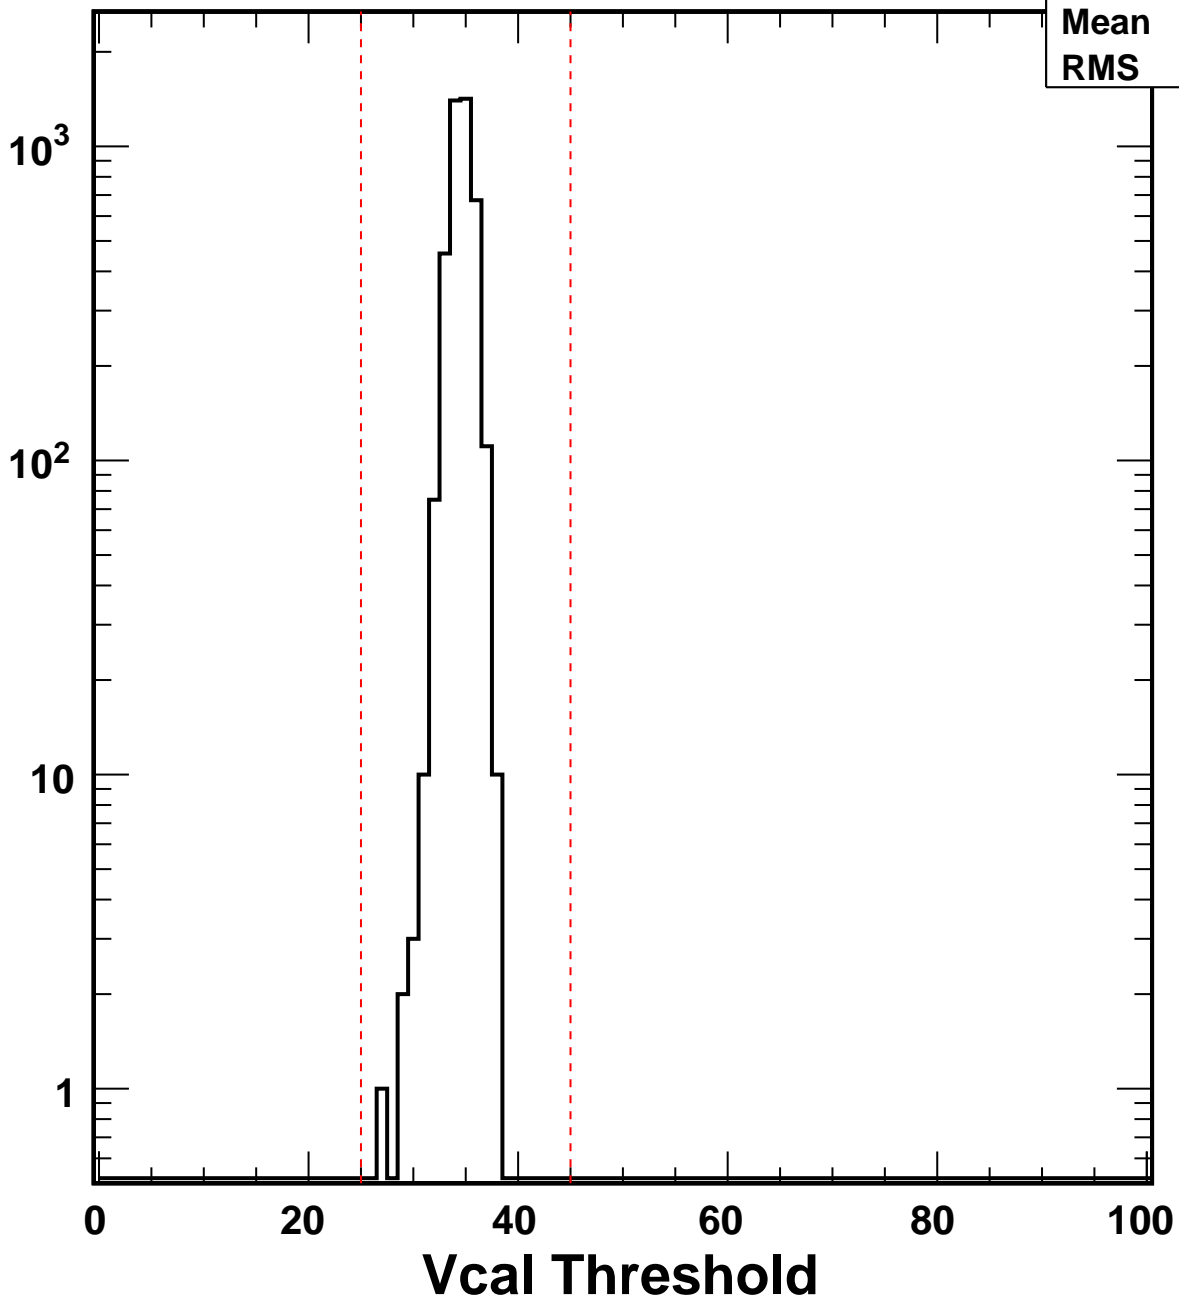

No. of Entries

VcalThresholdTrimmed_4452	
Entries	4160
Mean	34.59
RMS	1.074