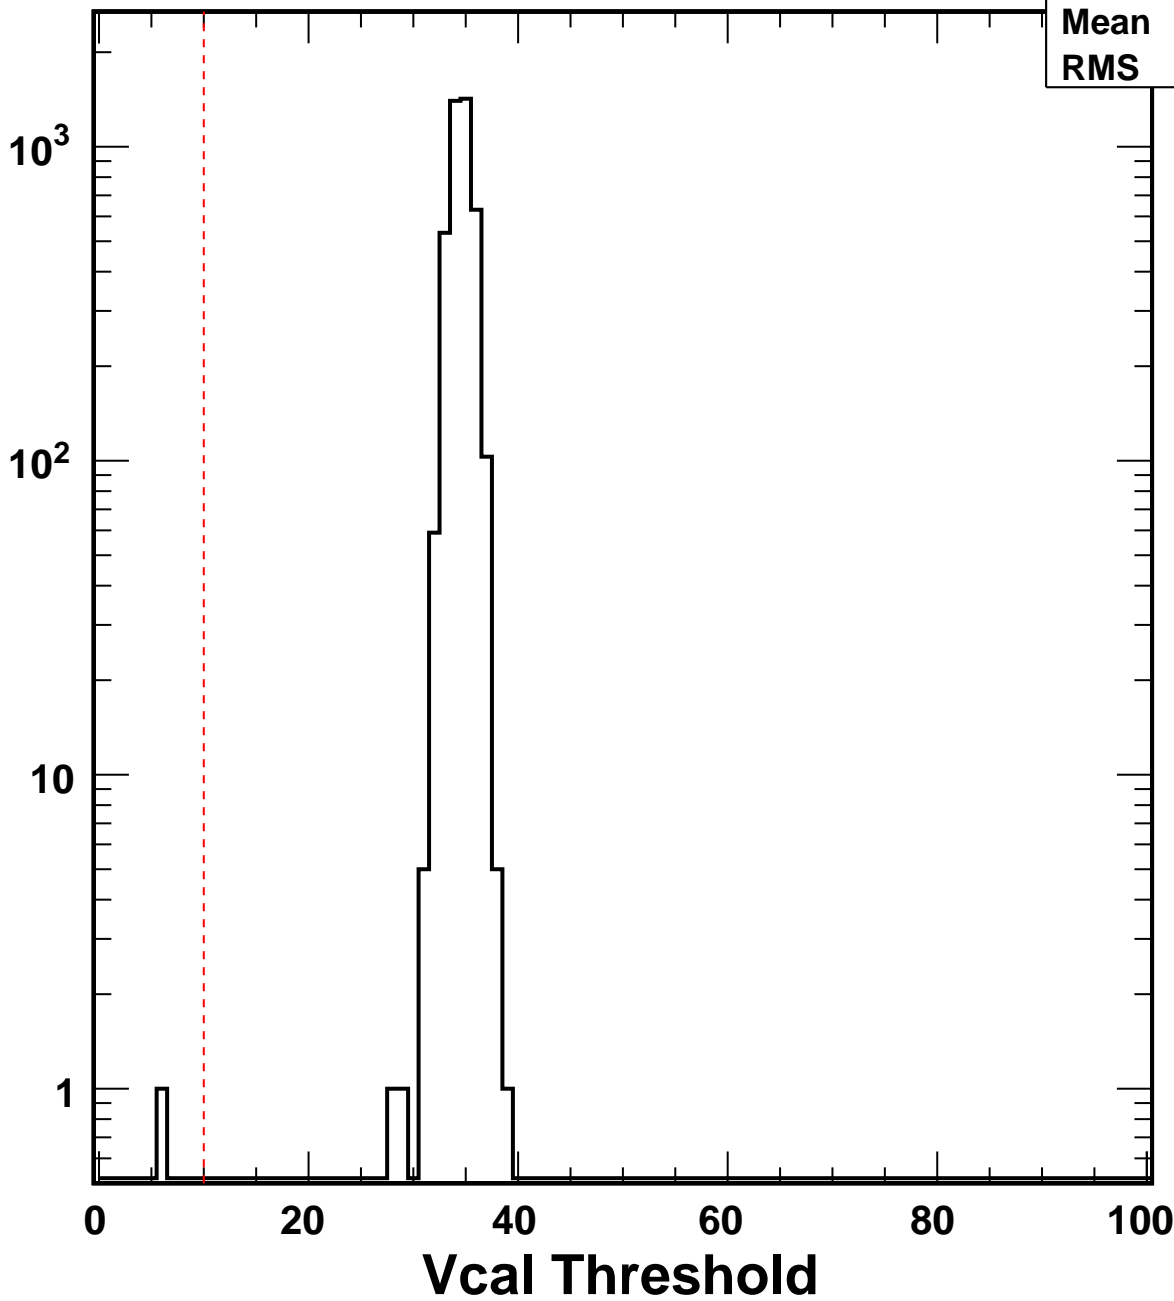

No. of Entries

VcalThresholdTrimmed_4320	
Entries	4160
Mean	34.56
RMS	1.134