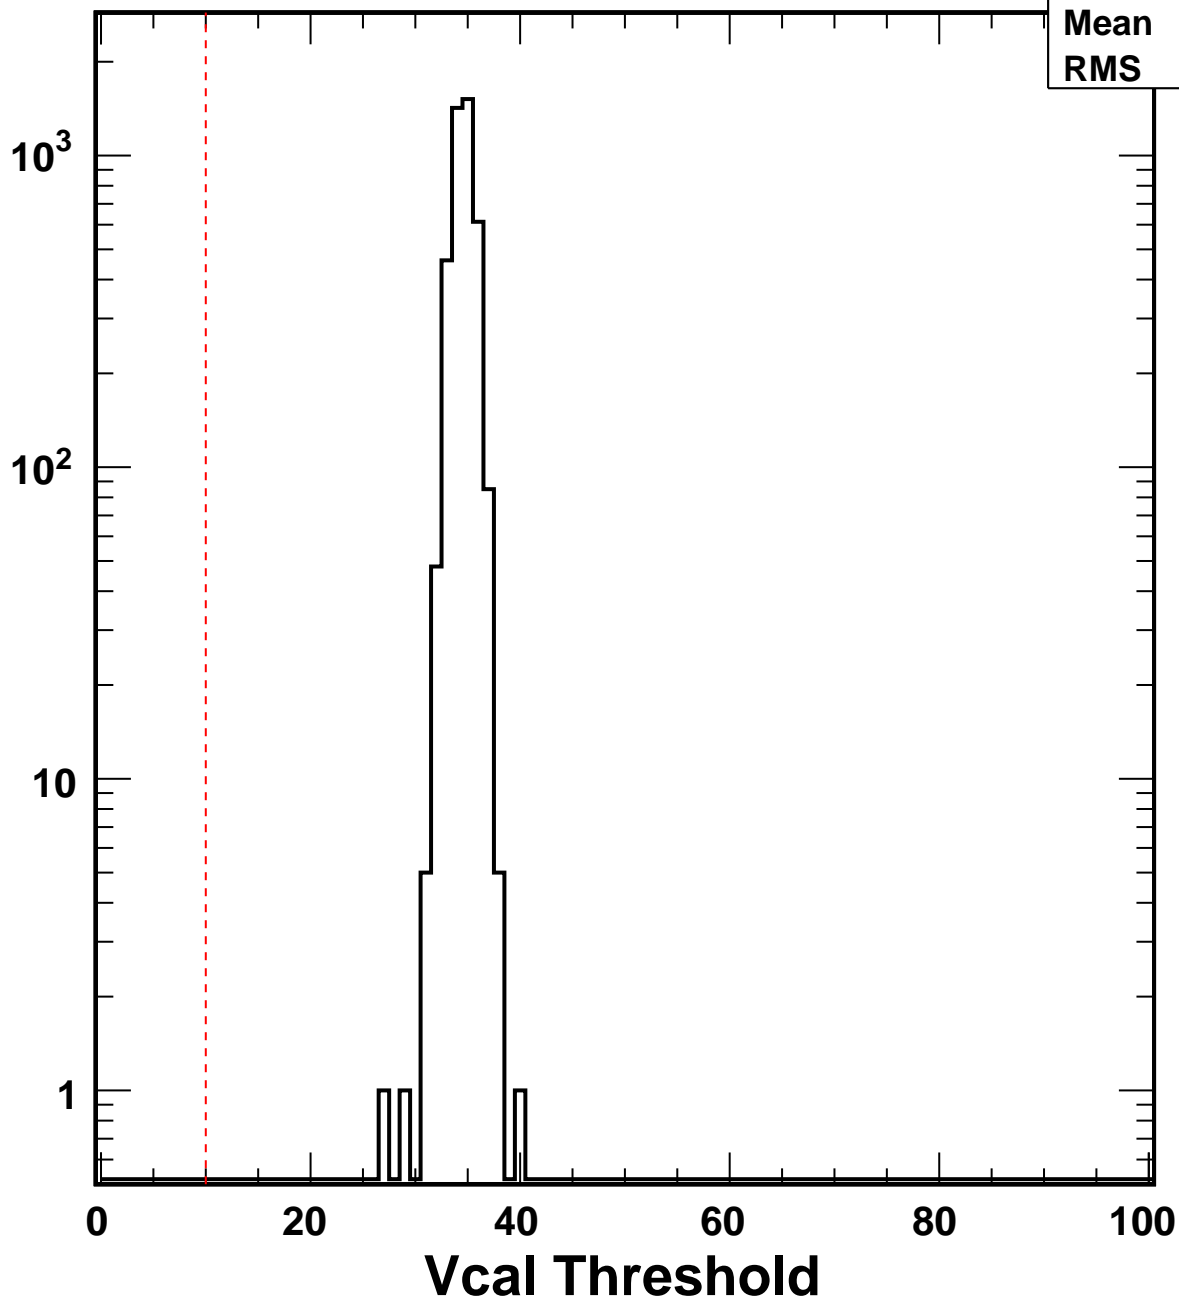

No. of Entries

VcalThresholdTrimmed_3557

Entries	4160
Mean	34.59
RMS	1.004