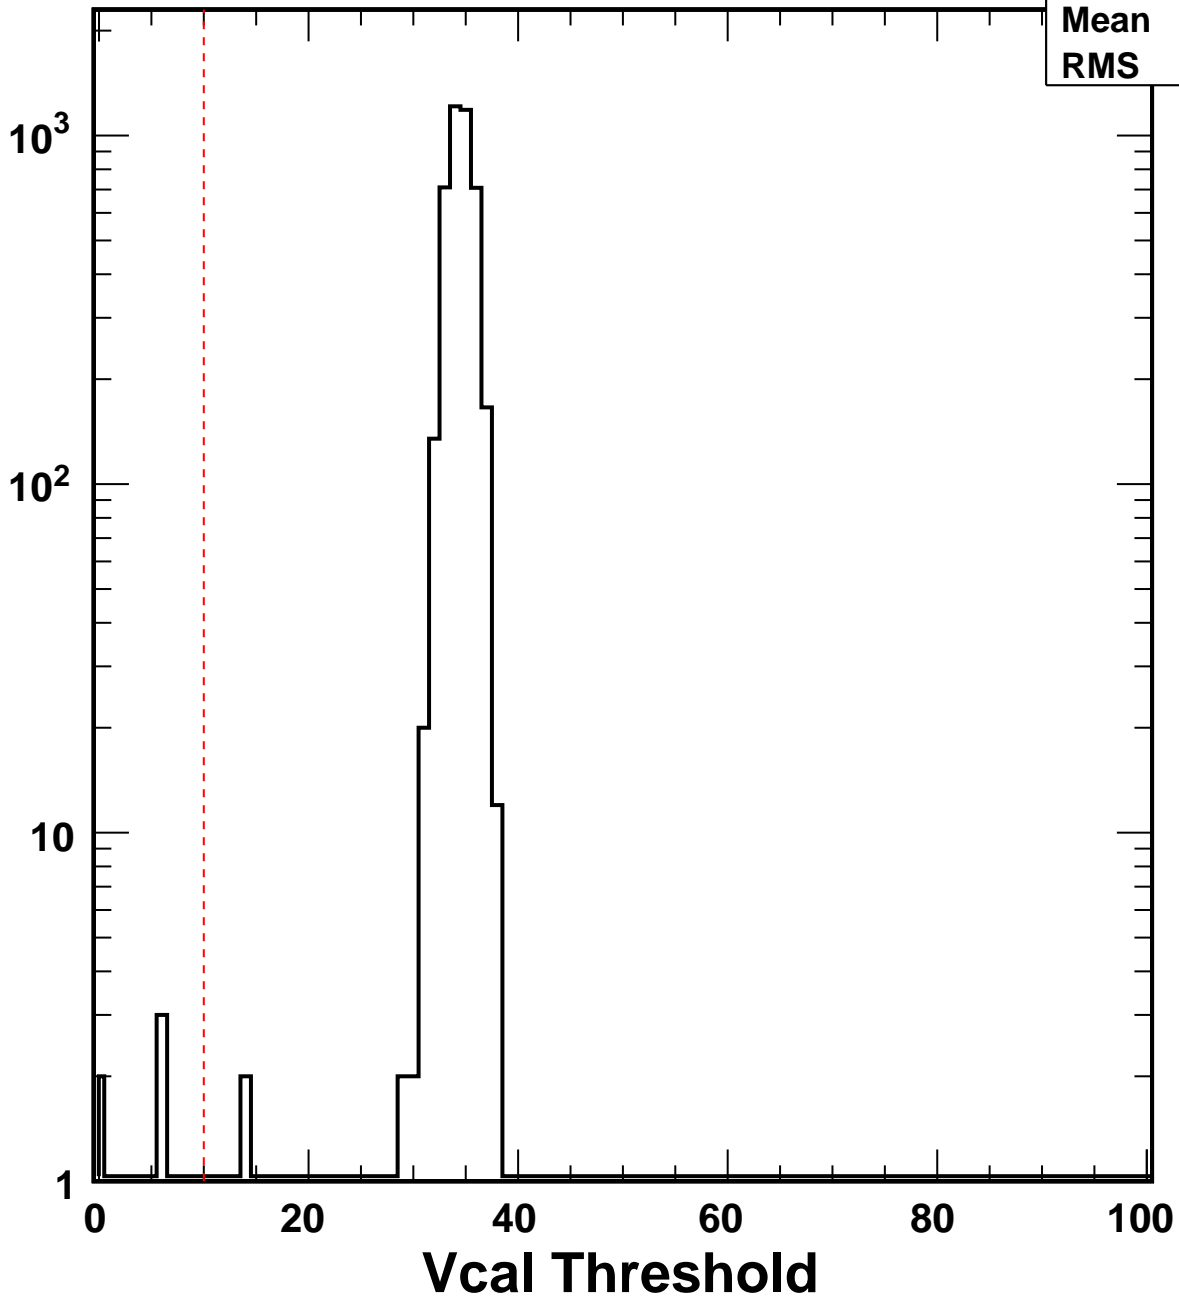

No. of Entries

VcalThresholdTrimmed_3381	
Entries	4160
Mean	34.46
RMS	1.685