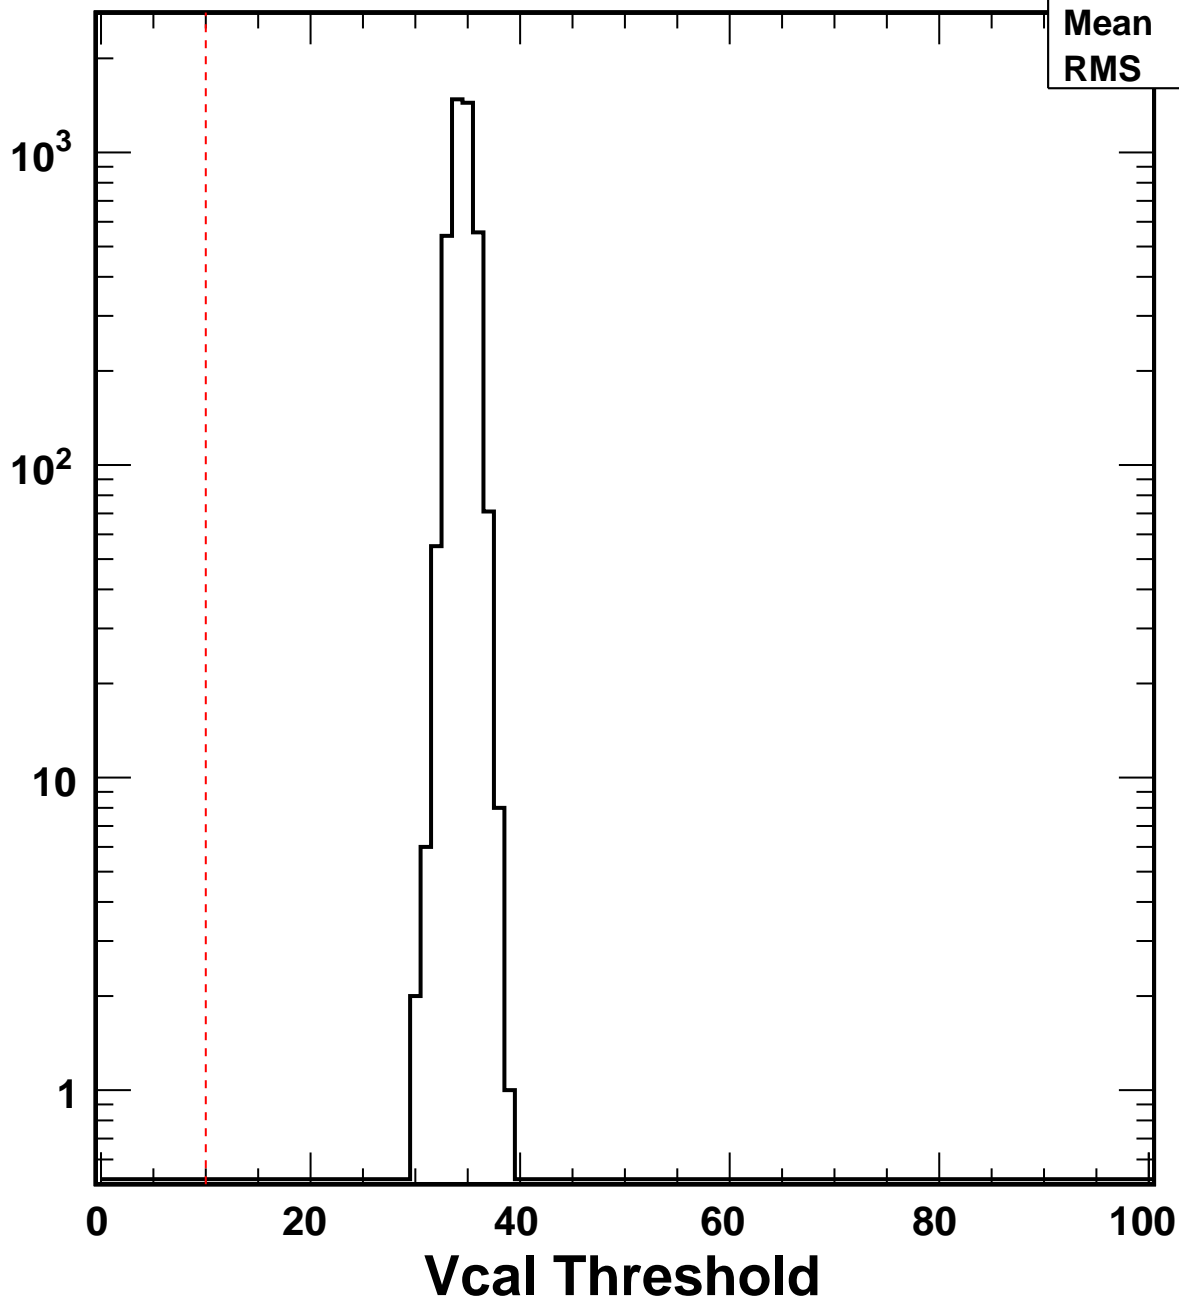

No. of Entries

VcalThresholdTrimmed_2751

Entries	4160
Mean	34.51
RMS	1.007