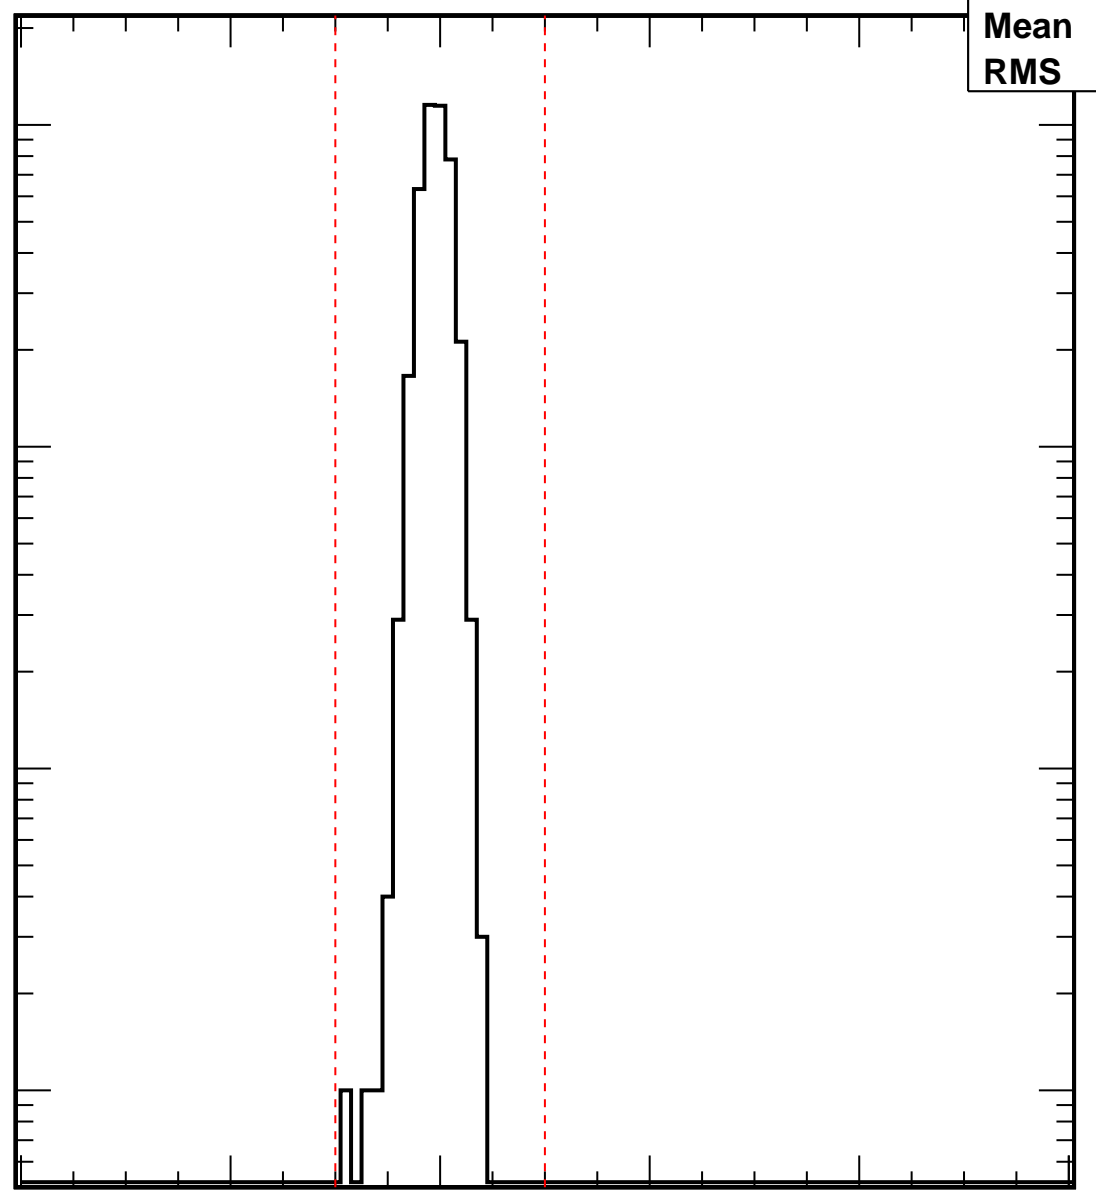

No. of Entries

VcalThresholdTrimmed_5303	
Entries	4160
Mean	39.57
RMS	1.306

10³
10²
10
1

0 20 40 60 80 100

Vcal Threshold