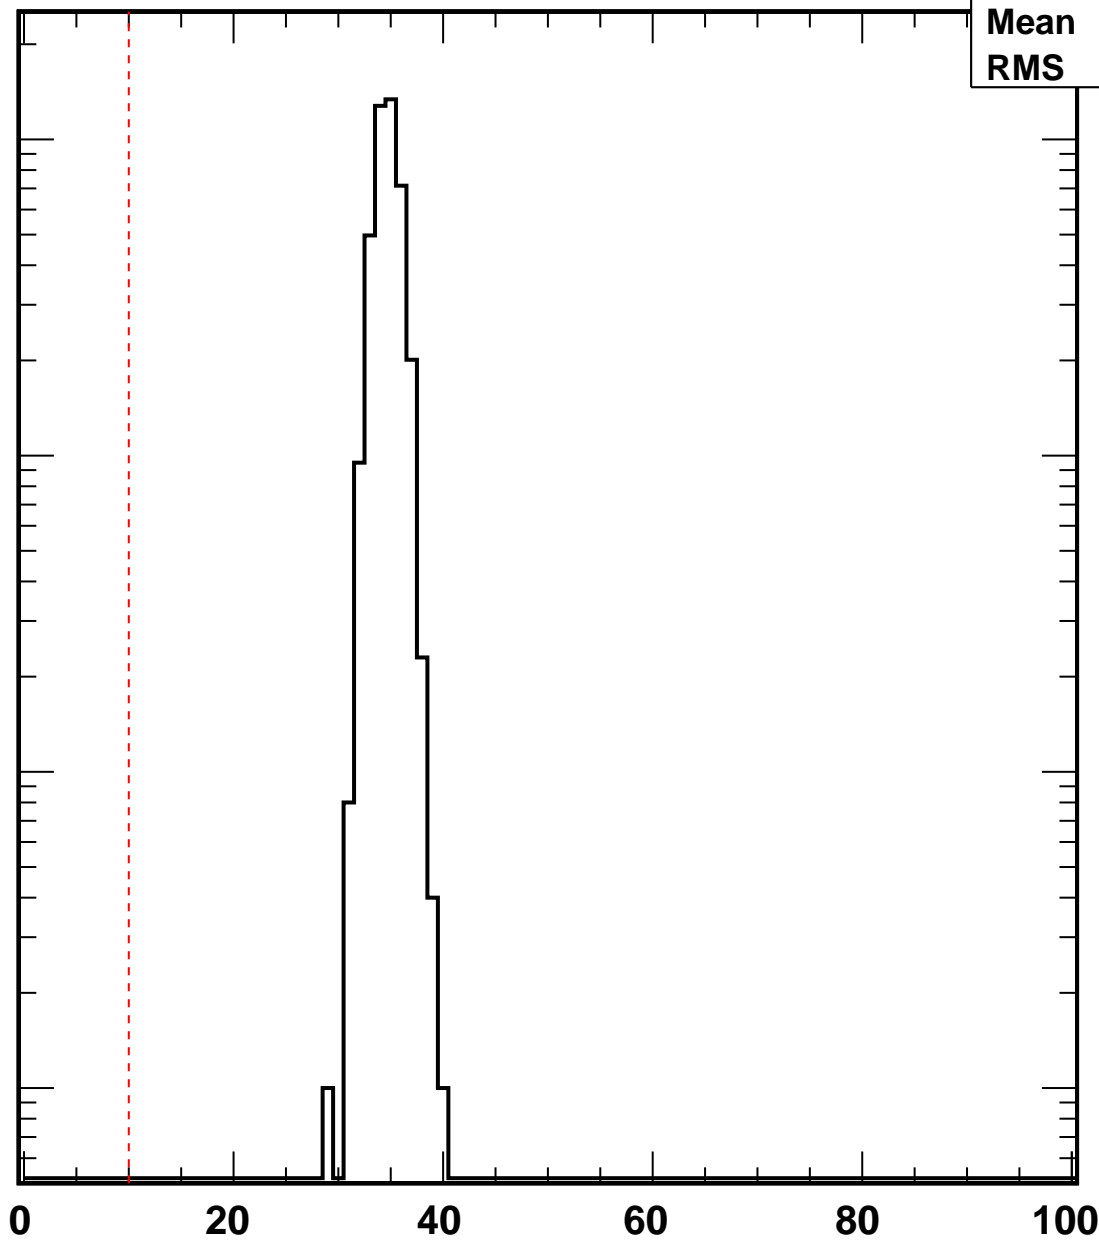

No. of Entries

VcalThresholdTrimmed_6432	
Entries	4160
Mean	34.67
RMS	1.164

Vcal Threshold