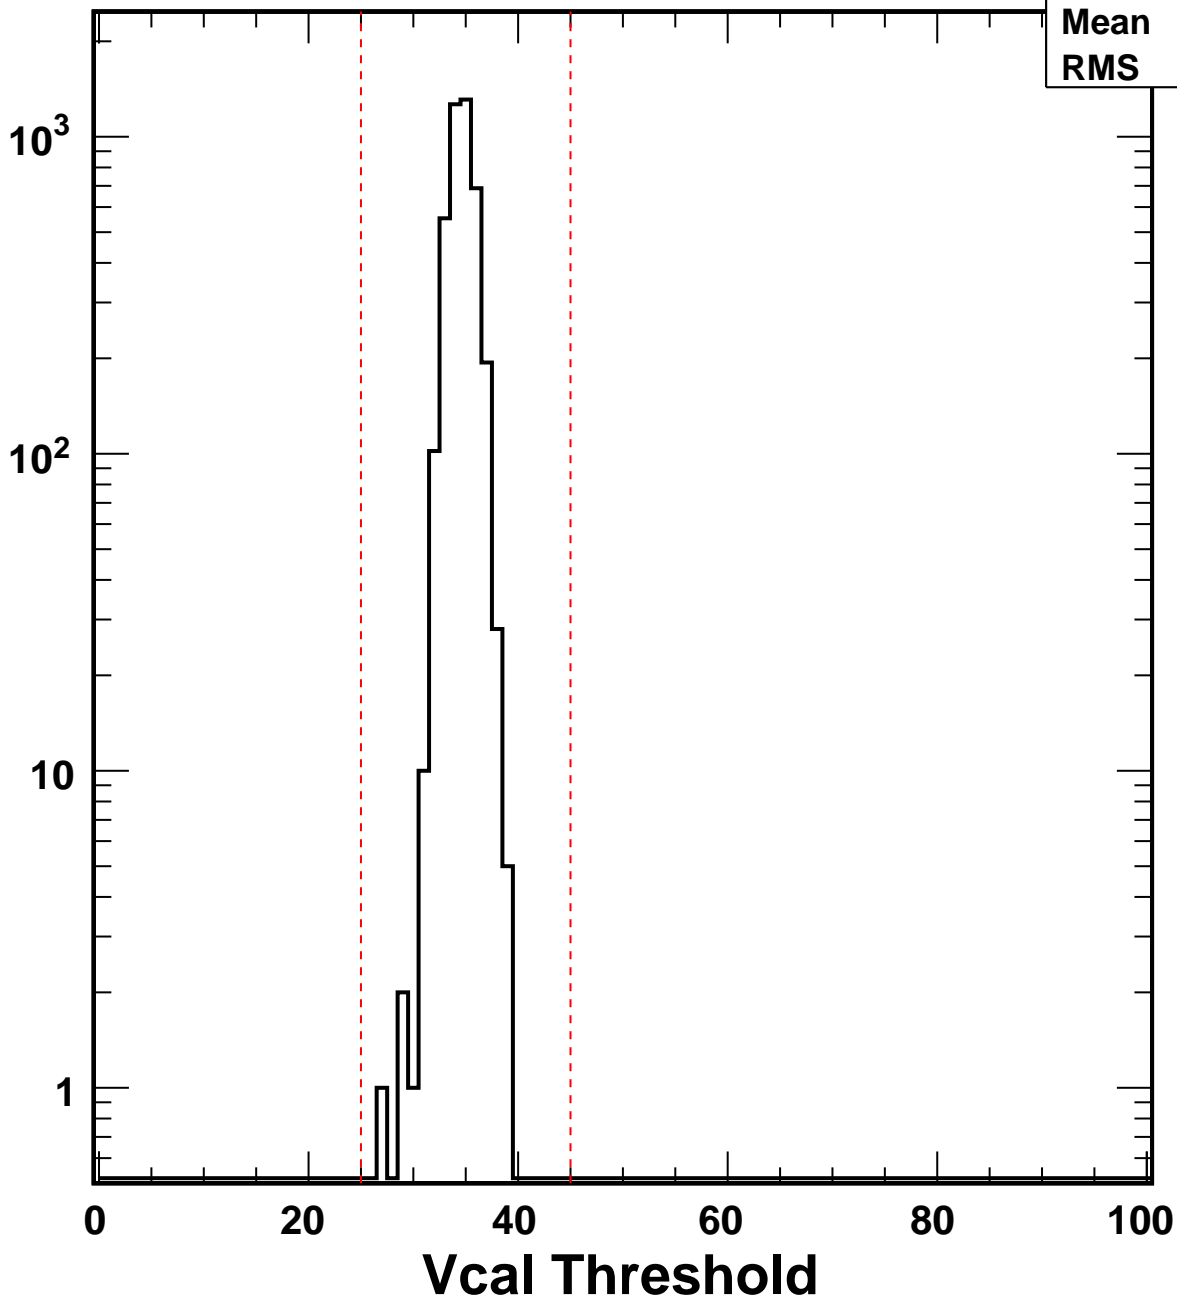

No. of Entries

VcalThresholdTrimmed_6124	
Entries	4160
Mean	34.62
RMS	1.194