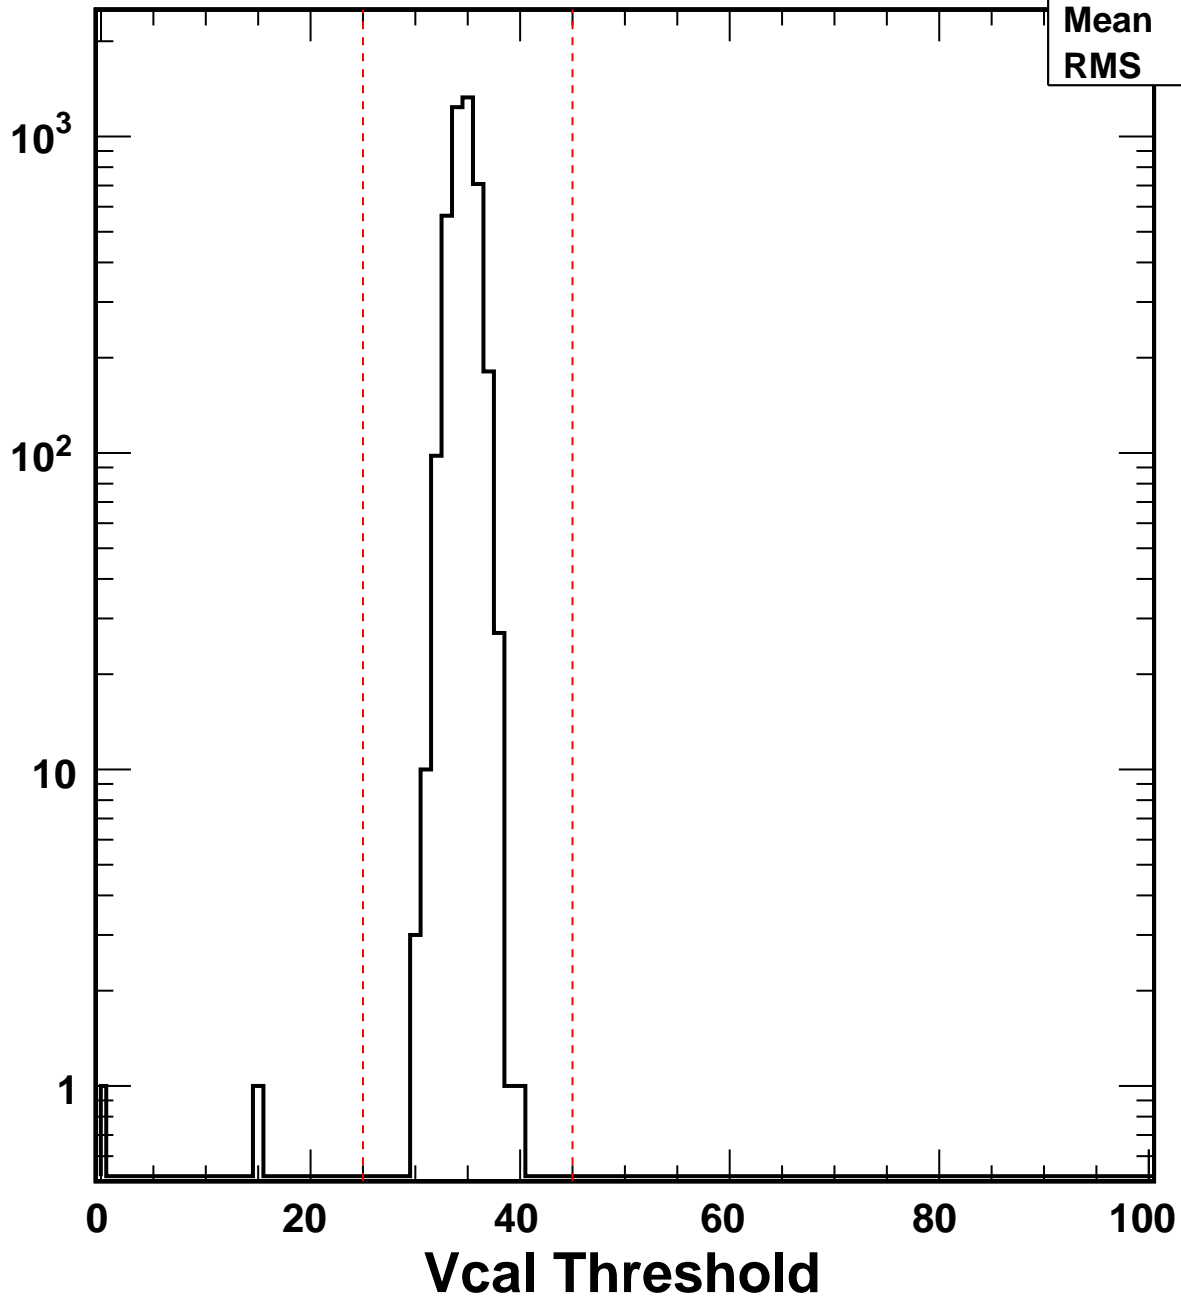

No. of Entries

VcalThresholdTrimmed_6696

Entries 4160

Mean 34.61

RMS 1.327