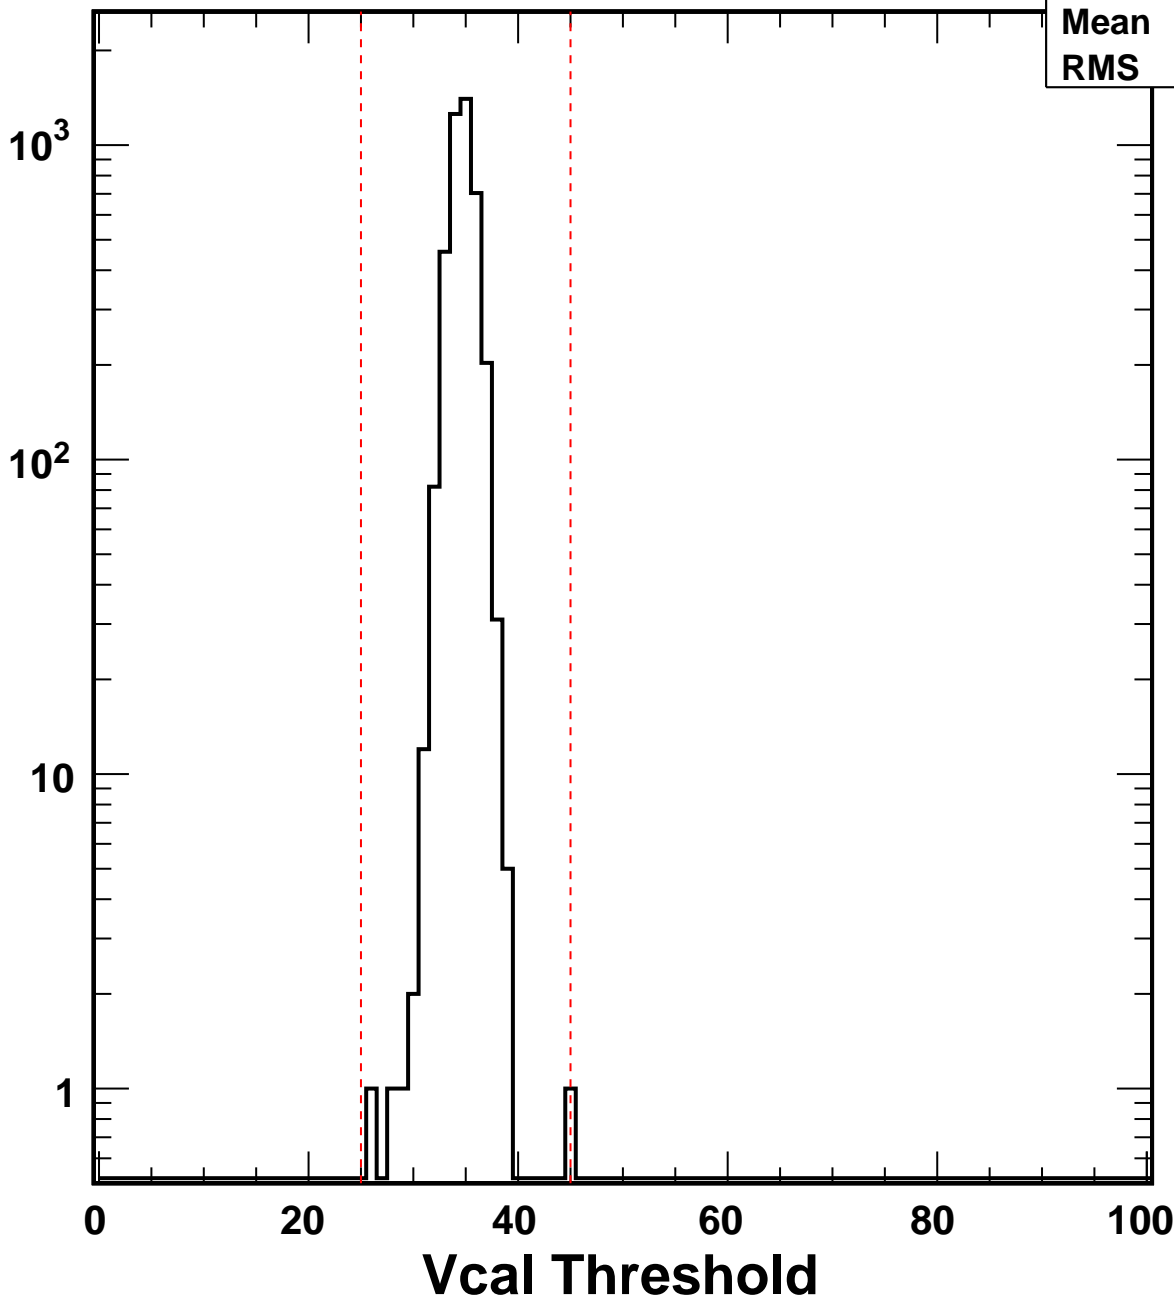

No. of Entries

VcalThresholdTrimmed_6608	
Entries	4160
Mean	34.7
RMS	1.183