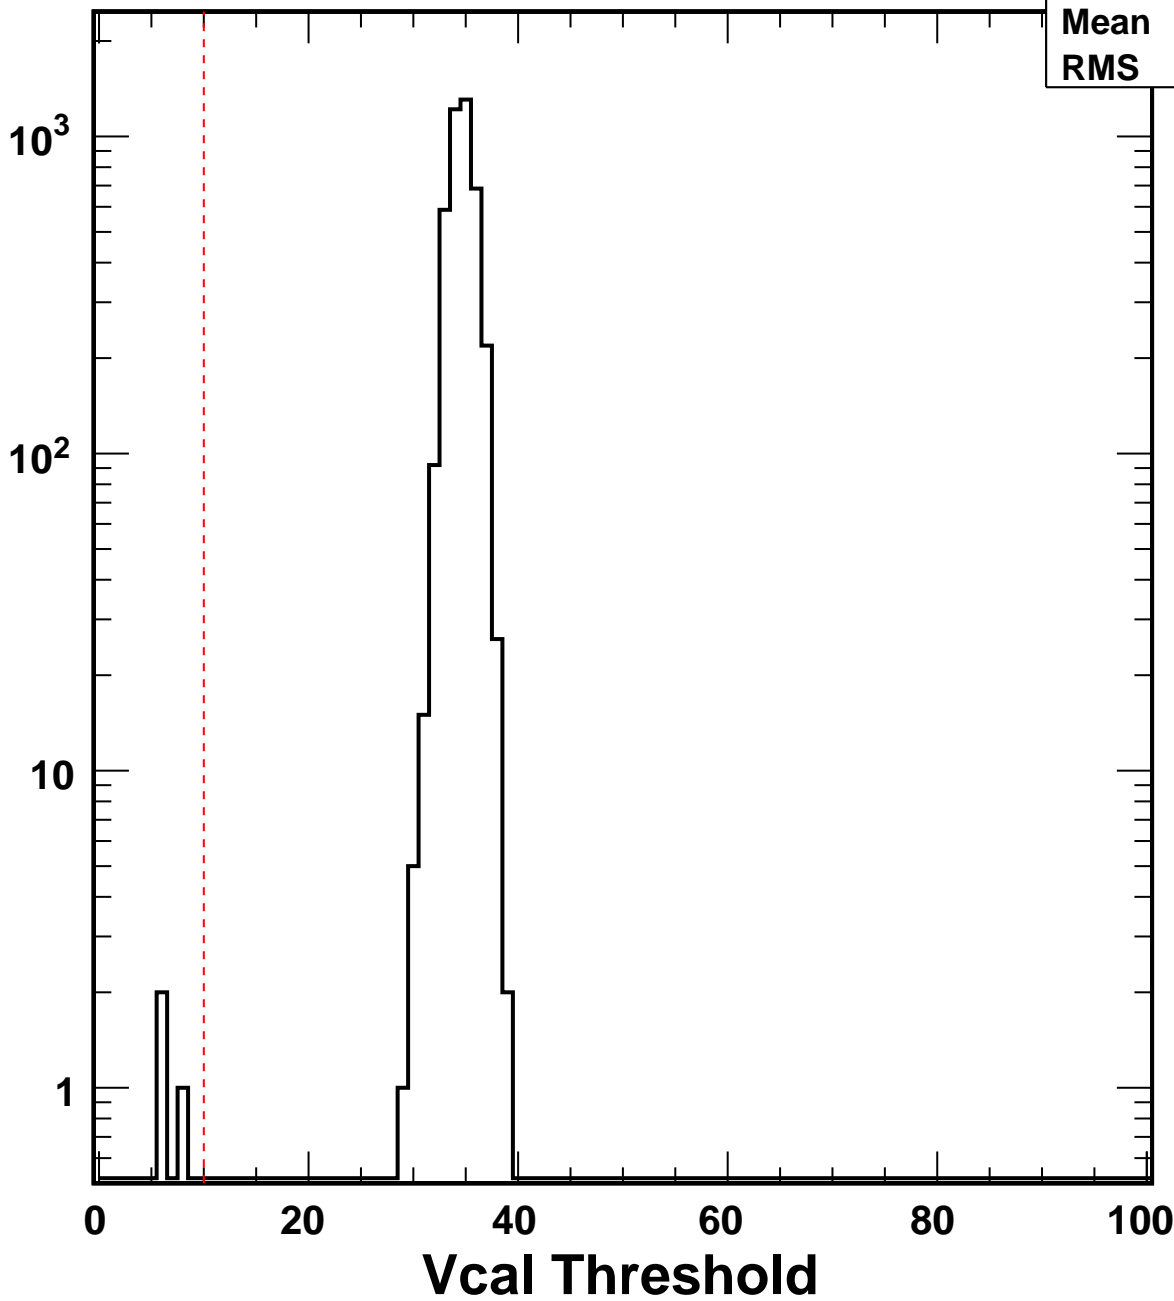

No. of Entries

VcalThresholdTrimmed_6564	
Entries	4160
Mean	34.61
RMS	1.42