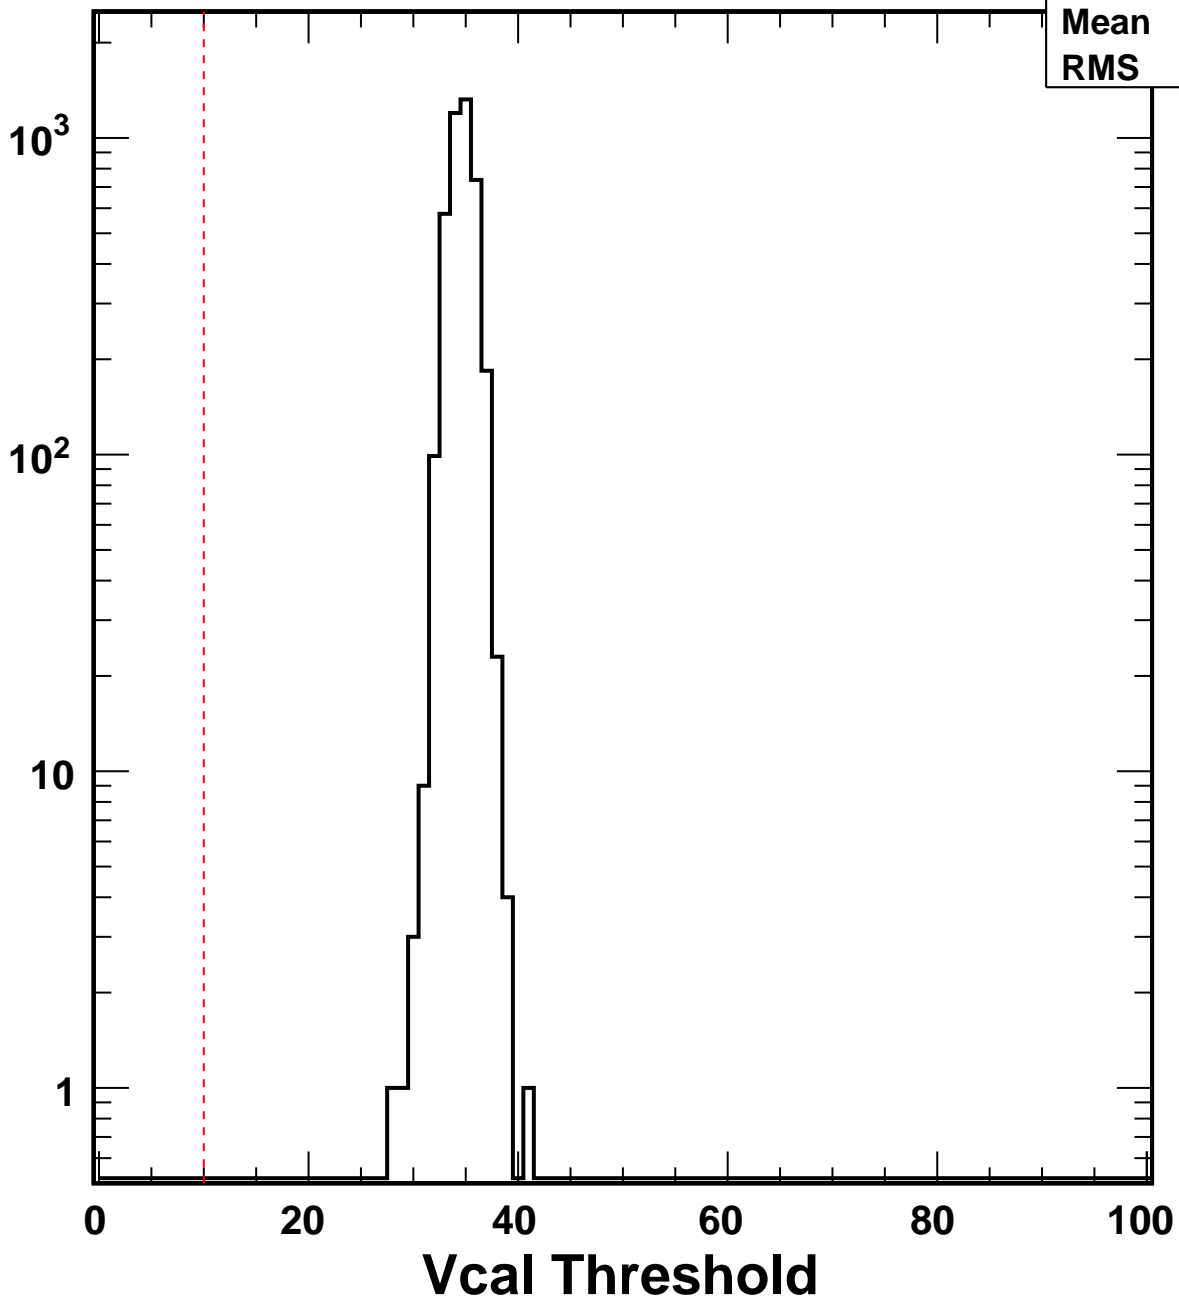

No. of Entries

VcalThresholdTrimmed_6036	
Entries	4160
Mean	34.64
RMS	1.193