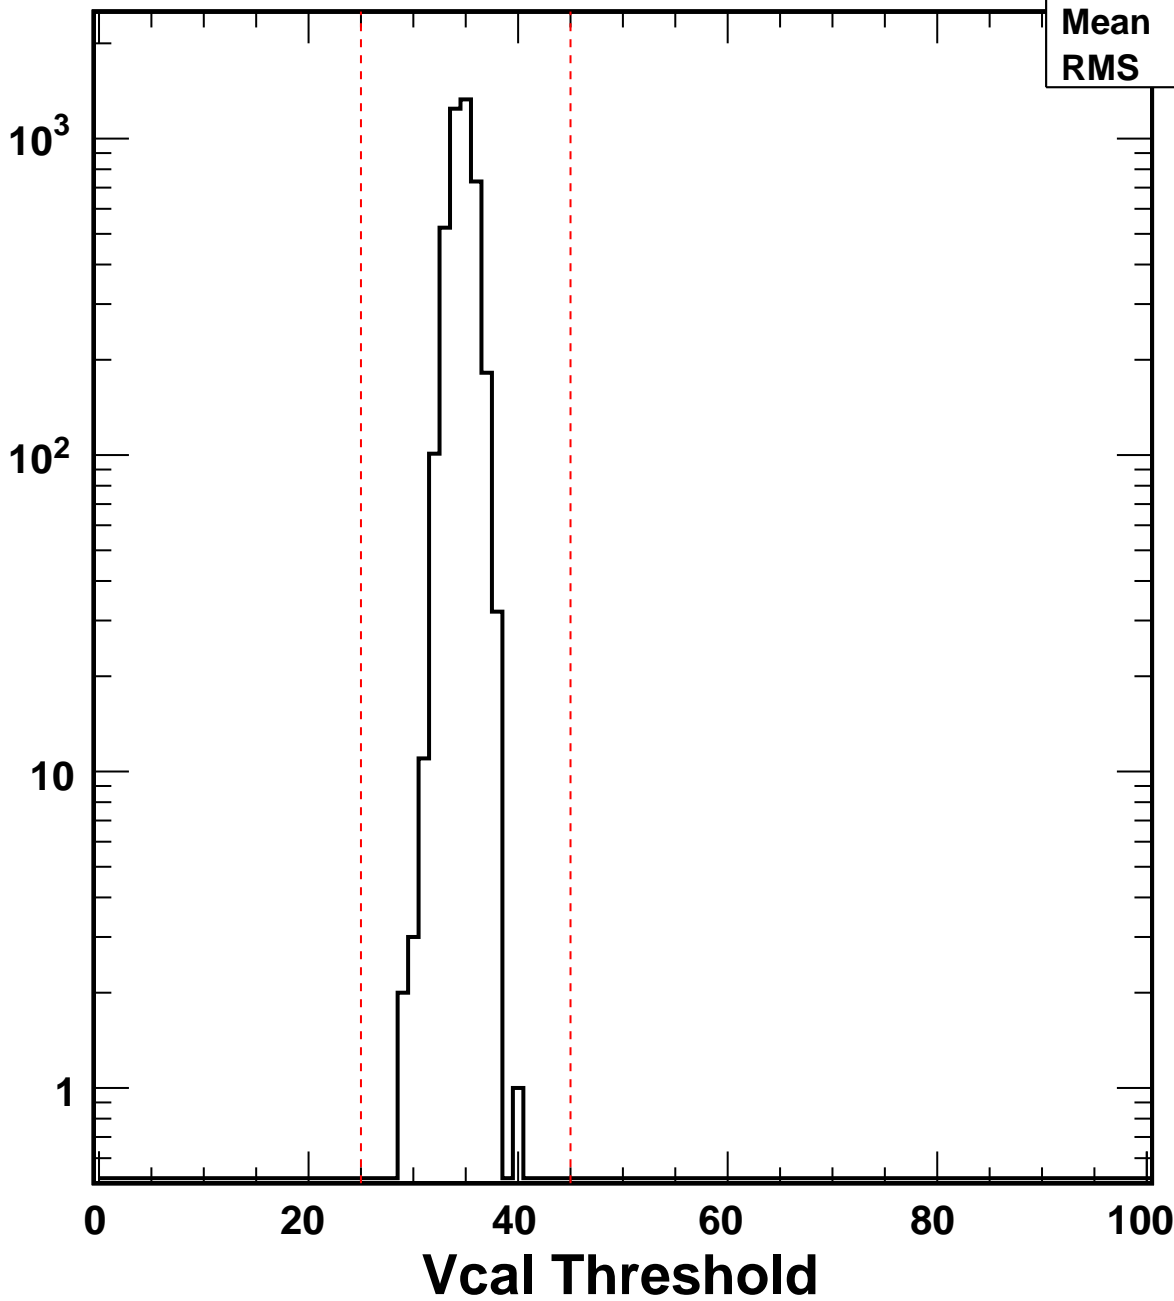

No. of Entries

VcalThresholdTrimmed_5669	
Entries	4160
Mean	34.65
RMS	1.183