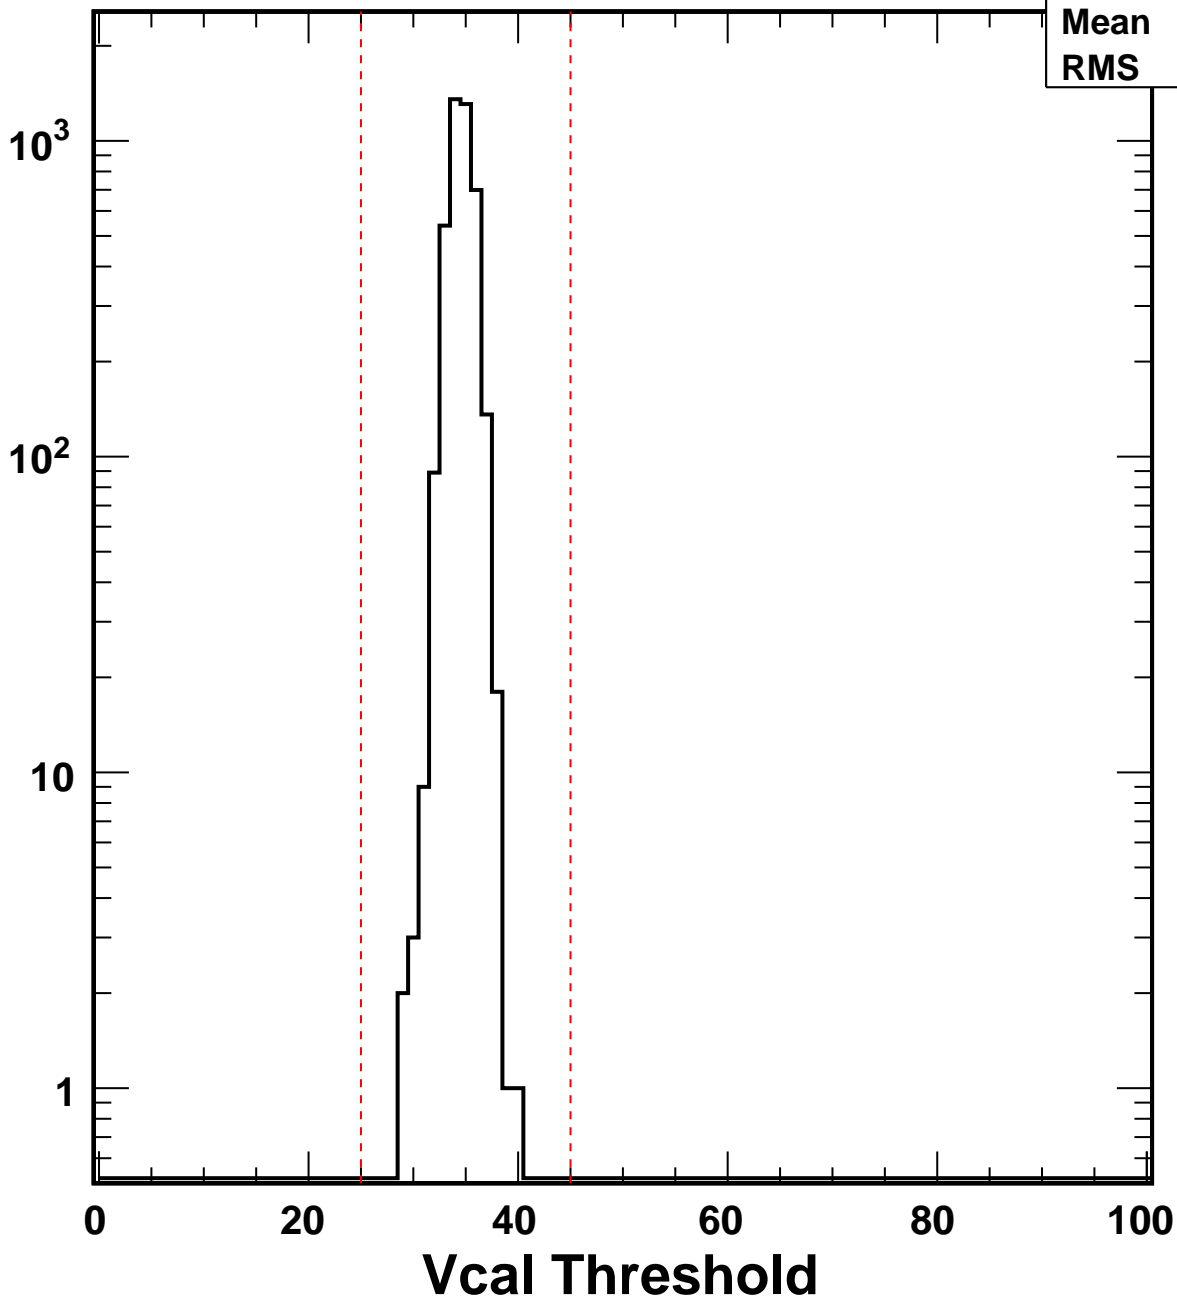

No. of Entries

VcalThresholdTrimmed_5405	
Entries	4160
Mean	34.58
RMS	1.132