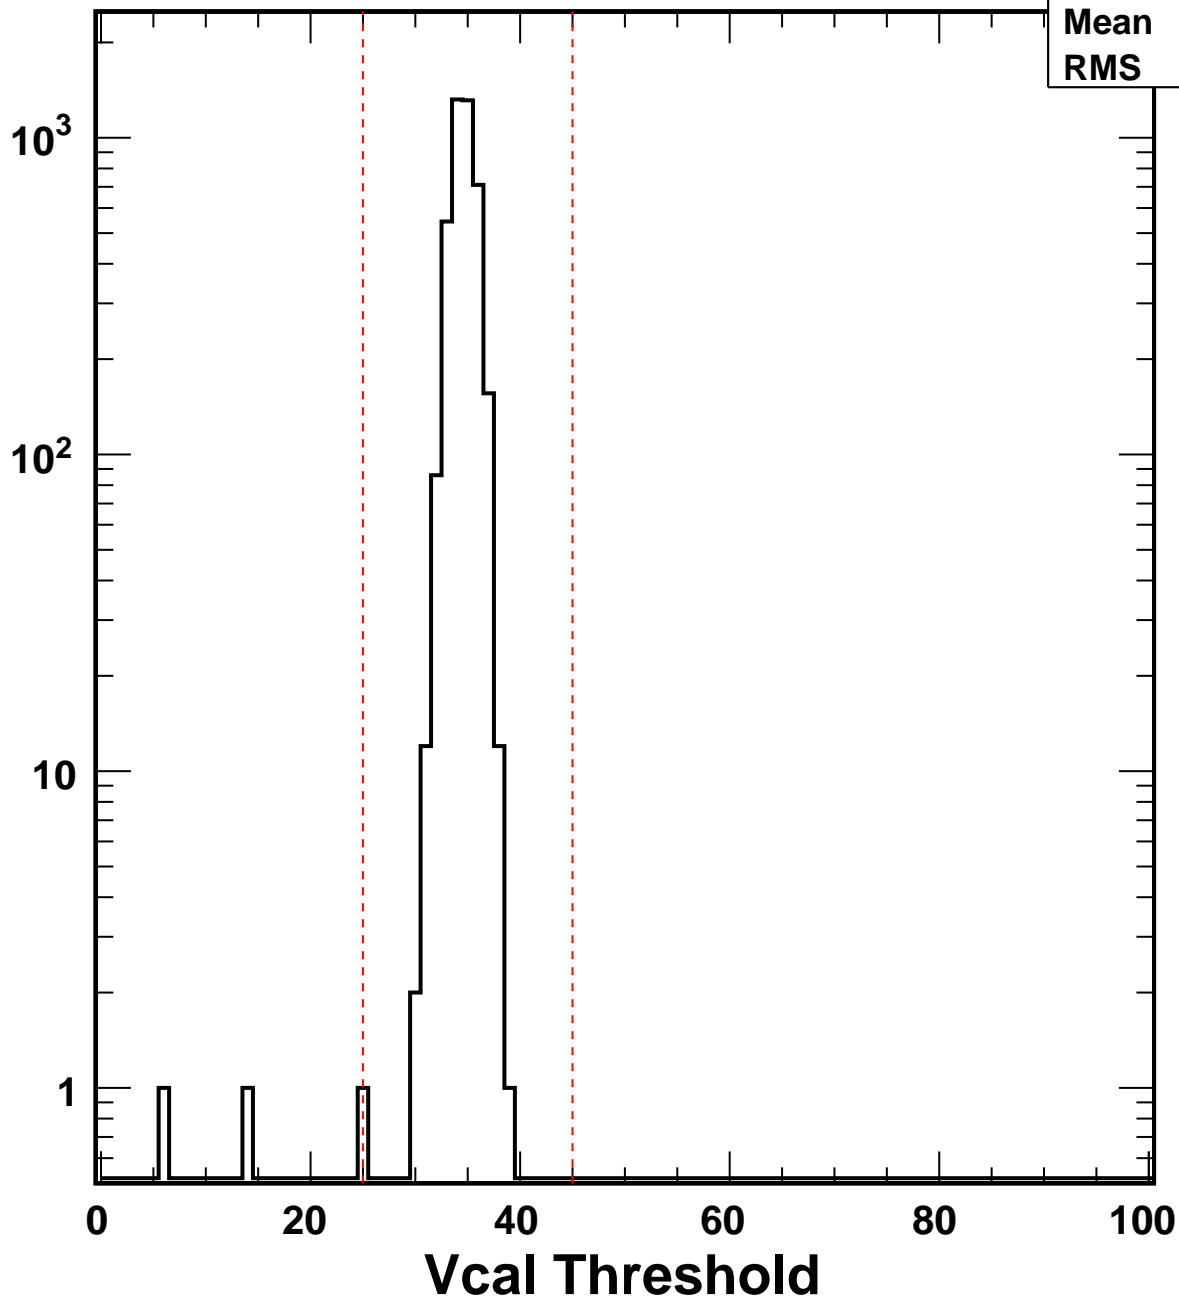

No. of Entries

VcalThresholdTrimmed_5977	
Entries	4160
Mean	34.59
RMS	1.263