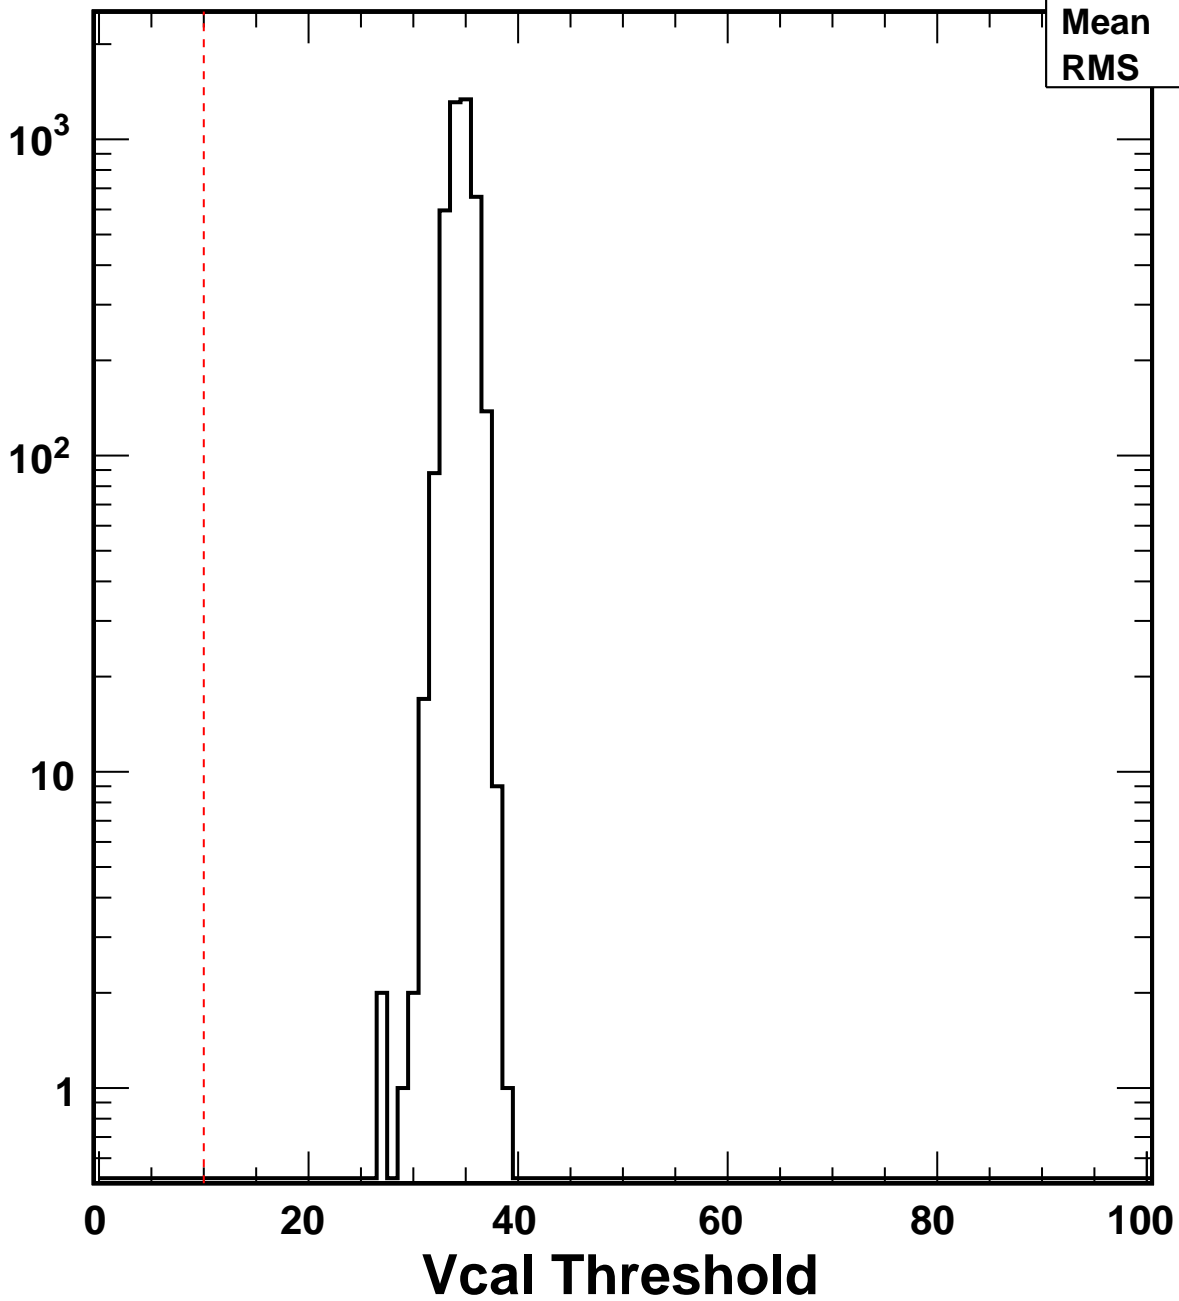

No. of Entries

VcalThresholdTrimmed_5801	
Entries	4160
Mean	34.54
RMS	1.14