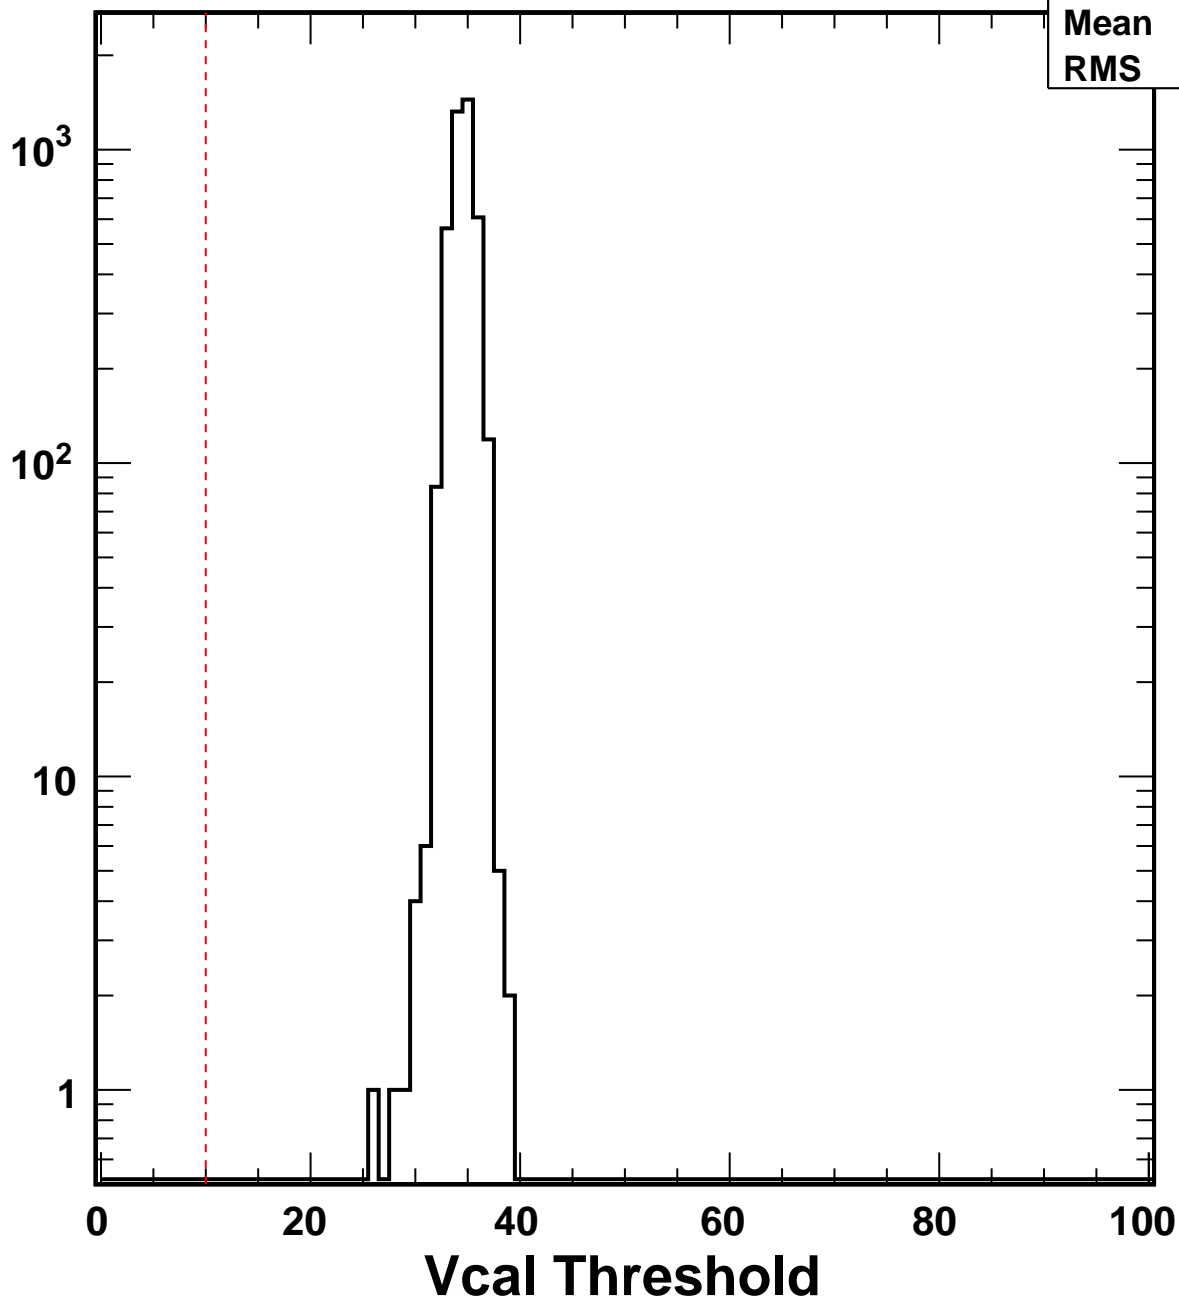

No. of Entries

VcalThresholdTrimmed_5757

Entries	4160
Mean	34.54
RMS	1.095