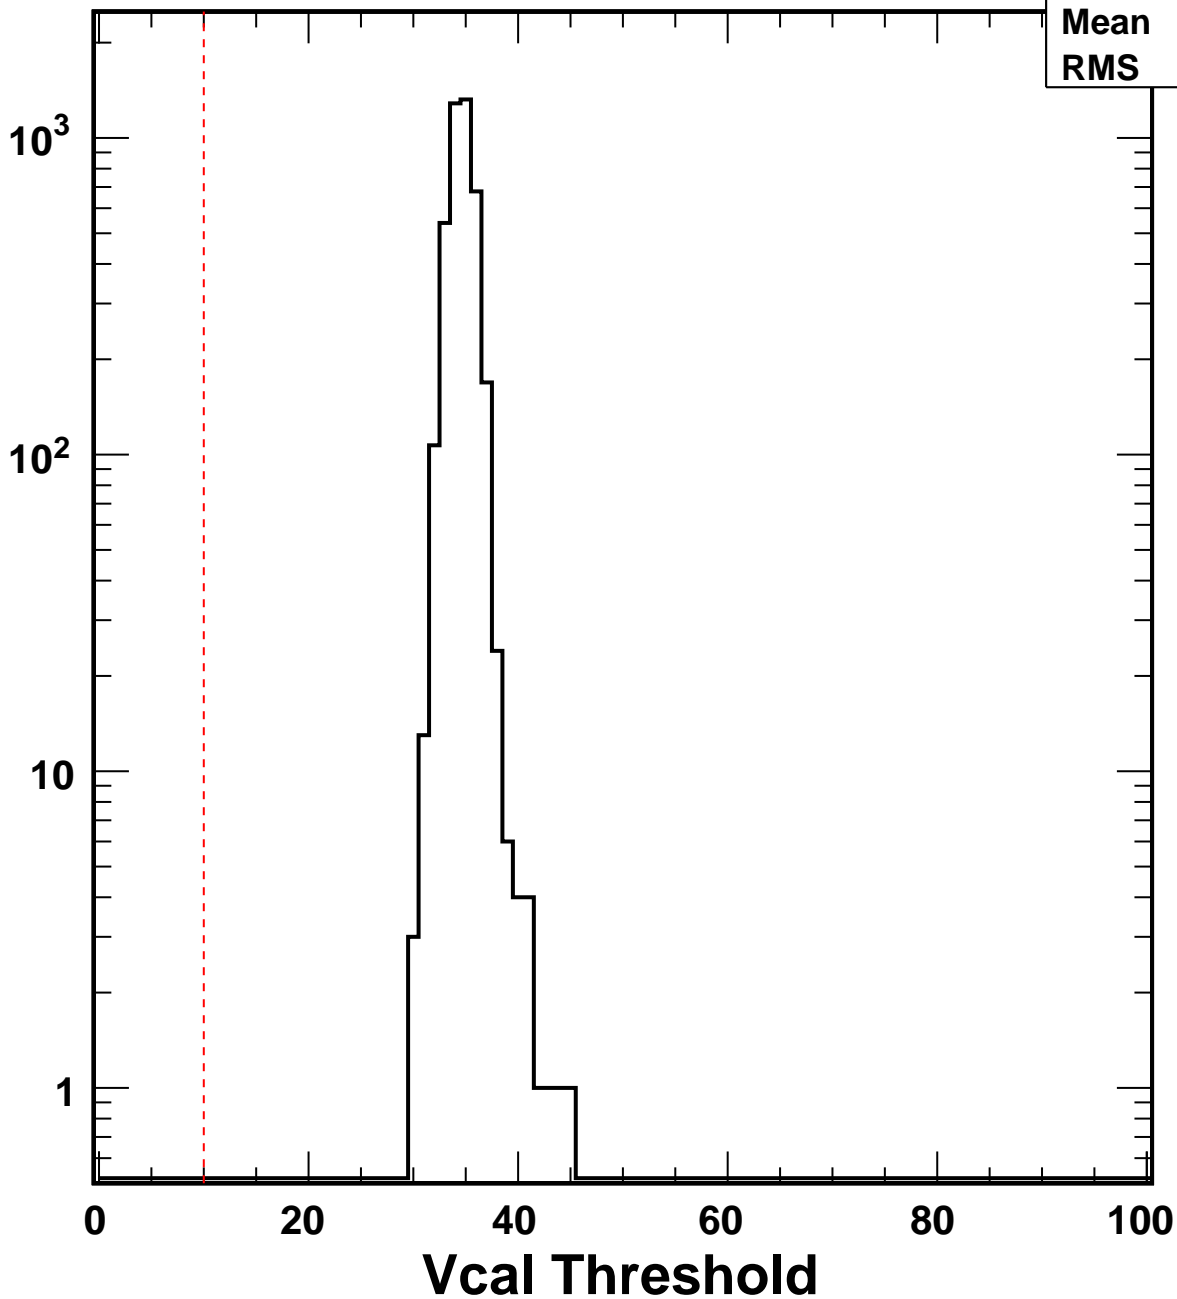

No. of Entries

VcalThresholdTrimmed_4775	
Entries	4160
Mean	34.62
RMS	1.231