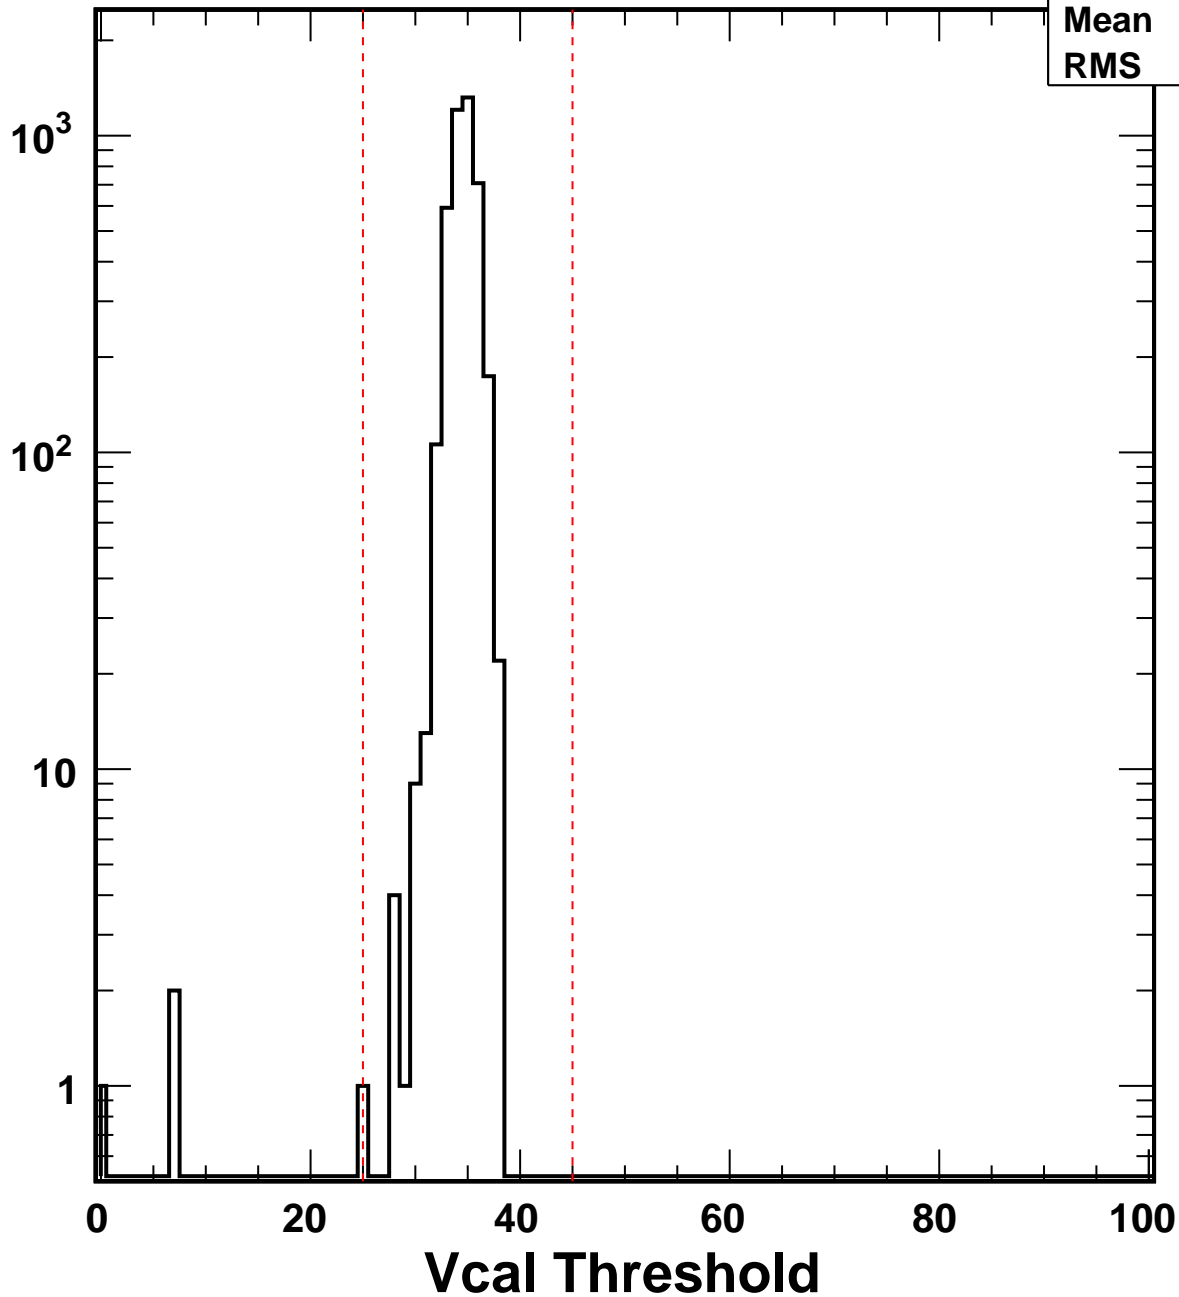

No. of Entries

VcalThresholdTrimmed_4643

Entries	4160
Mean	34.56
RMS	1.462