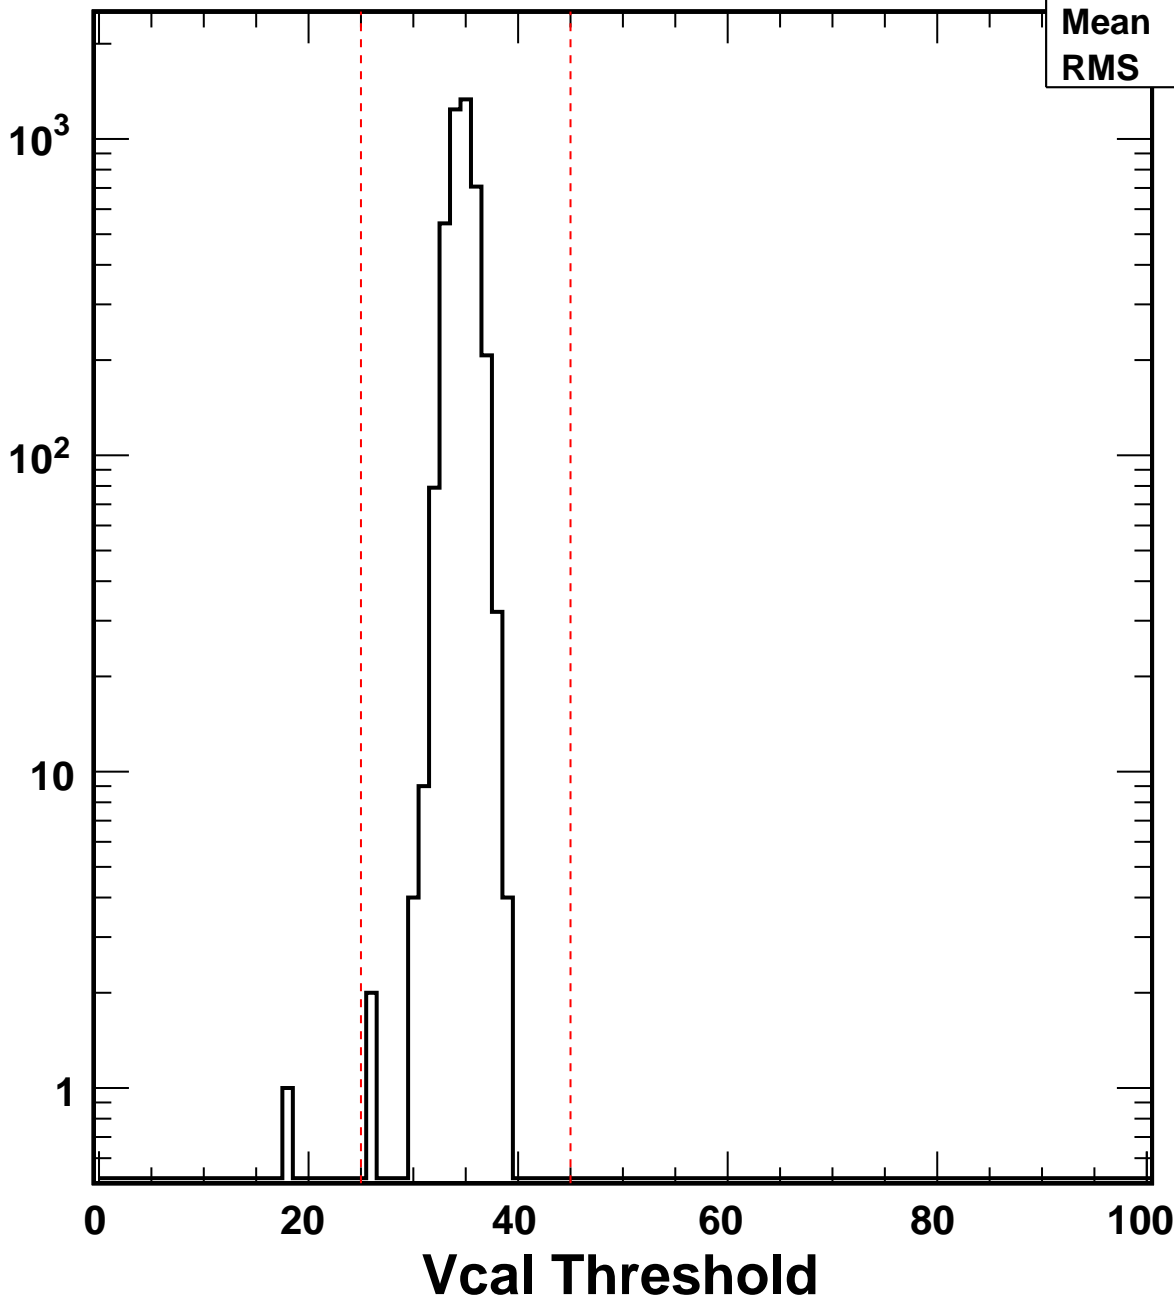

No. of Entries

VcalThresholdTrimmed_8852	
Entries	4160
Mean	34.66
RMS	1.222