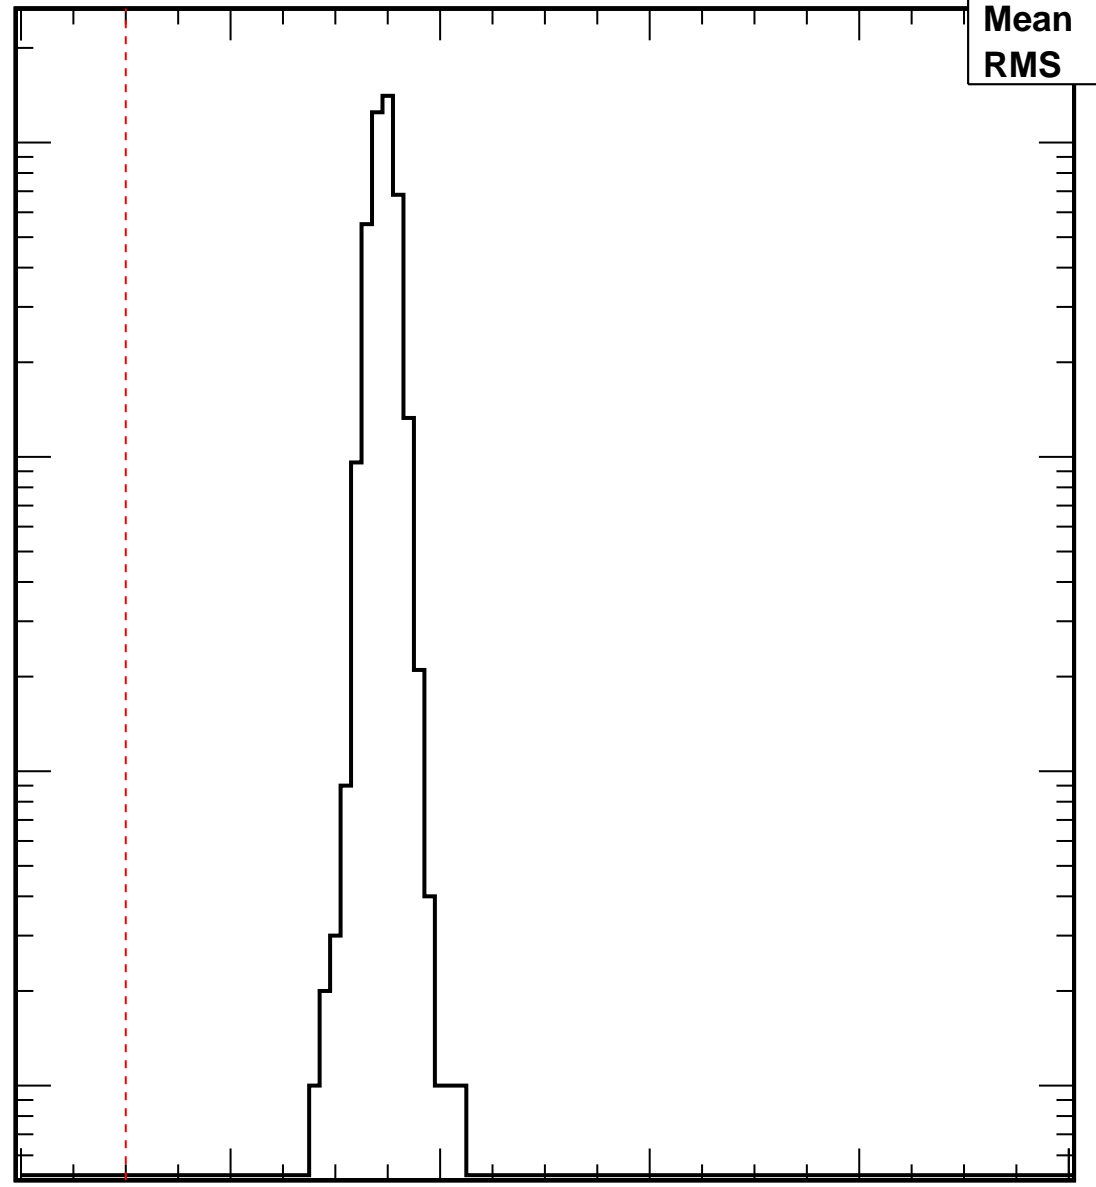

No. of Entries

VcalThresholdTrimmed_7605	
Entries	4160
Mean	34.6
RMS	1.157

10<sup>3</sup>  
10<sup>2</sup>  
10  
1

0 20 40 60 80 100  
Vcal Threshold