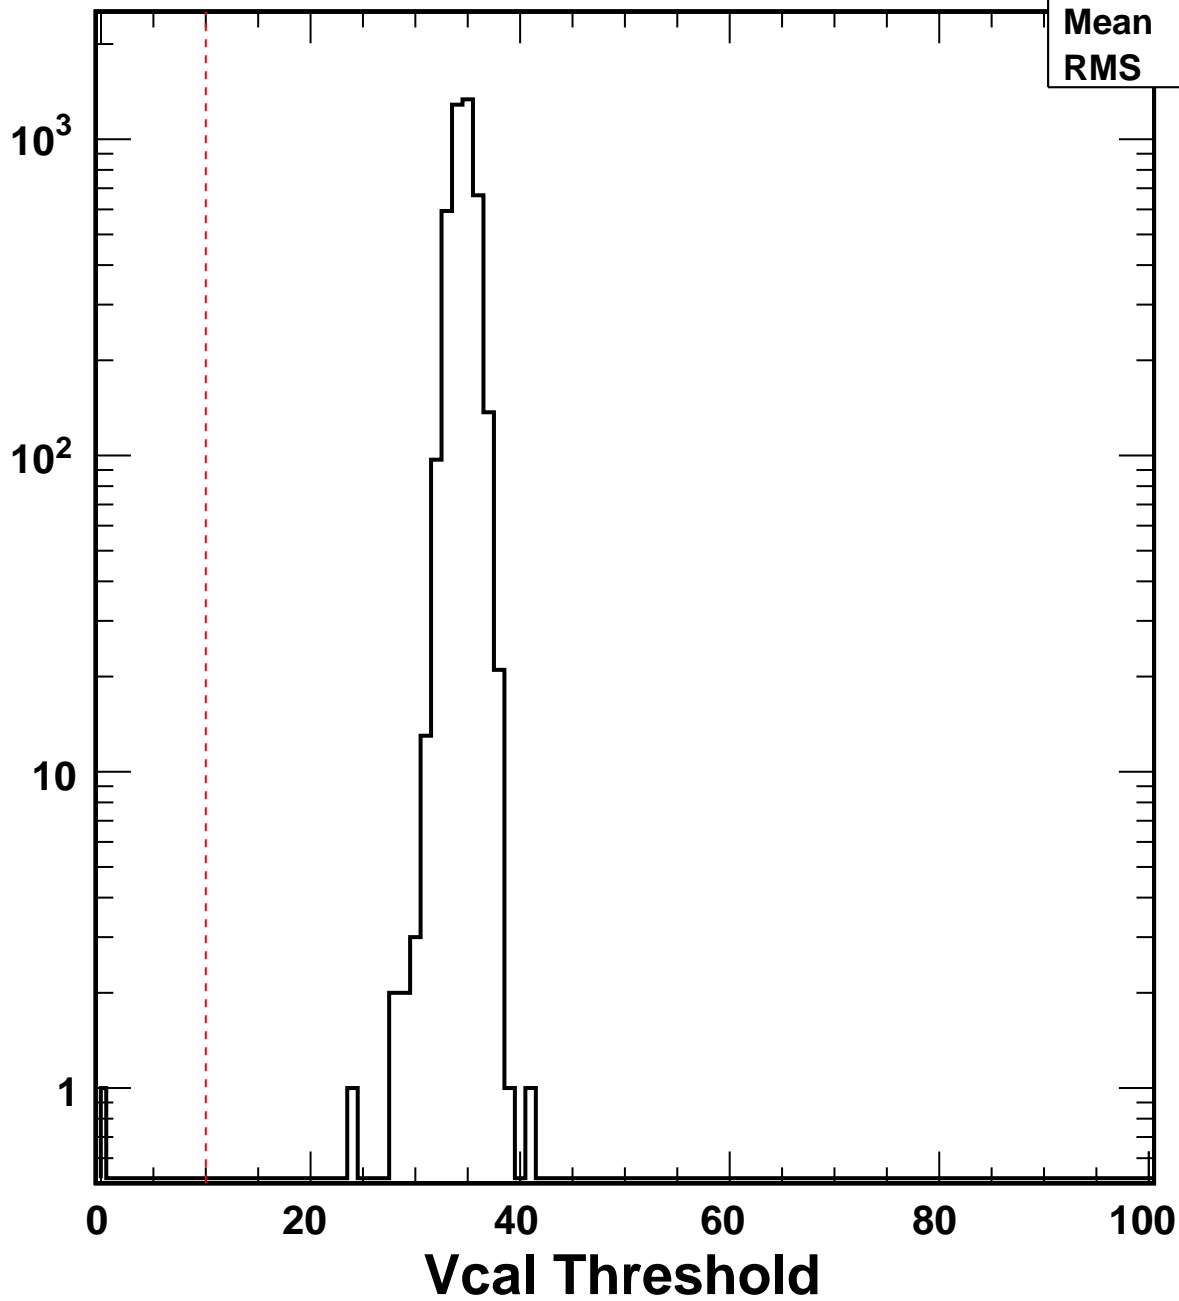

No. of Entries

VcalThresholdTrimmed_8089	
Entries	4160
Mean	34.55
RMS	1.29