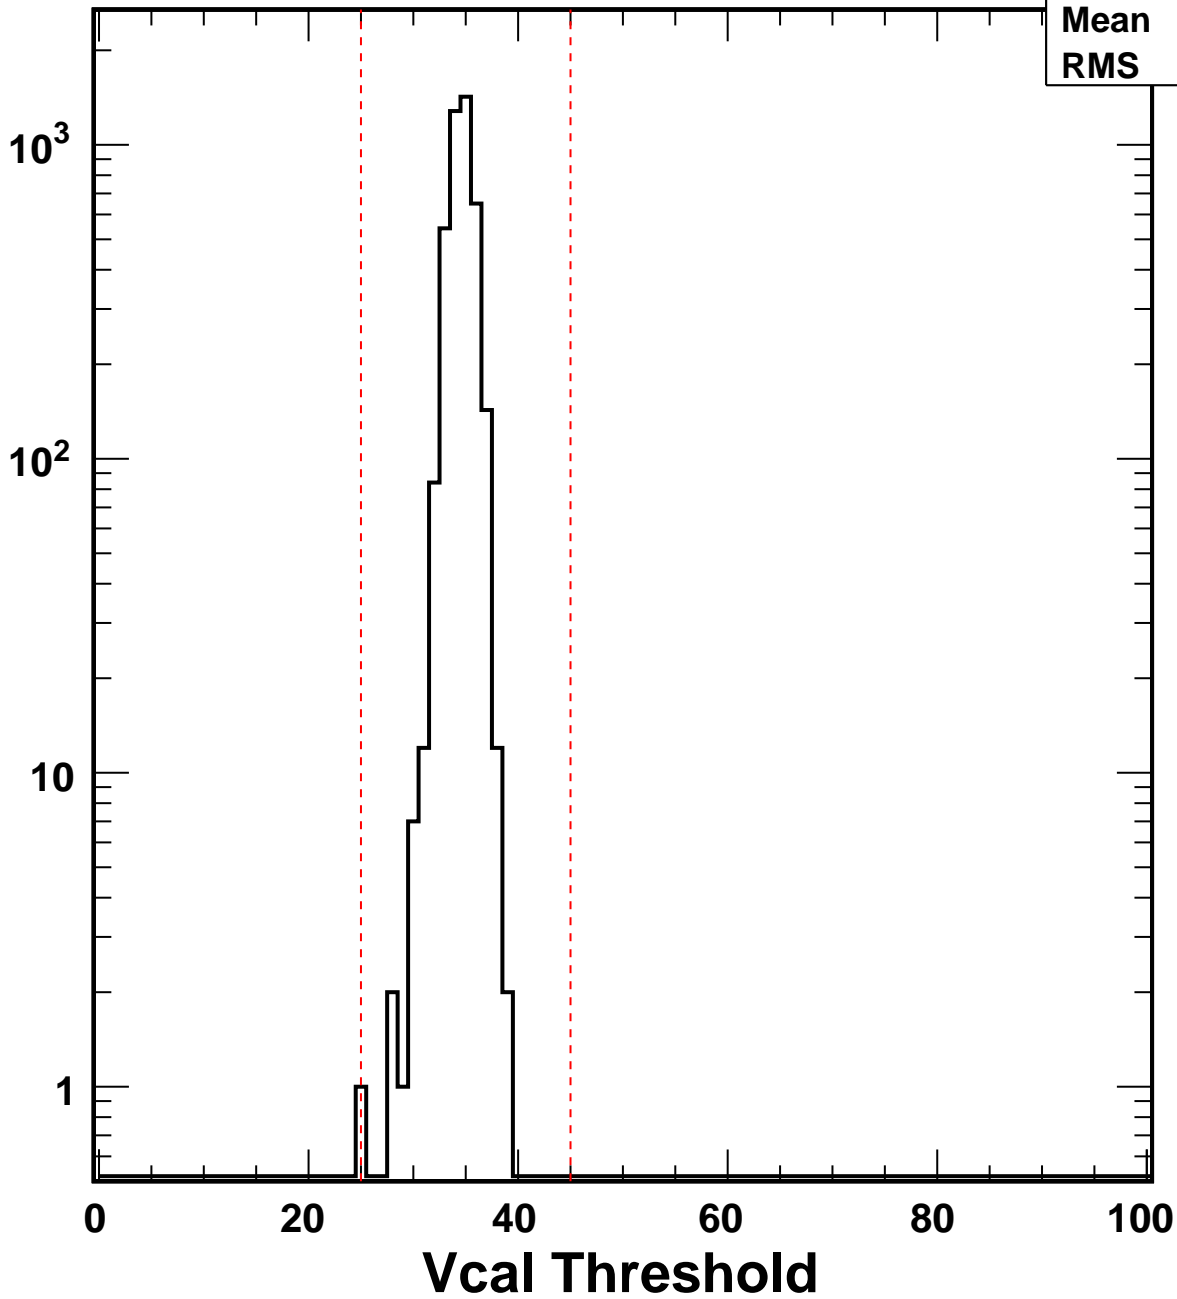

No. of Entries

VcalThresholdTrimmed_7107

Entries	4160
Mean	34.58
RMS	1.143