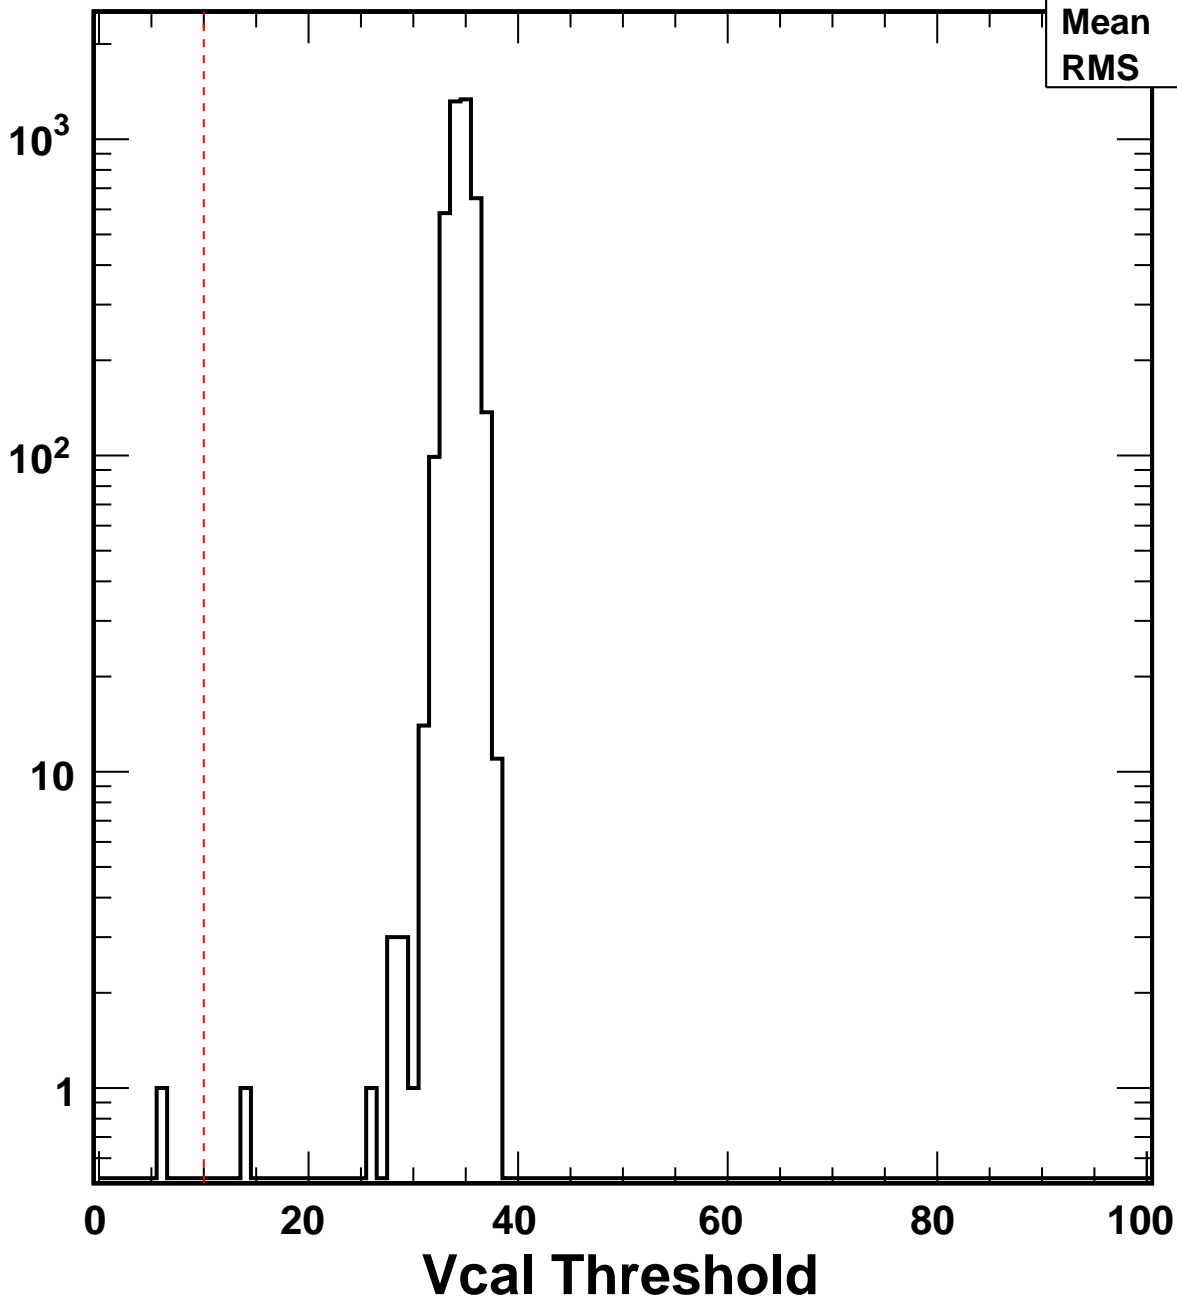

No. of Entries

VcalThresholdTrimmed_6887

Entries 4160

Mean 34.52

RMS 1.275