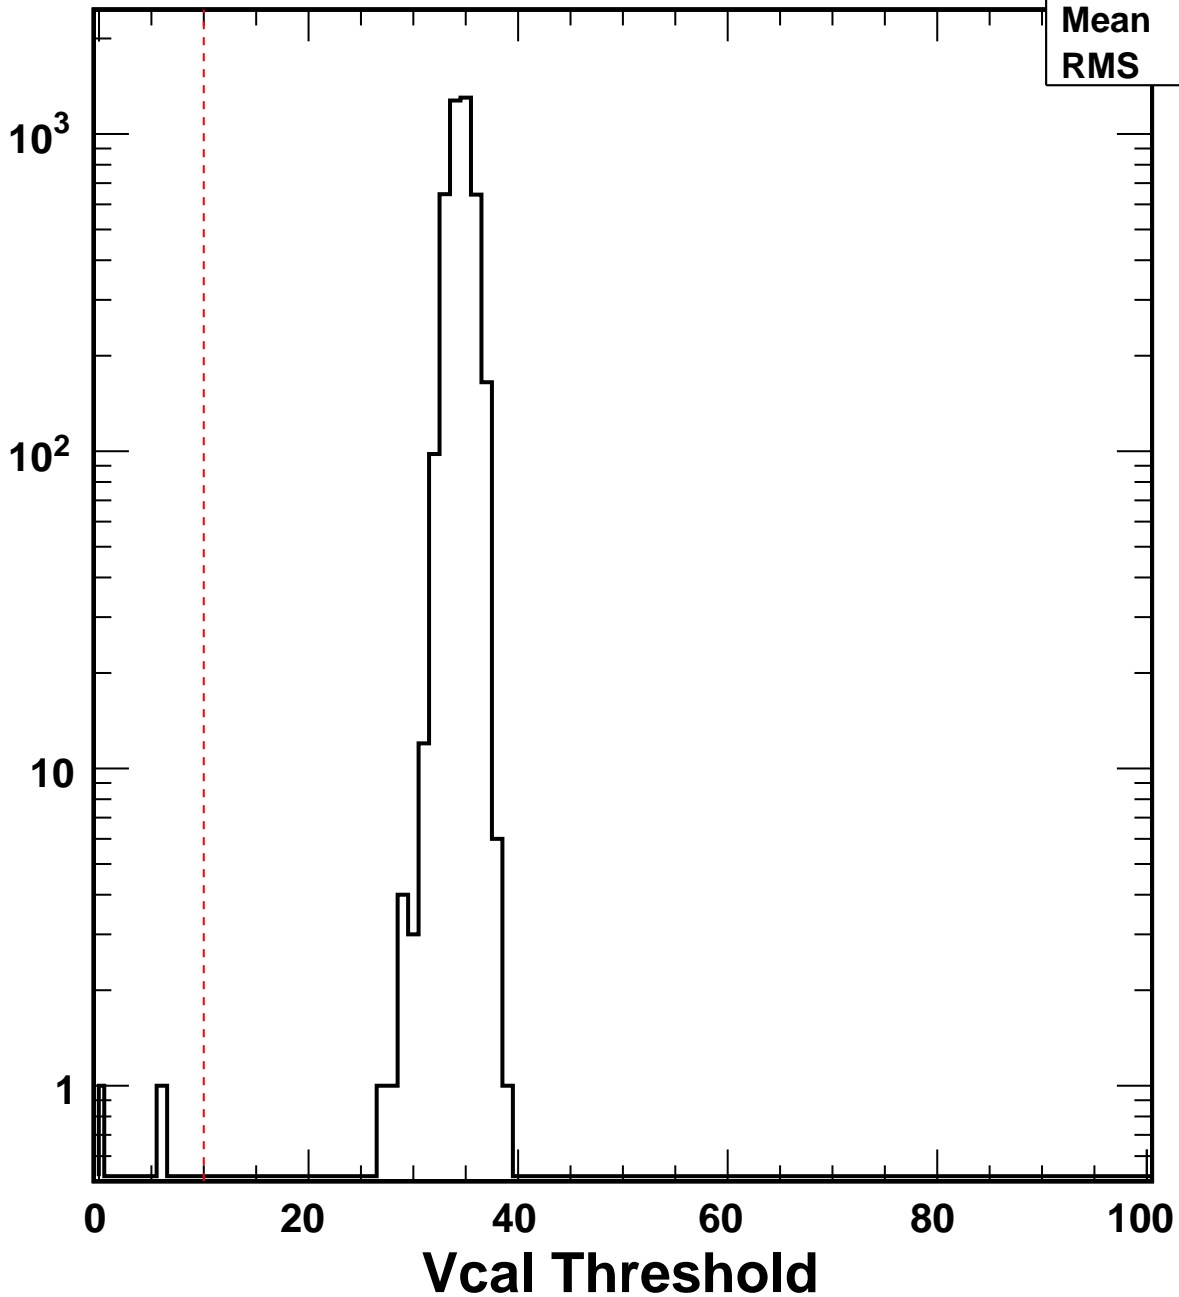

No. of Entries

VcalThresholdTrimmed_7371

Entries	4160
Mean	34.51
RMS	1.362