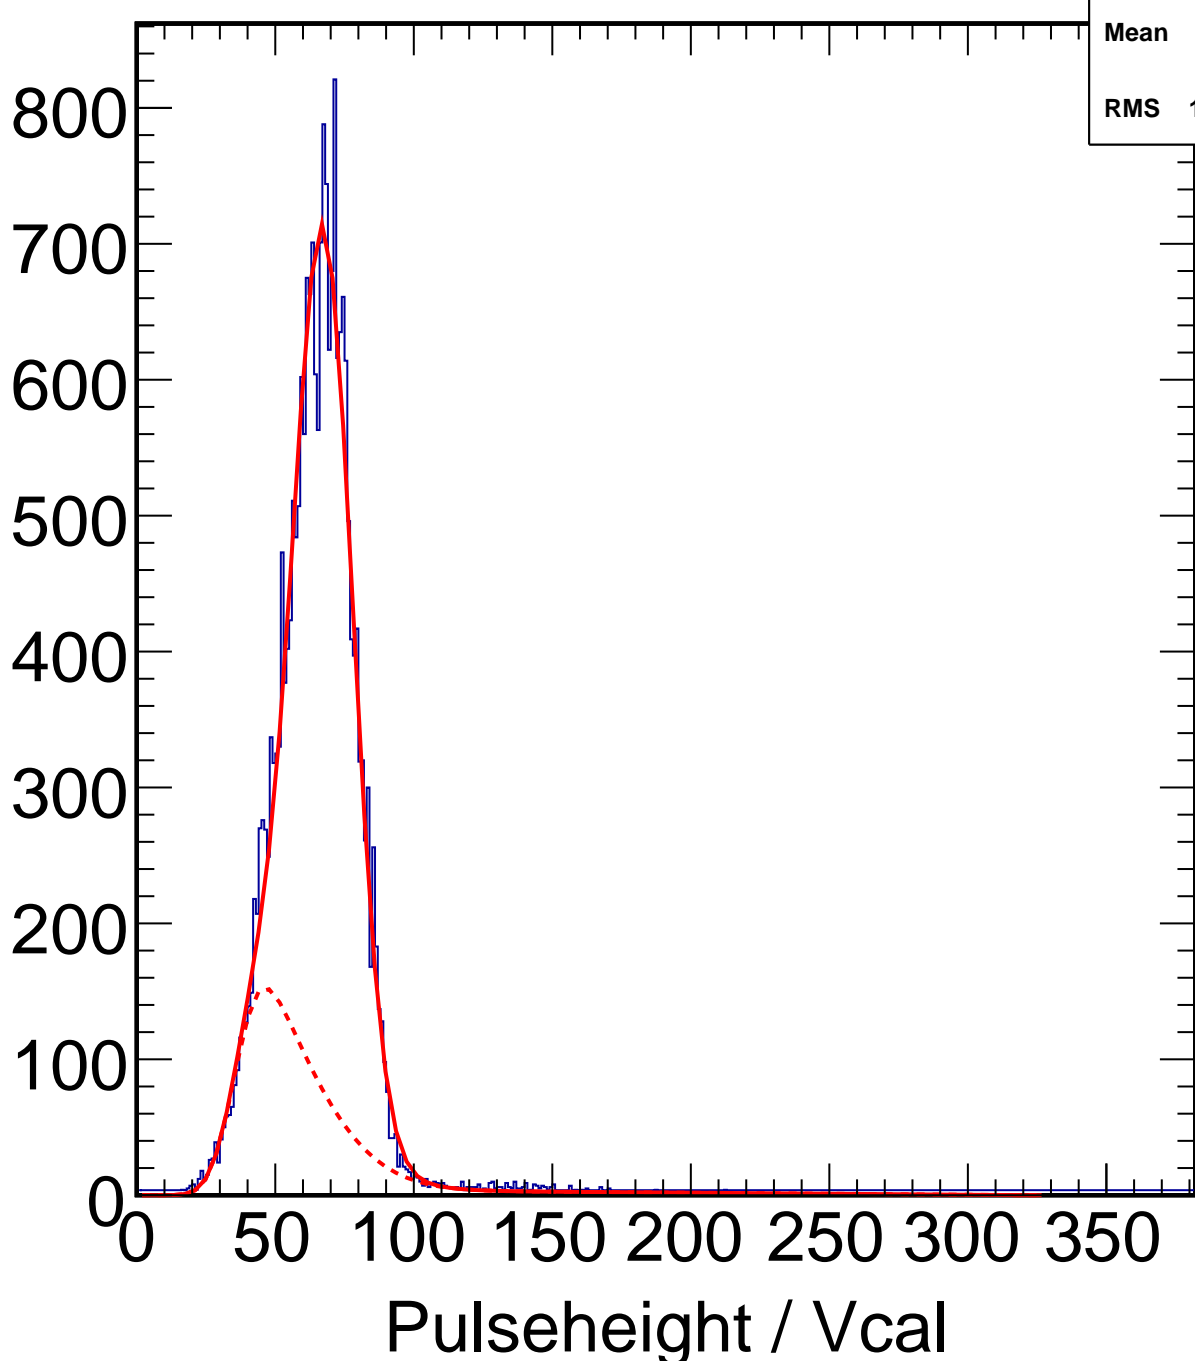

number of entries

Entries	23254
Mean	66.01 ± 0.1215
RMS	18.52 ± 0.08589

Pulseheight / Vcal