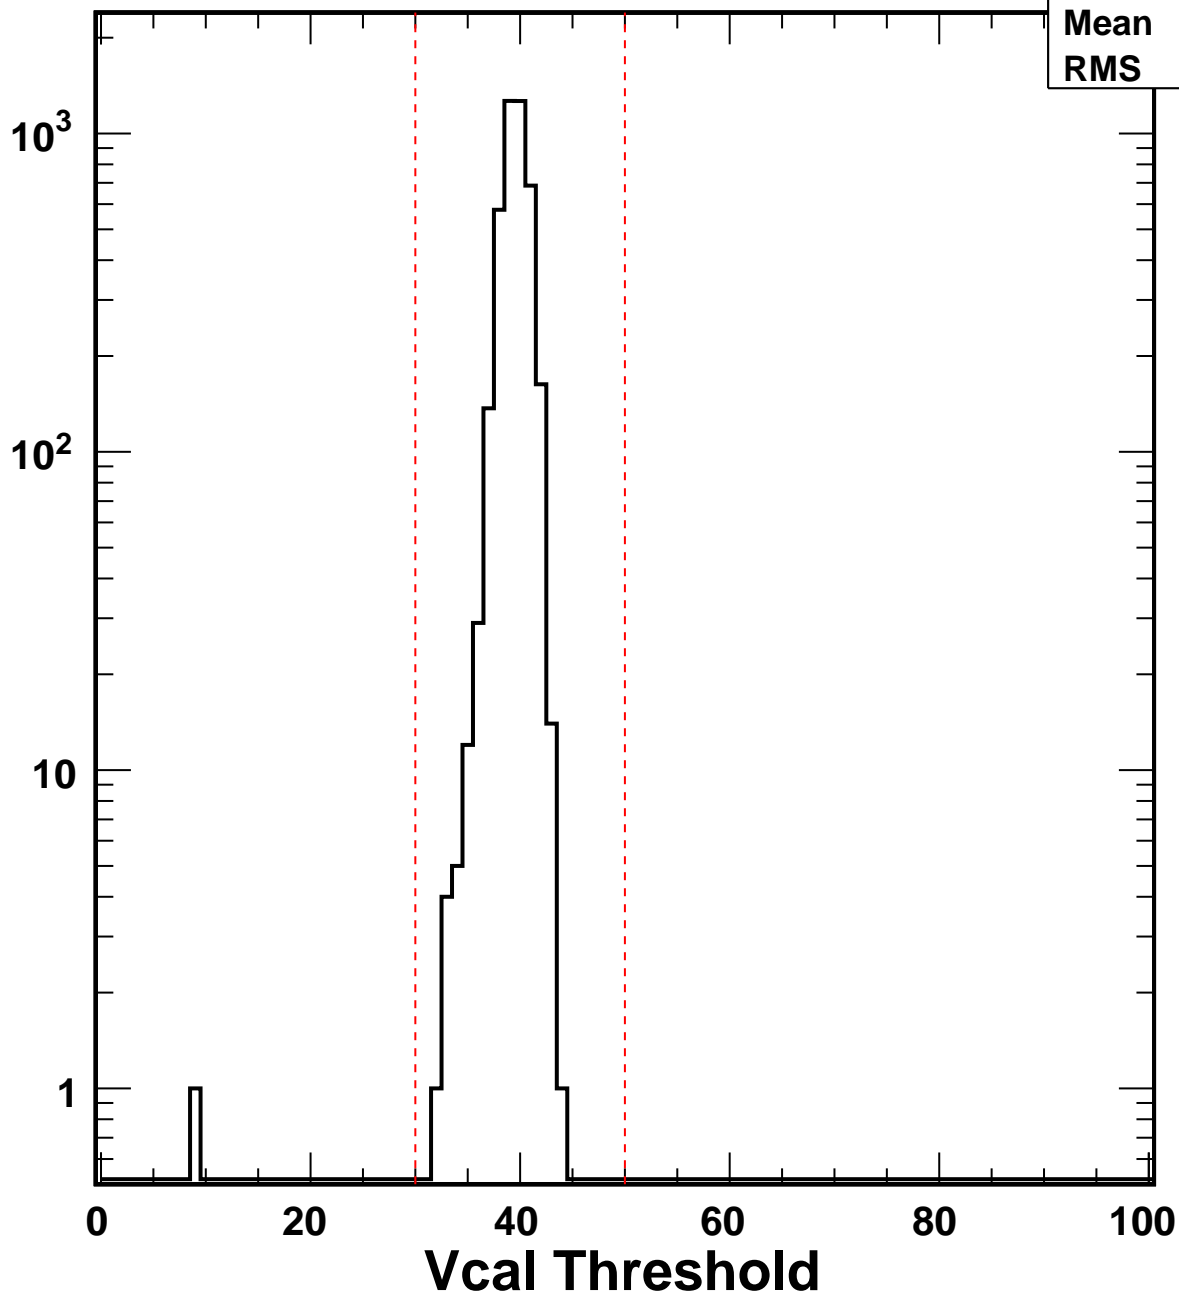

No. of Entries

VcalThresholdTrimmed_1813	
Entries	4160
Mean	39.51
RMS	1.338