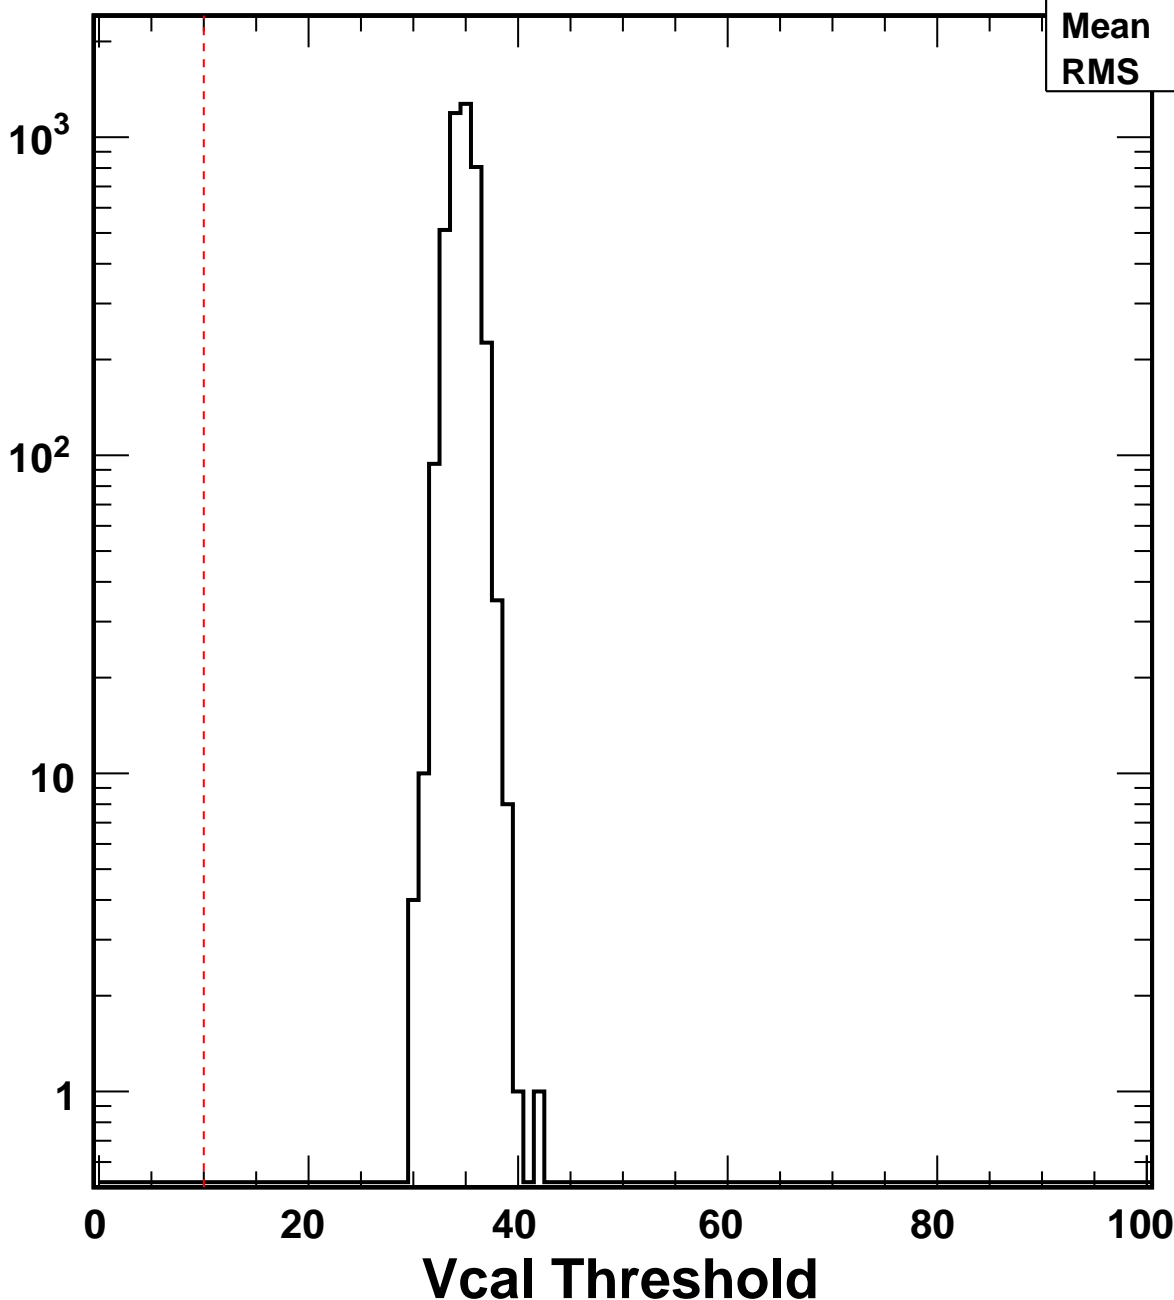

No. of Entries

VcalThresholdTrimmed_1944	
Entries	4160
Mean	34.72
RMS	1.226