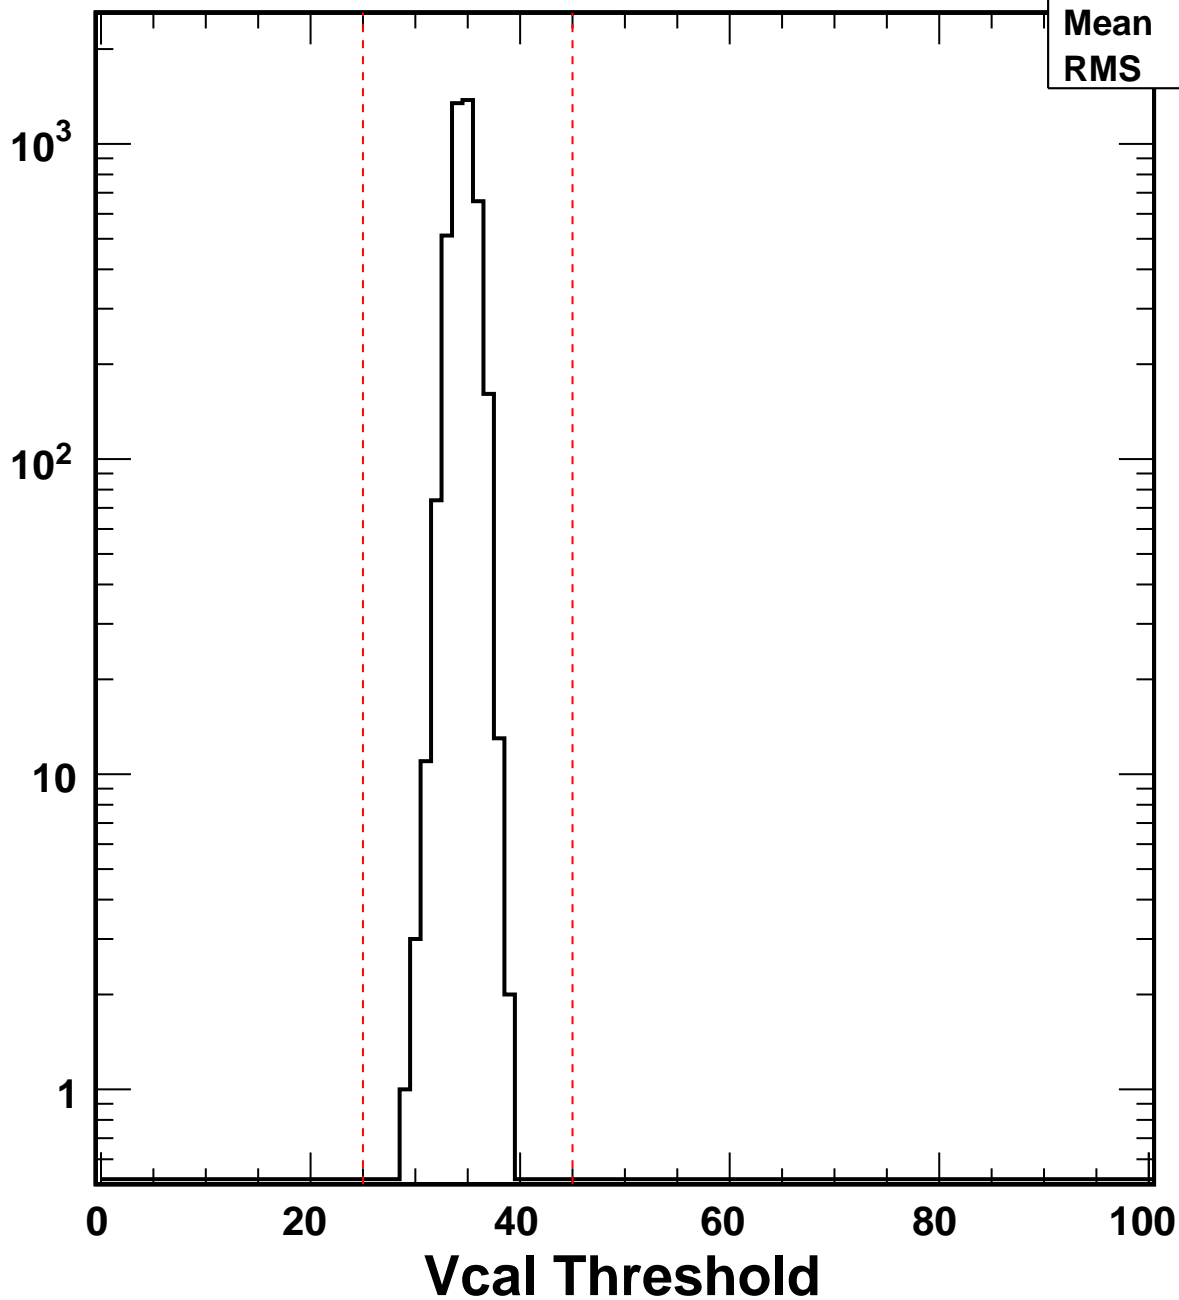

No. of Entries

VcalThresholdTrimmed_2384	
Entries	4160
Mean	34.61
RMS	1.114