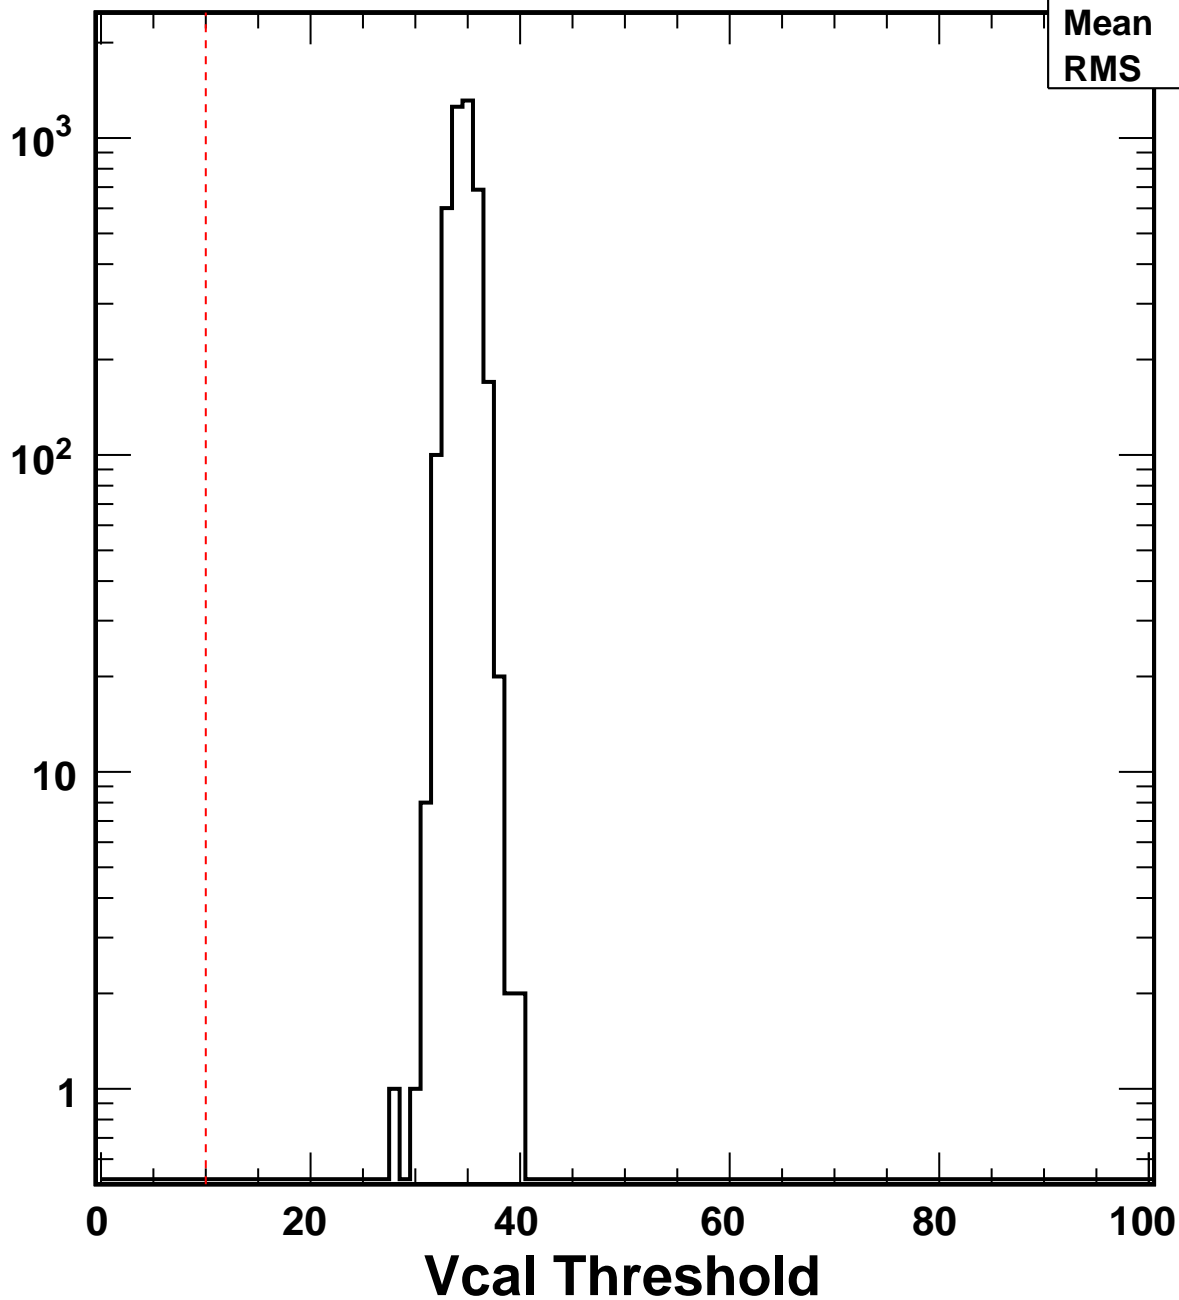

No. of Entries

VcalThresholdTrimmed_2340	
Entries	4160
Mean	34.59
RMS	1.17