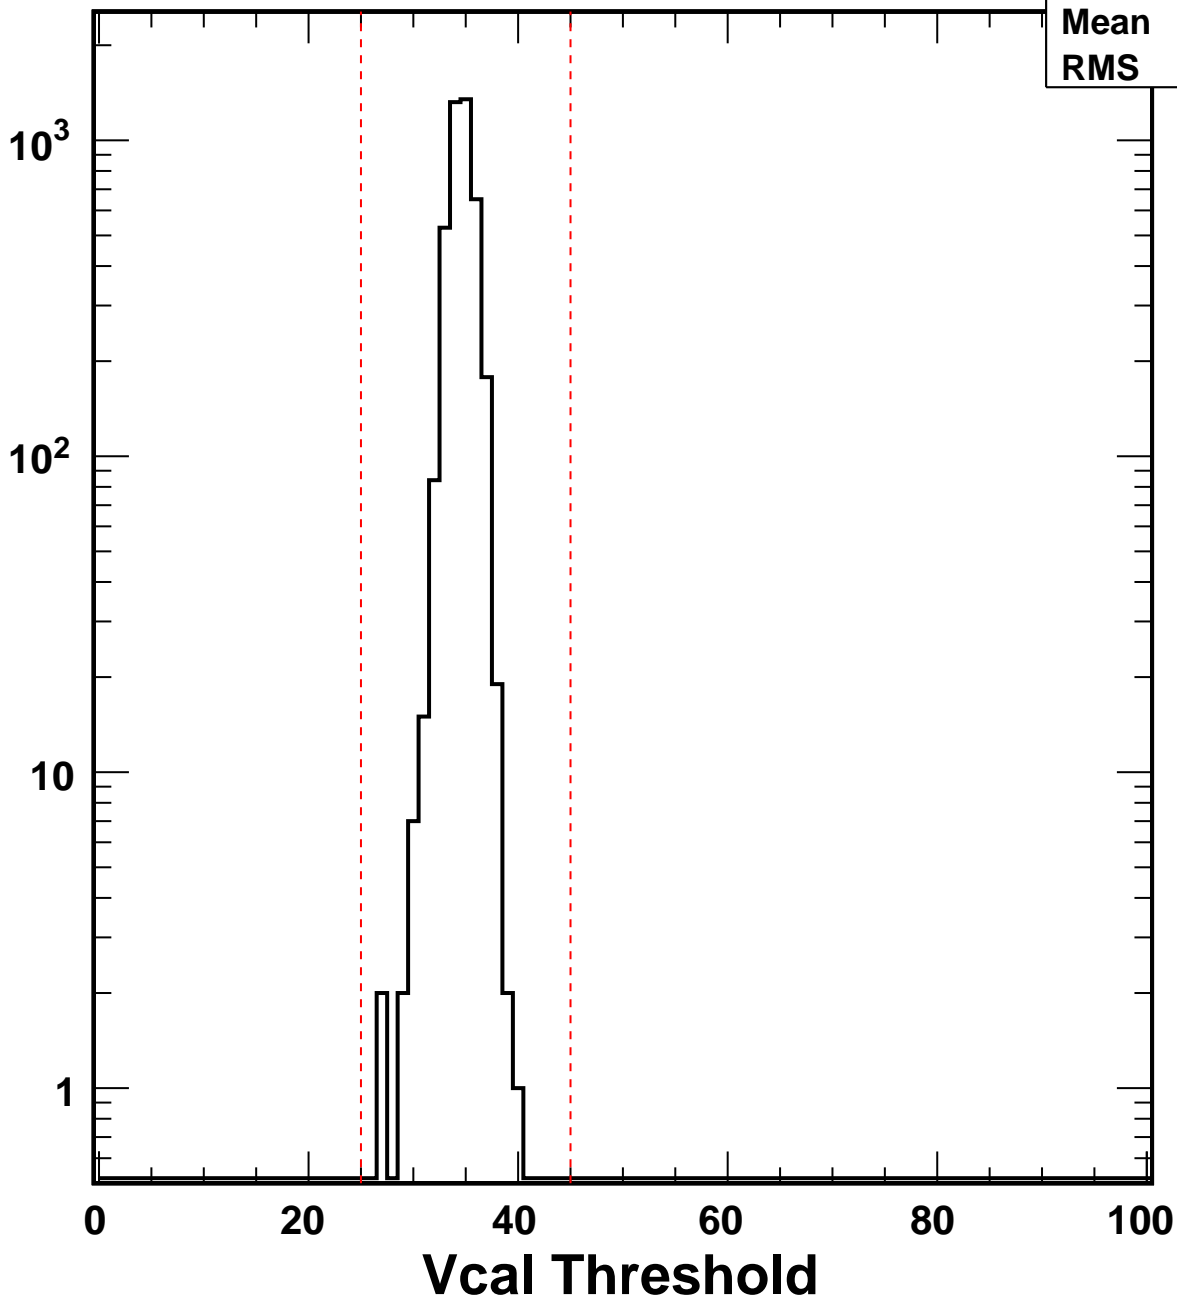

No. of Entries

VcalThresholdTrimmed_2296	
Entries	4160
Mean	34.6
RMS	1.173