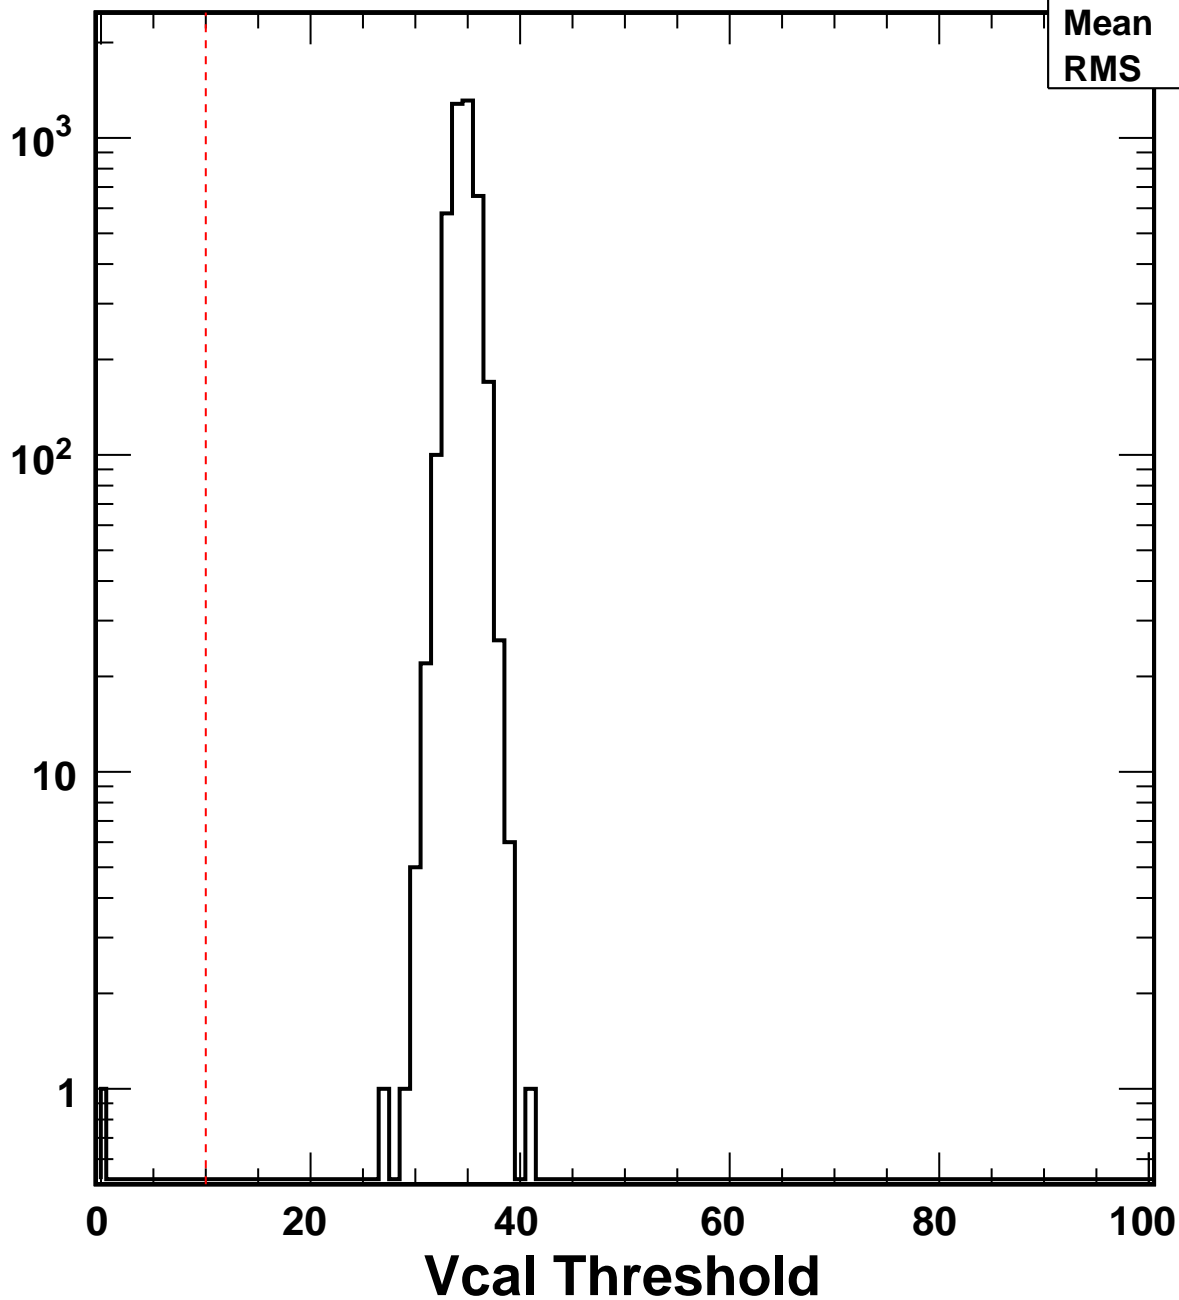

No. of Entries

VcalThresholdTrimmed_2252	
Entries	4160
Mean	34.57
RMS	1.318