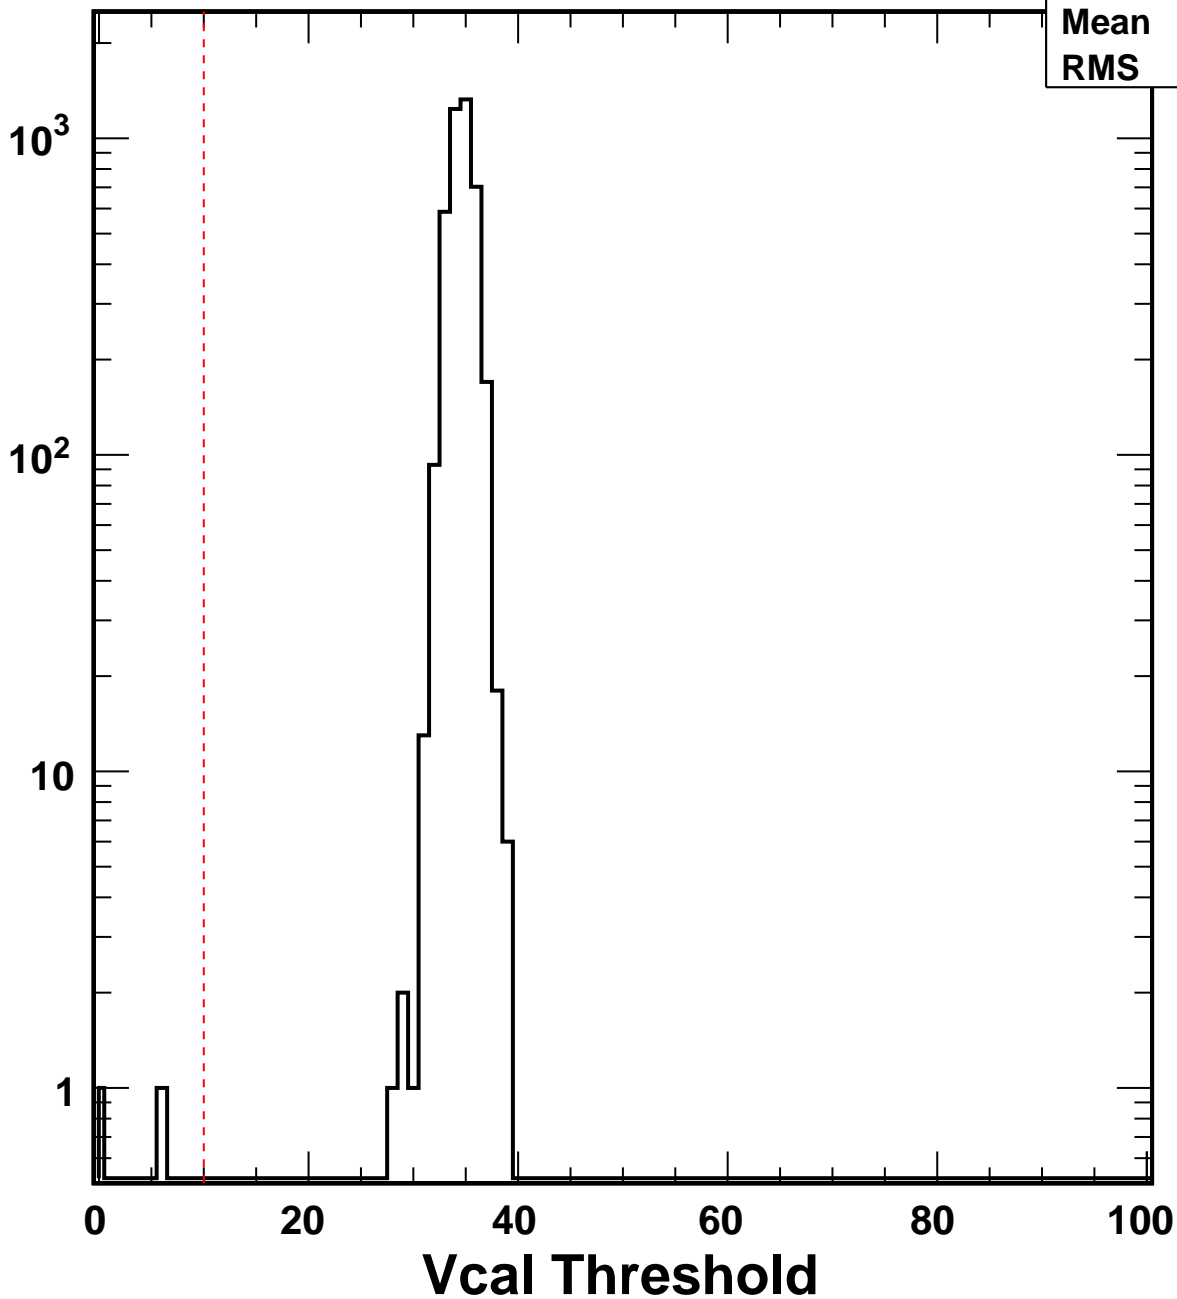

No. of Entries

VcalThresholdTrimmed_1724	
Entries	4160
Mean	34.59
RMS	1.367