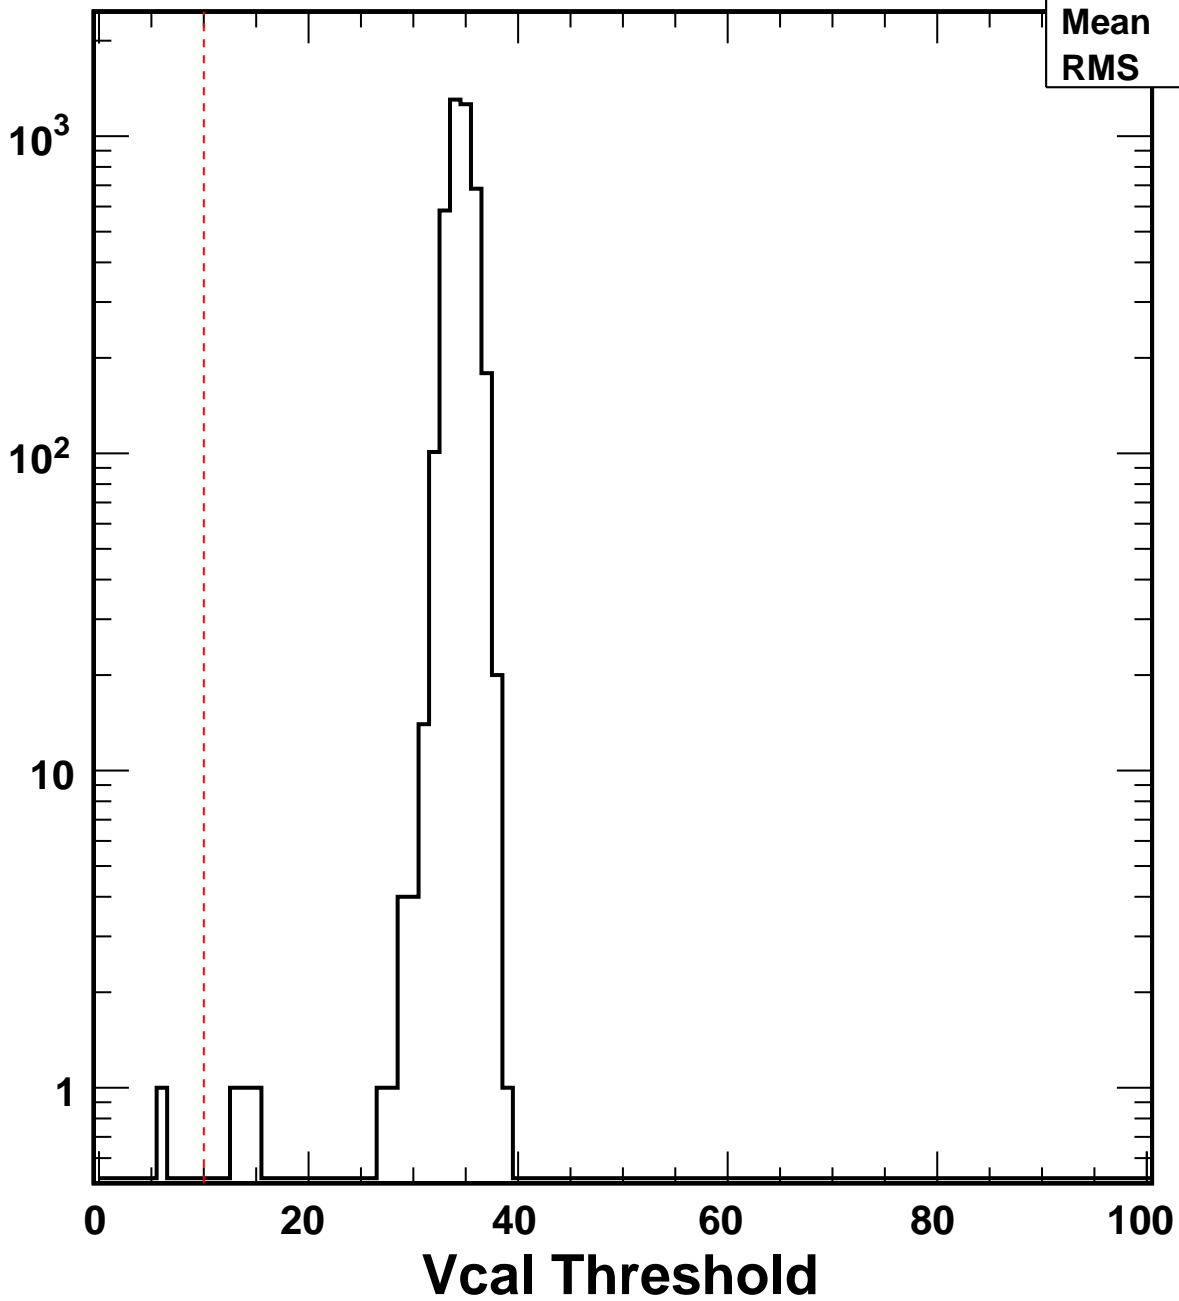

No. of Entries

VcalThresholdTrimmed_1269	
Entries	4160
Mean	34.55
RMS	1.39