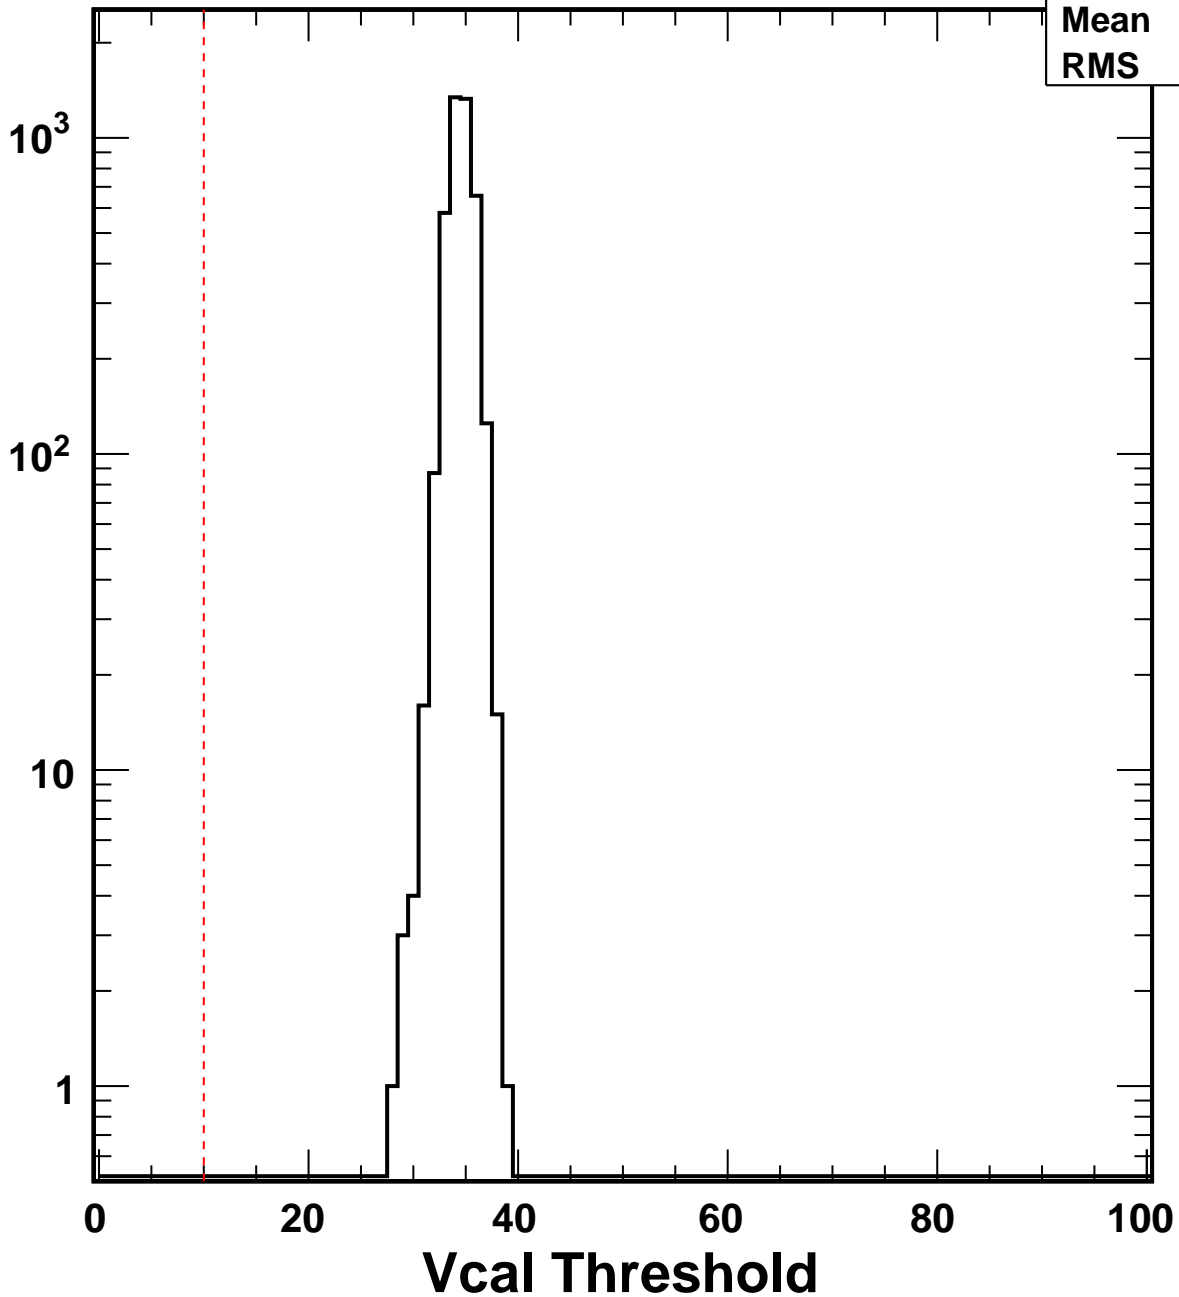

No. of Entries

VcalThresholdTrimmed_1137

Entries	4160
Mean	34.54
RMS	1.137