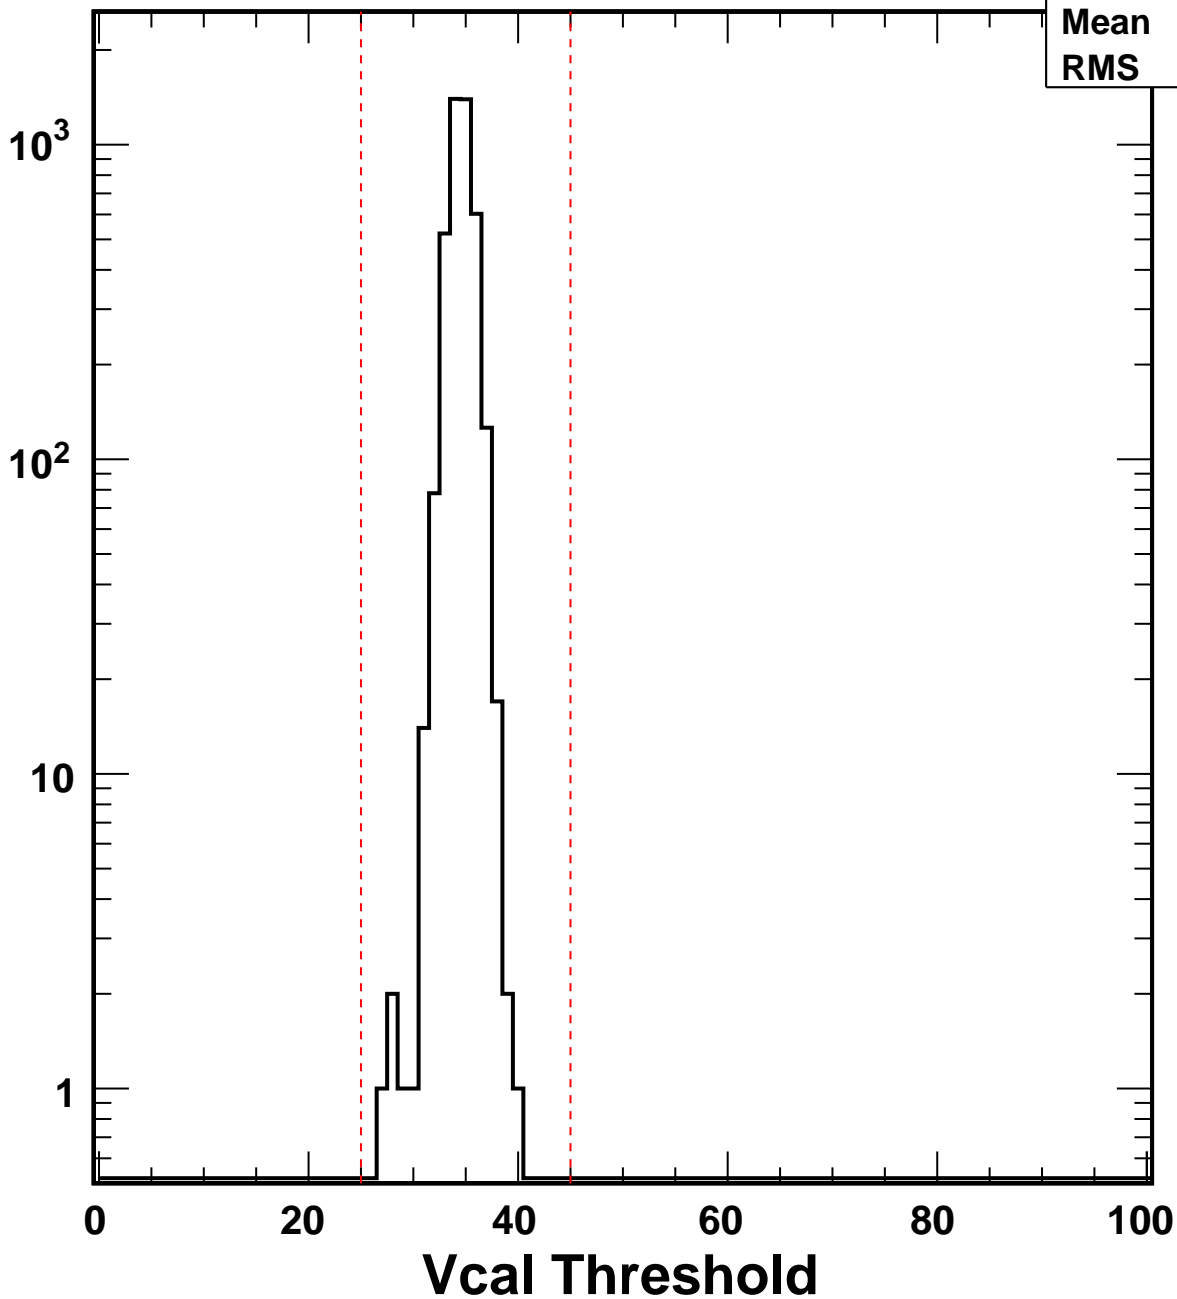

No. of Entries

| VcalThresholdTrimmed_1093 | |
|---------------------------|--------------|
| Entries | 4160 |
| Mean | 34.56 |
| RMS | 1.111 |