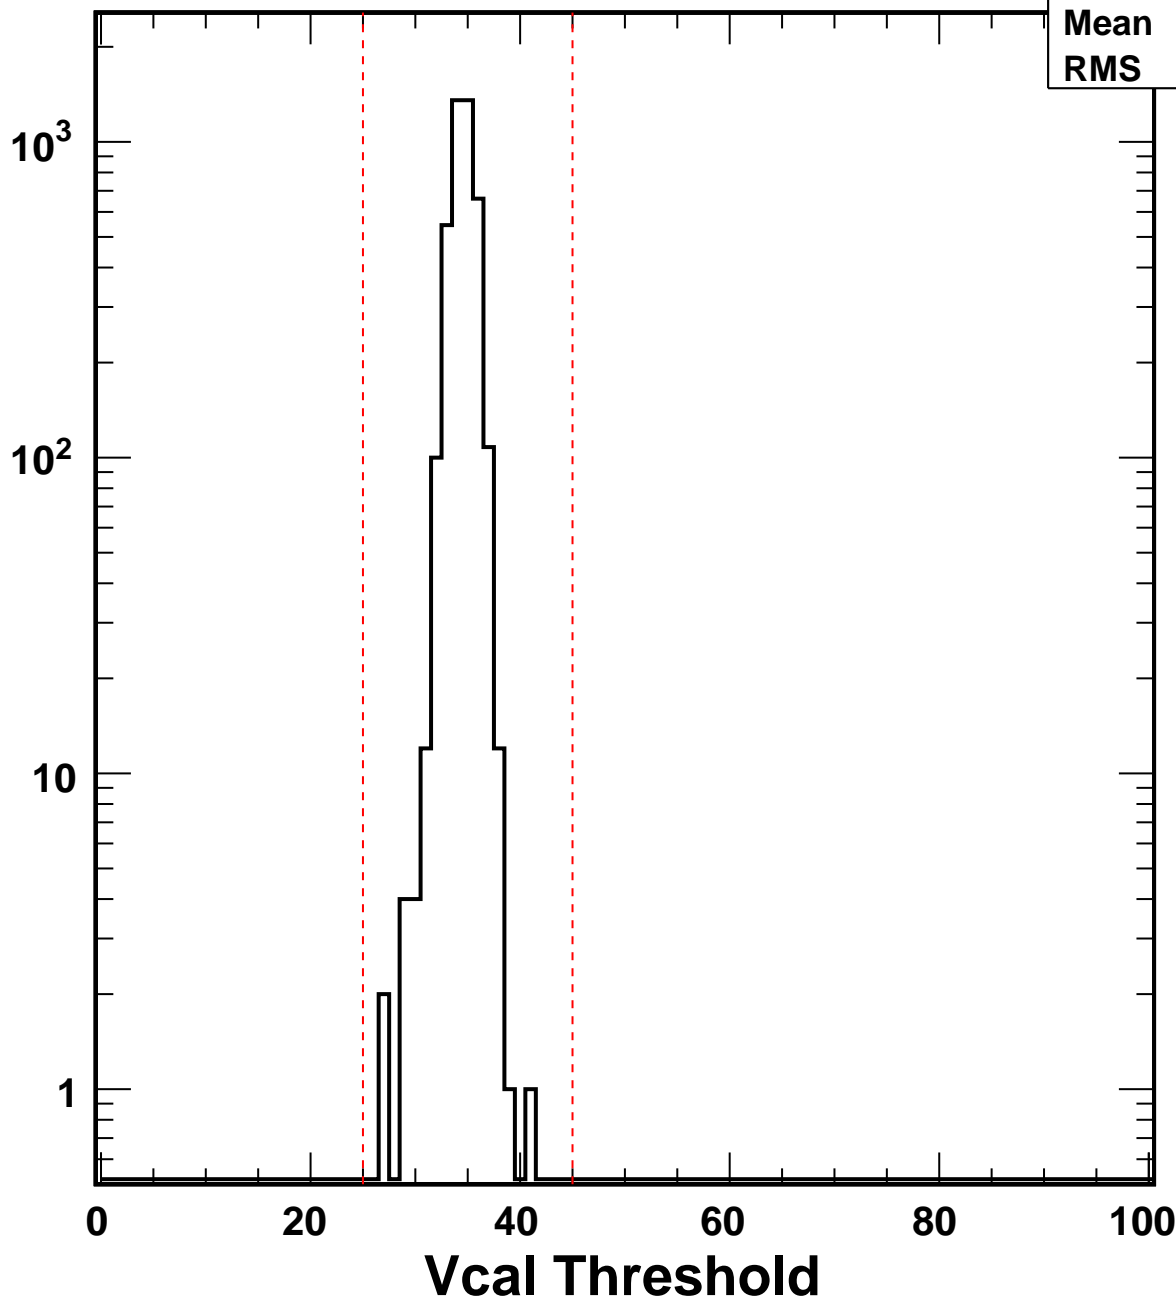

No. of Entries

VcalThresholdTrimmed_1577	
Entries	4160
Mean	34.54
RMS	1.135