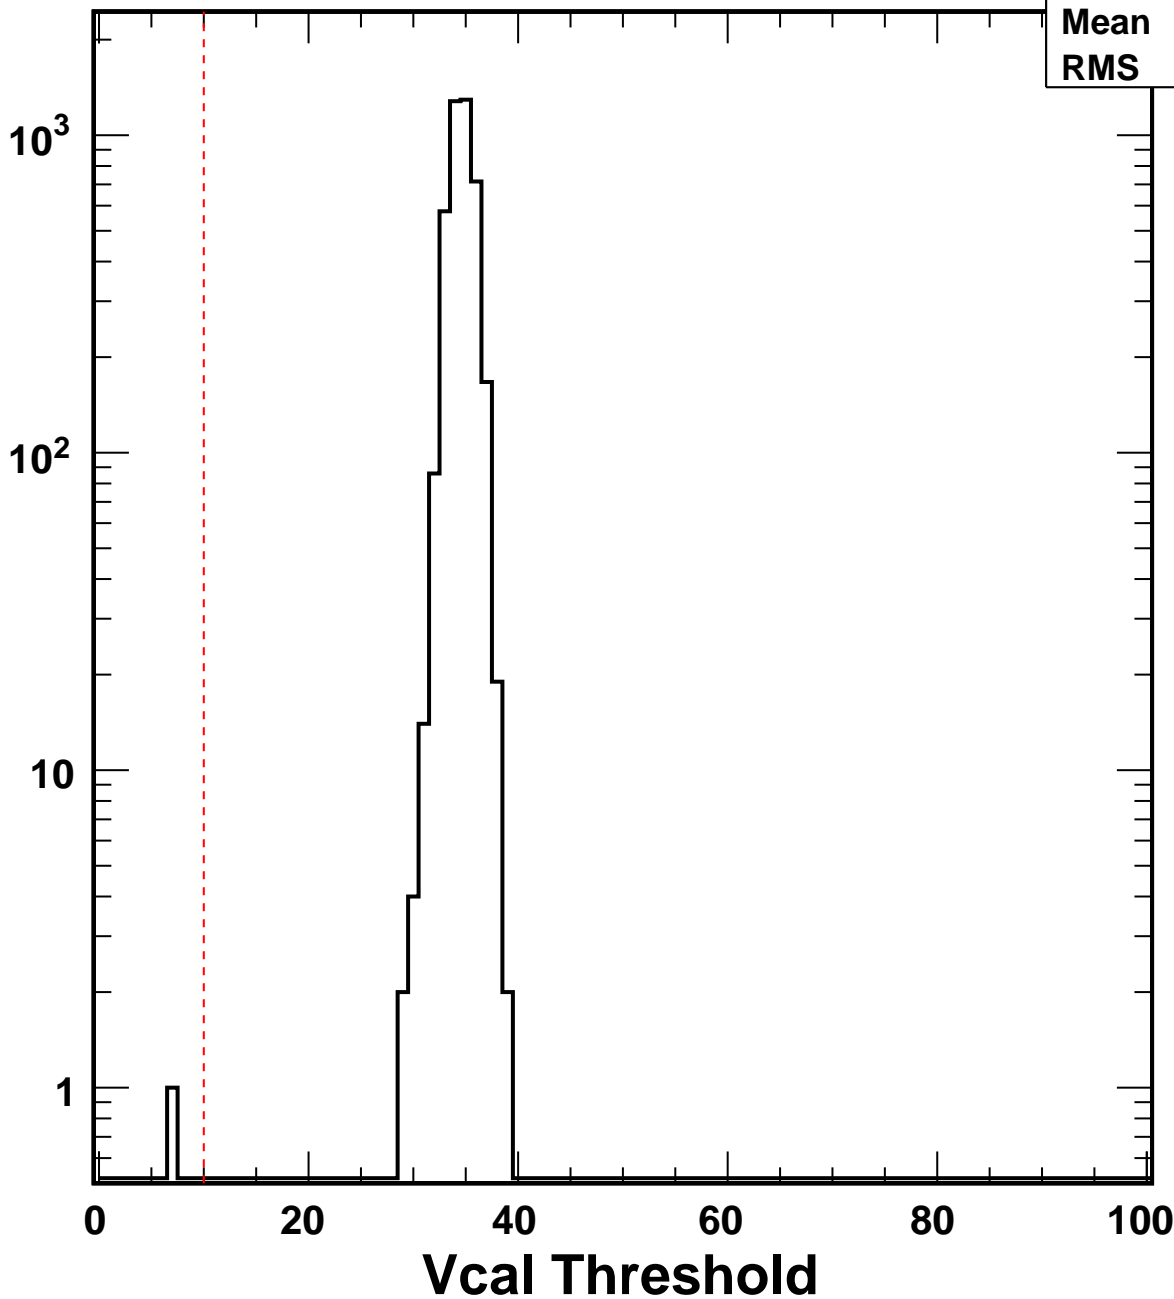

No. of Entries

VcalThresholdTrimmed_419	
Entries	4160
Mean	34.59
RMS	1.244