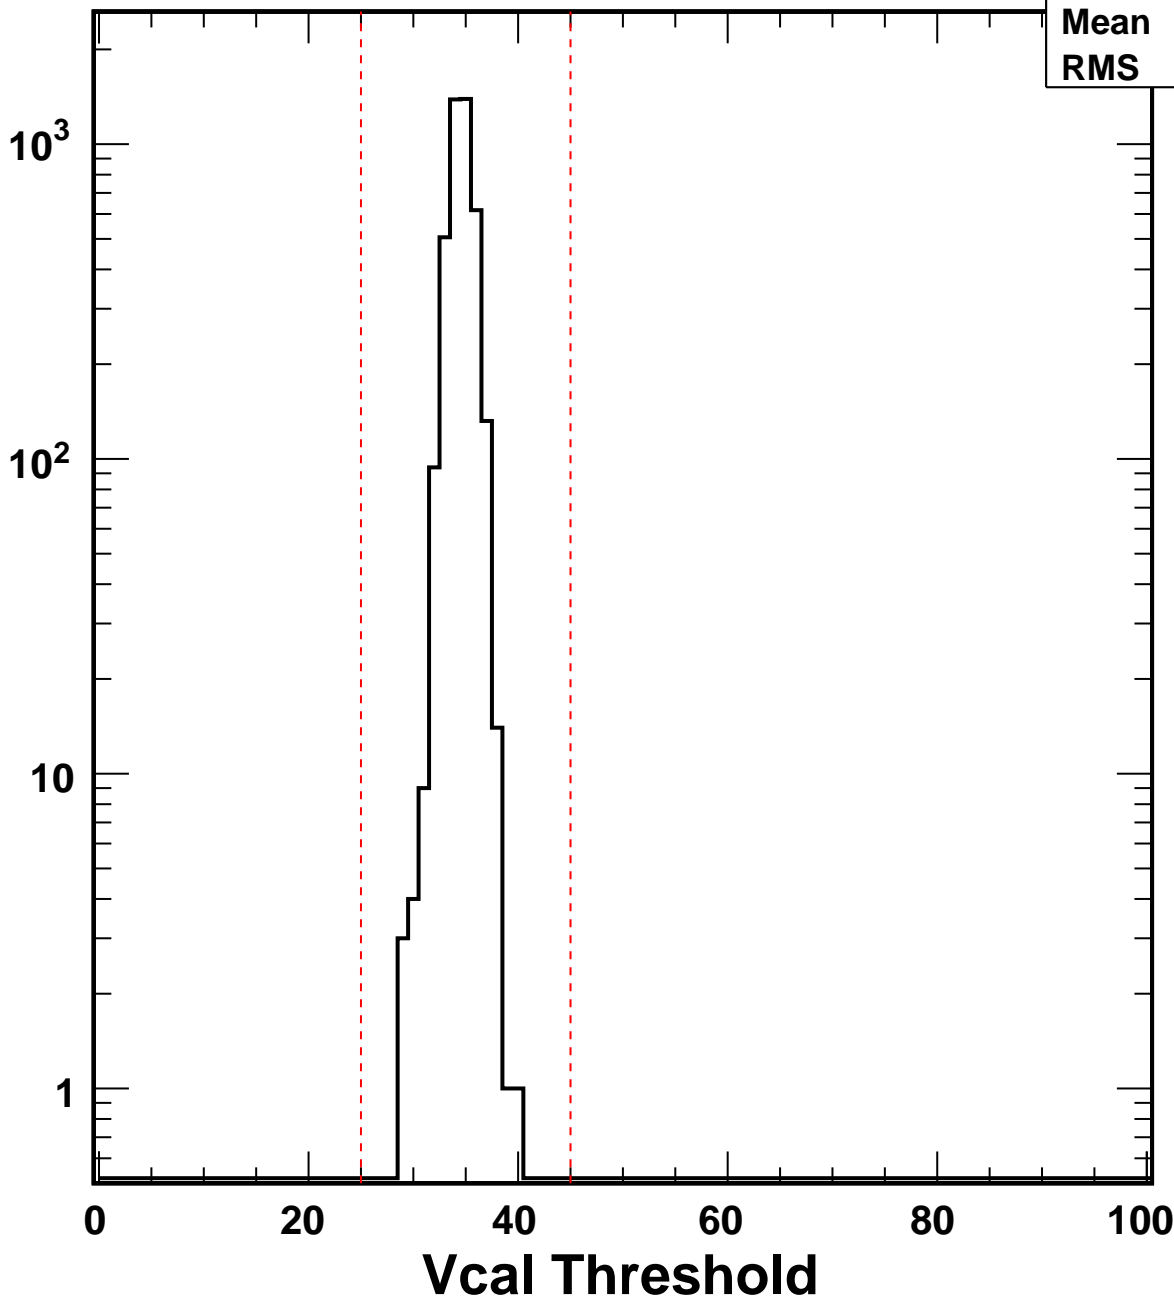

No. of Entries

VcalThresholdTrimmed_375	
Entries	4160
Mean	34.56
RMS	1.11