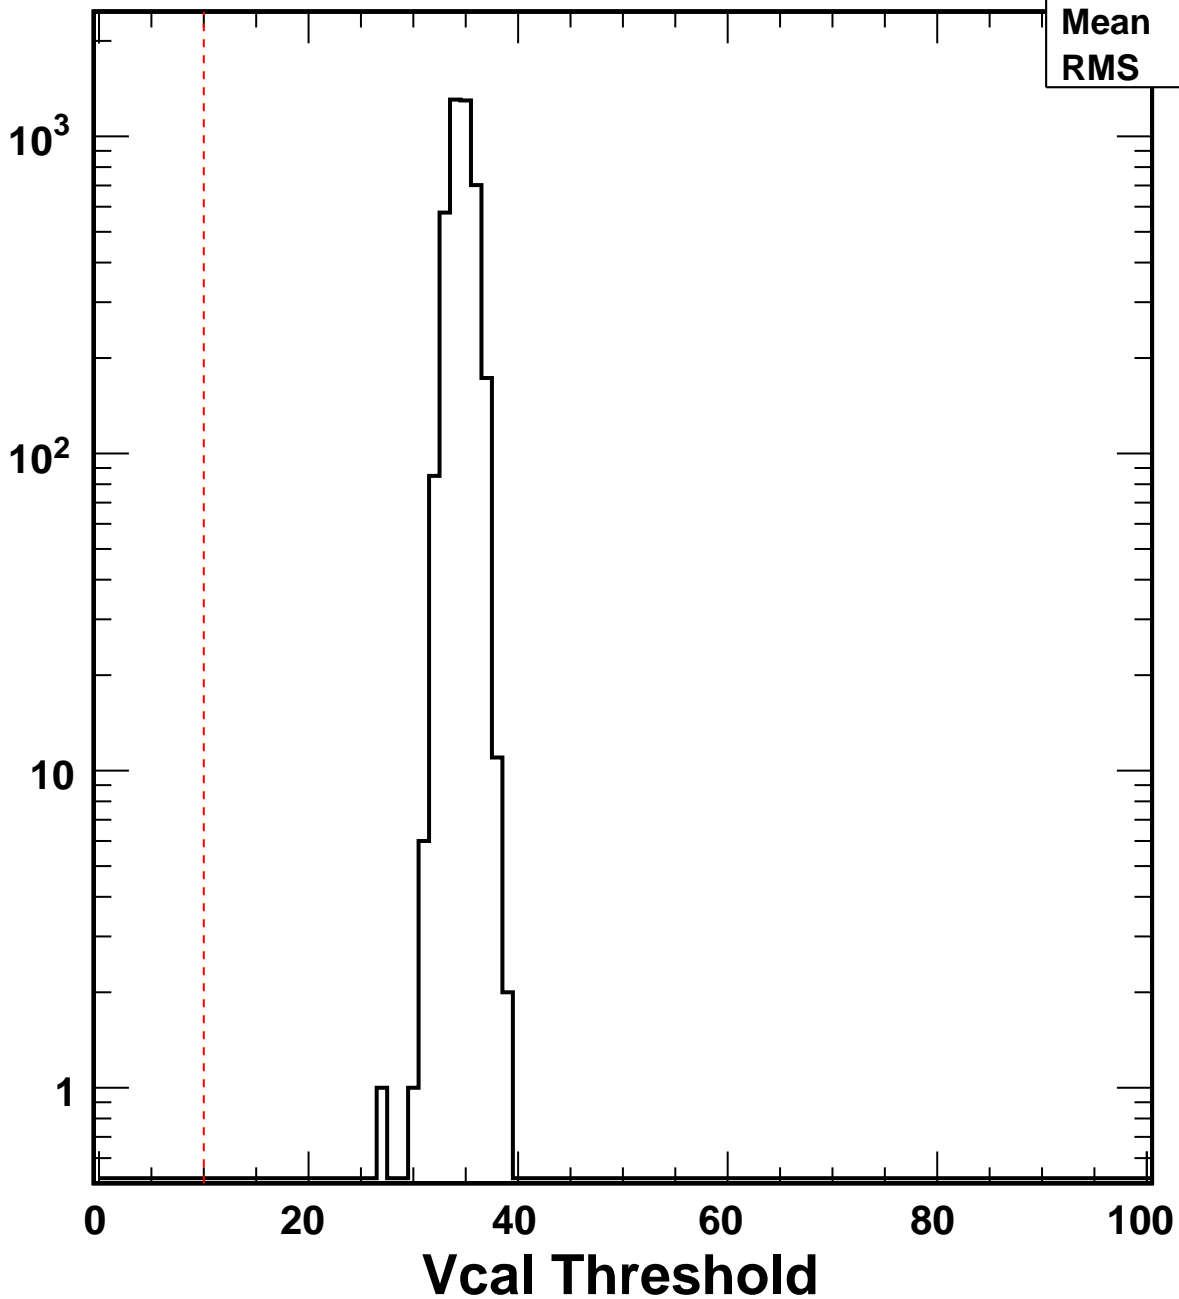

No. of Entries

VcalThresholdTrimmed_903	
Entries	4160
Mean	34.6
RMS	1.141