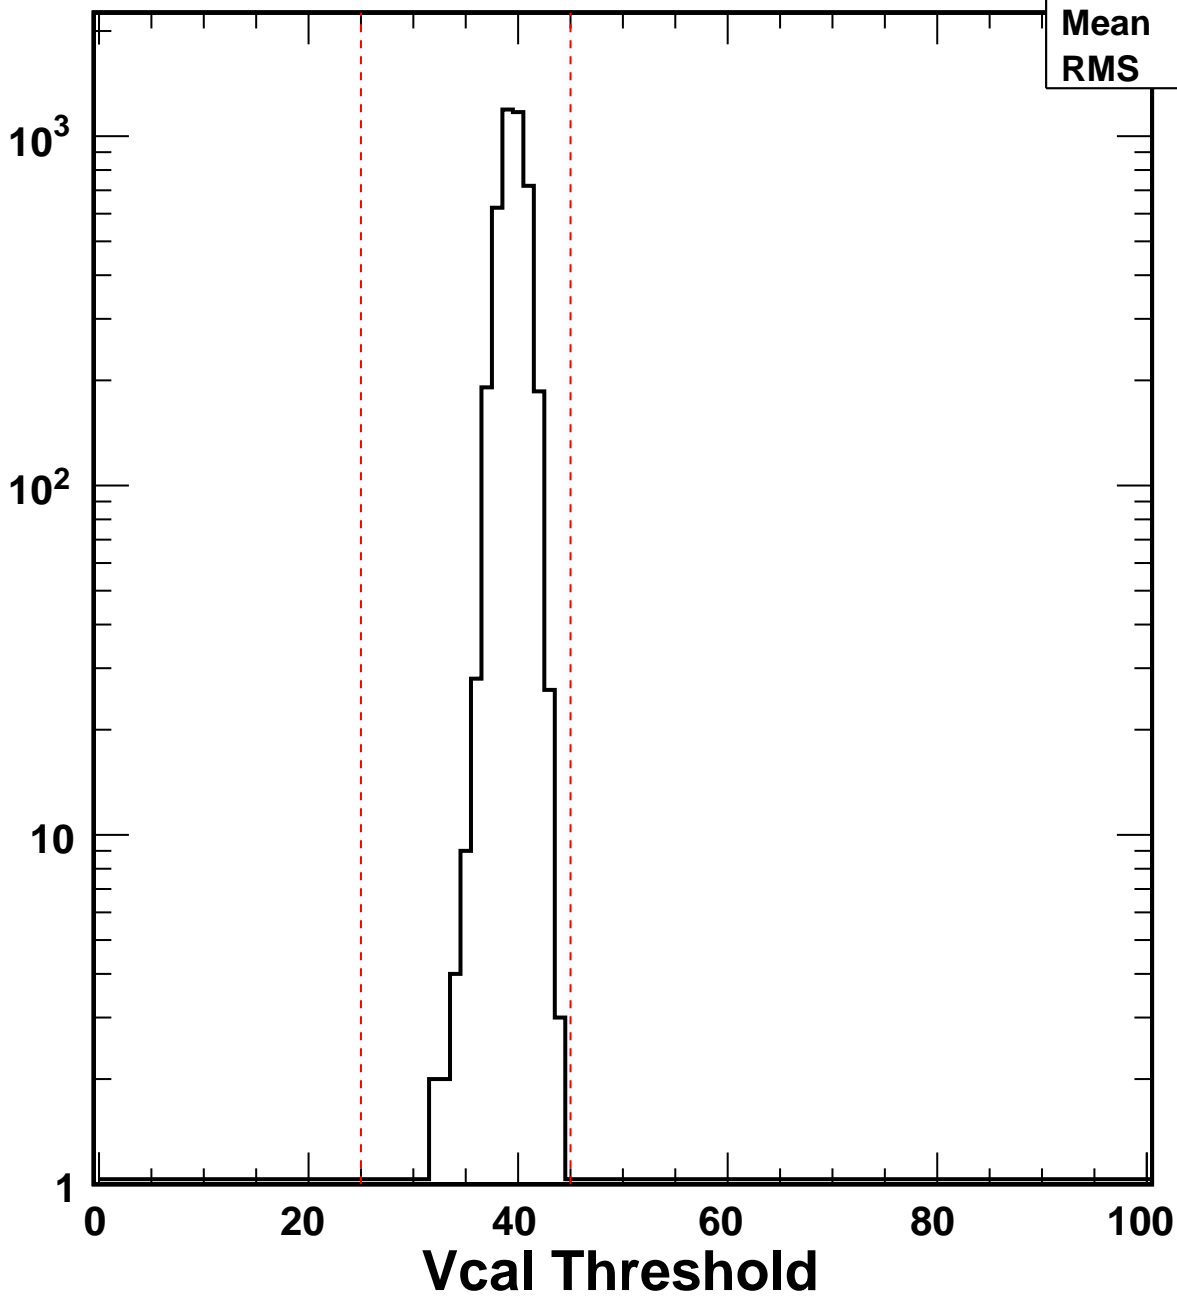

No. of Entries

VcalThresholdTrimmed_3839	
Entries	4160
Mean	39.51
RMS	1.315