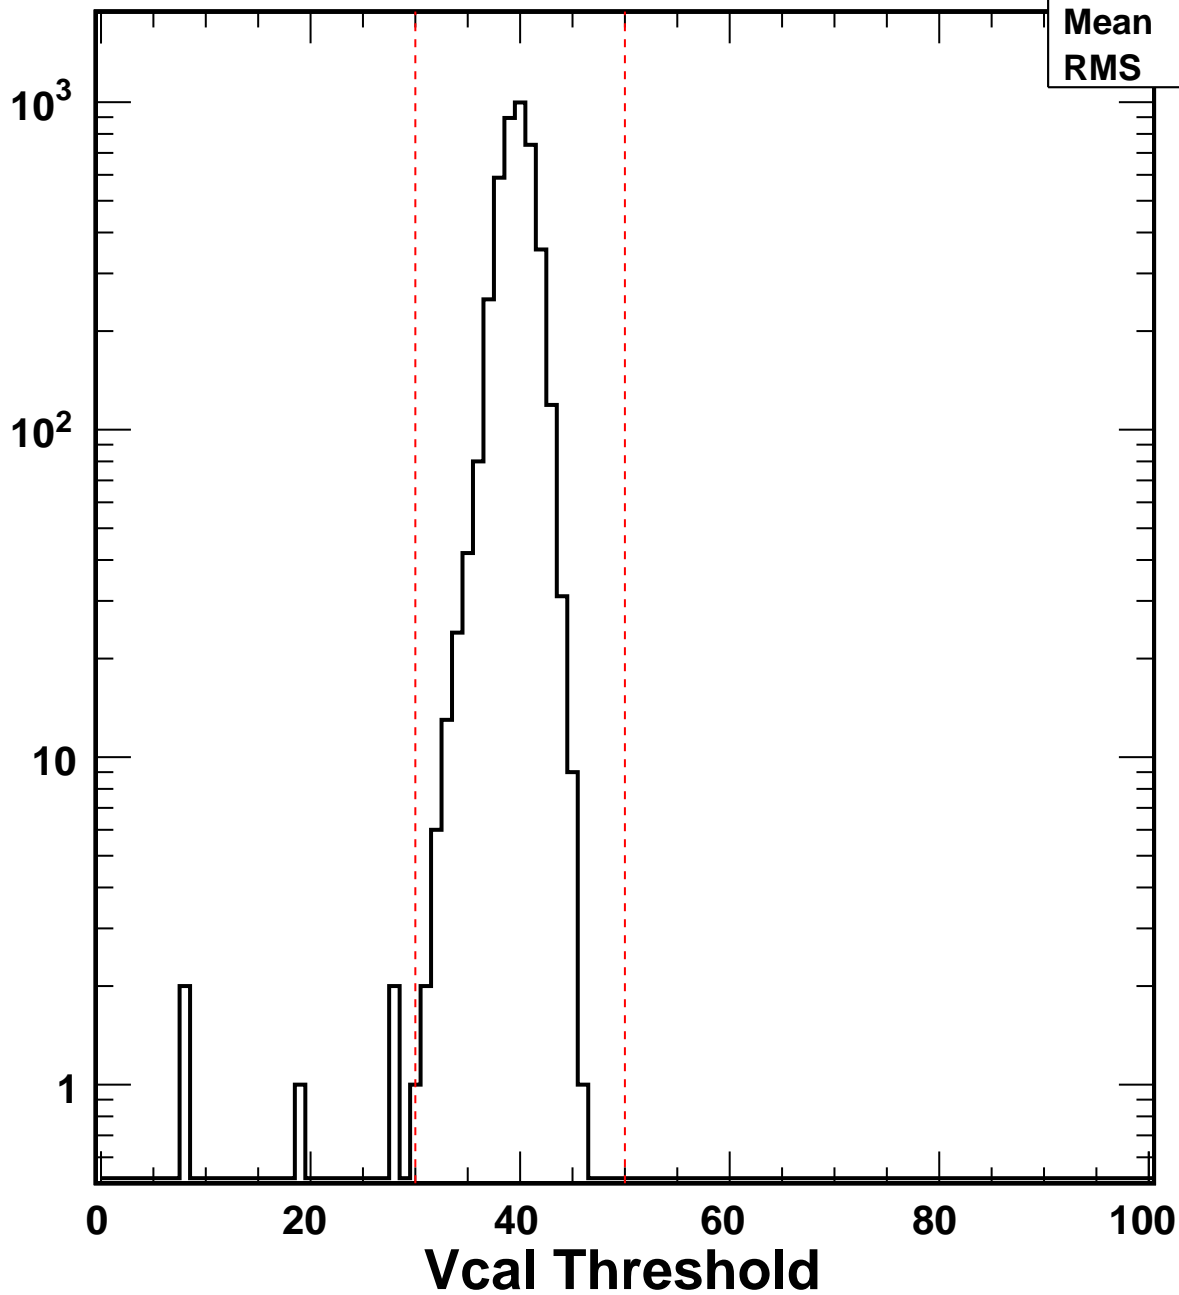

No. of Entries

VcalThresholdTrimmed_3794	
Entries	4160
Mean	39.57
RMS	1.959