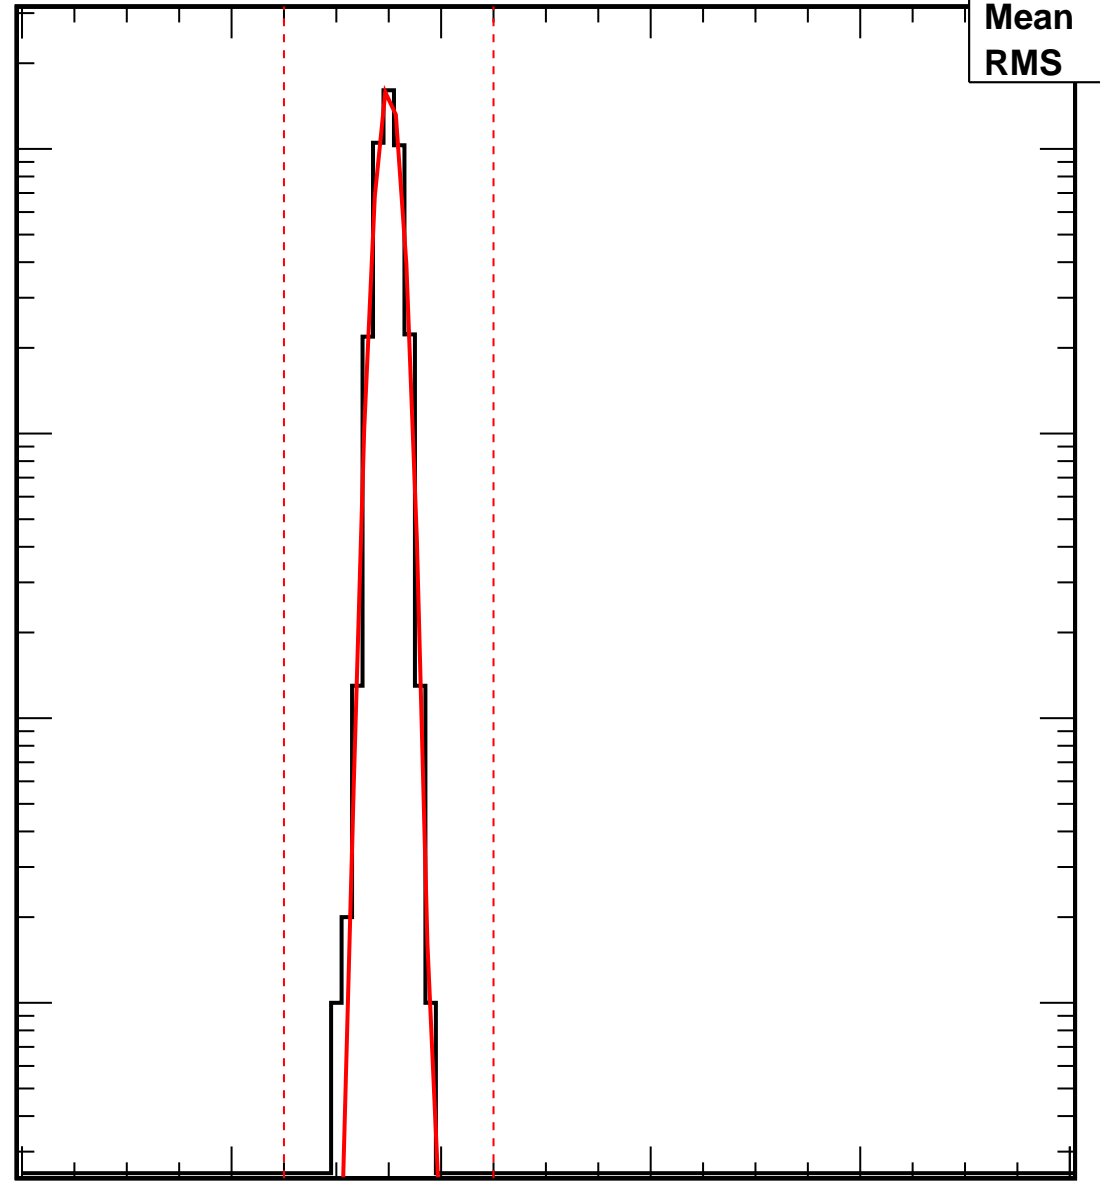

Vcal Threshold Trimmed

VcalThresholdTrimmed_28479

Entries	4160
Mean	34.99
RMS	0.9995

No. of Entries

10³
10²
10
1

0 20 40 60 80 100

Vcal Threshold