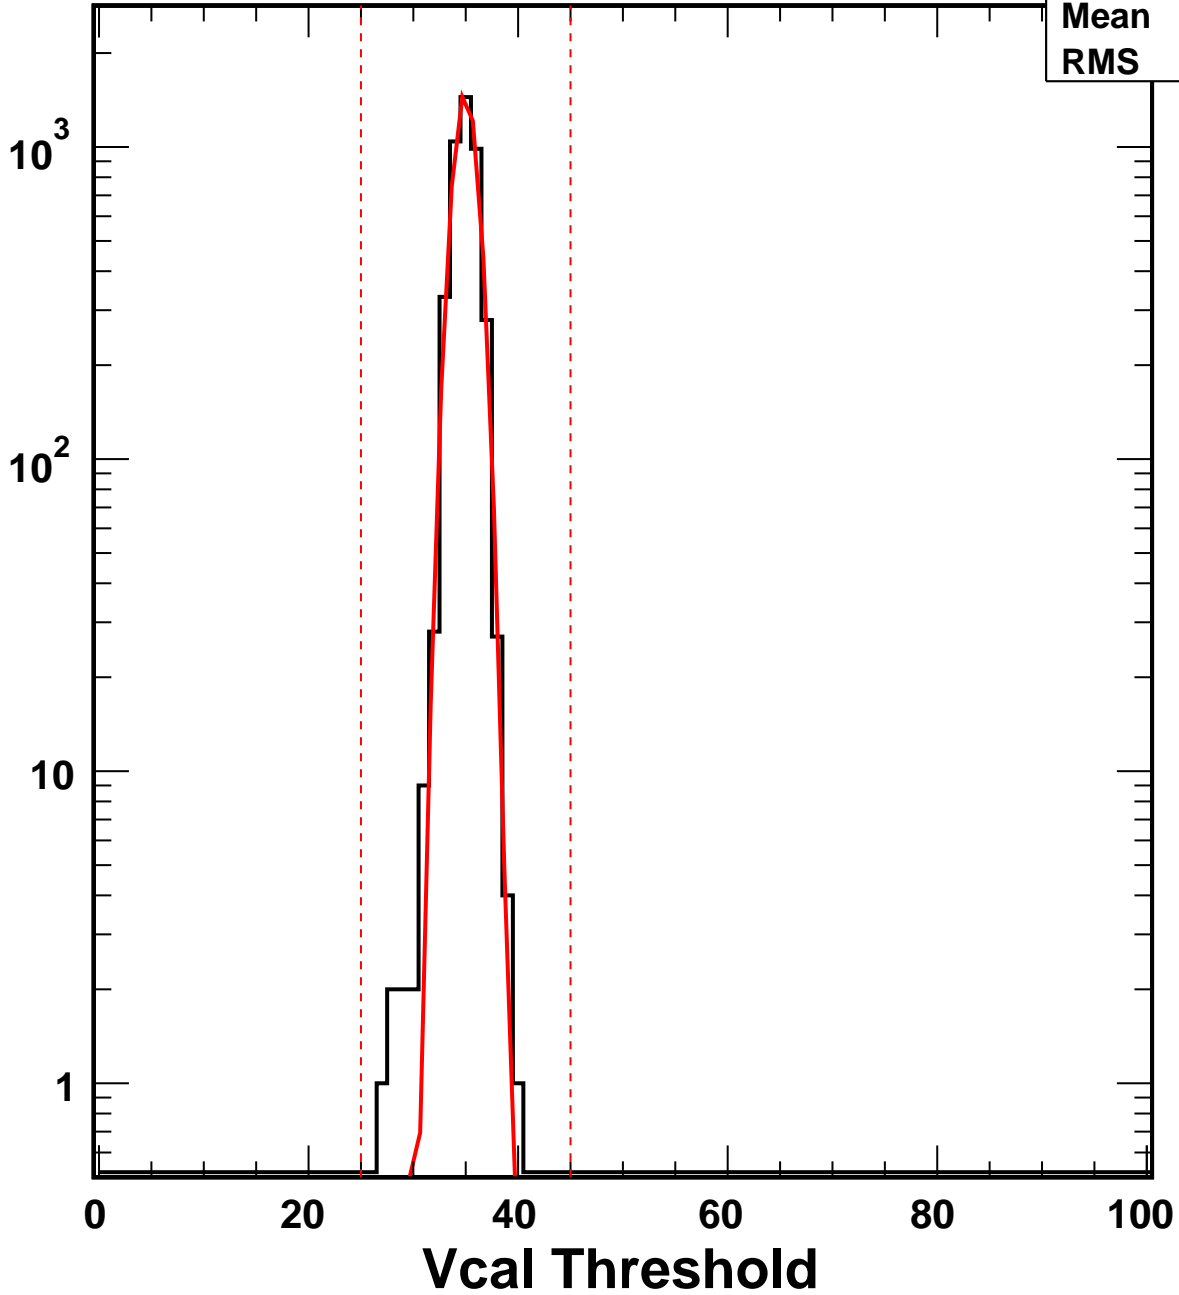

Vcal Threshold Trimmed

VcalThresholdTrimmed_29028

Entries	4160
Mean	34.95
RMS	1.147

No. of Entries

Vcal Threshold