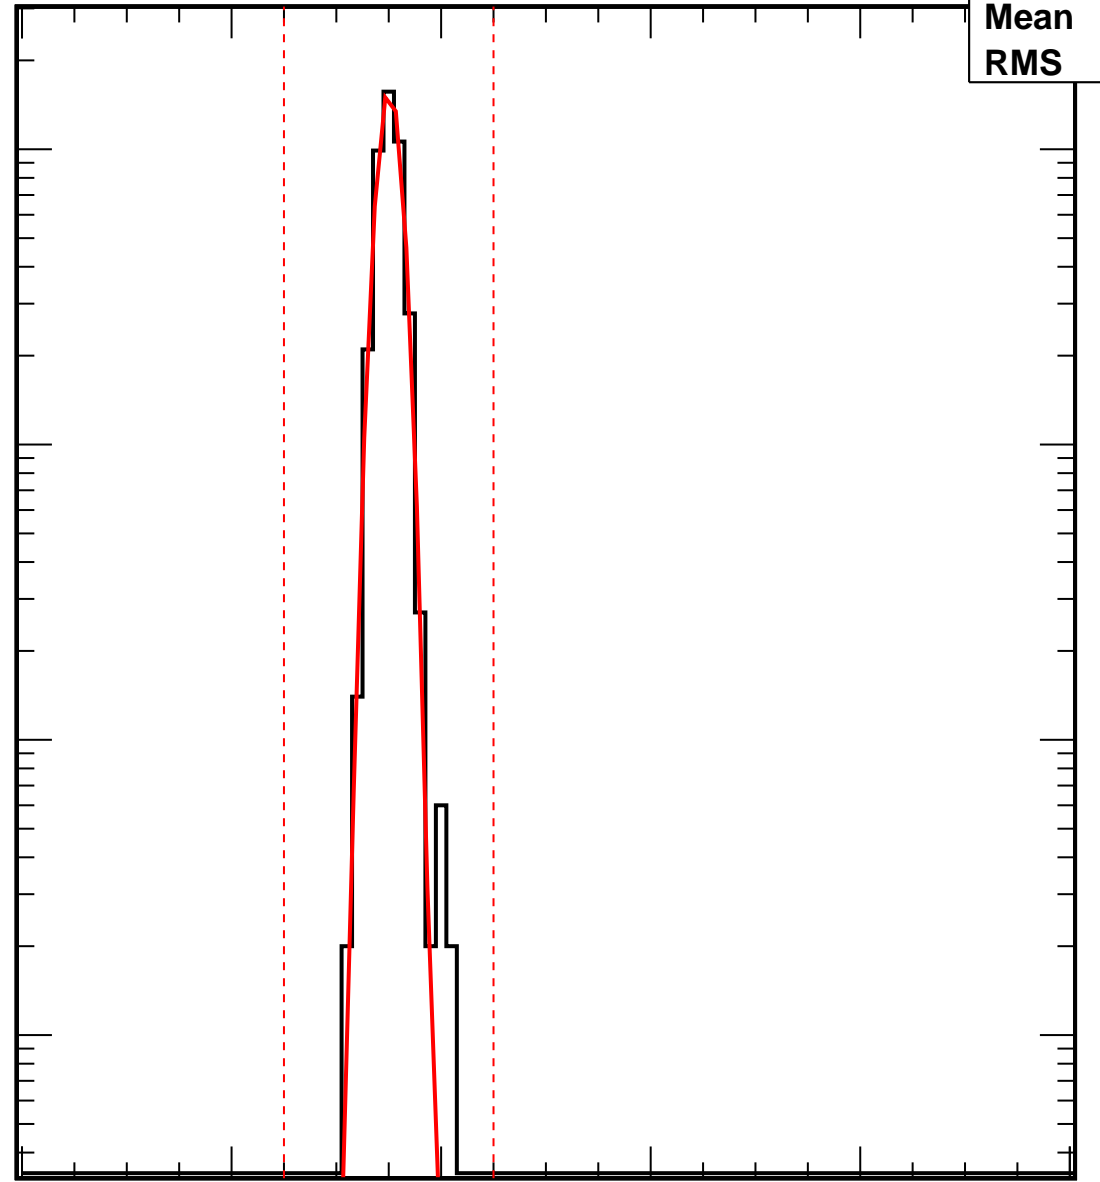

Vcal Threshold Trimmed

VcalThresholdTrimmed_32509

Entries	4160
Mean	35.07
RMS	1.056

No. of Entries

10³
10²
10
1

0 20 40 60 80 100

Vcal Threshold