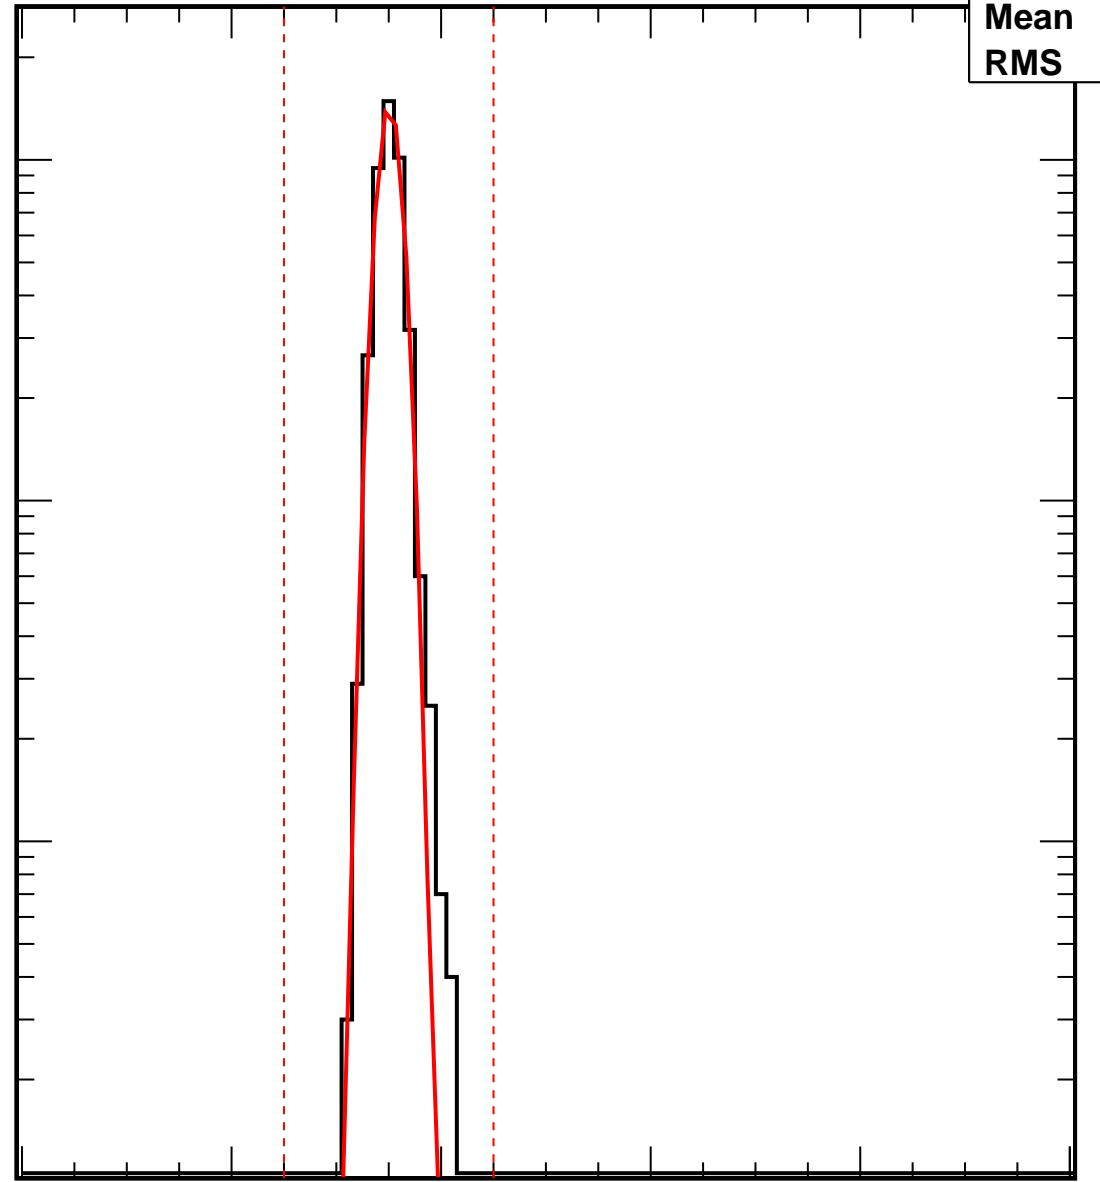

# Vcal Threshold Trimmed

VcalThresholdTrimmed\_27953

<b>Entries</b>	<b>4160</b>
<b>Mean</b>	<b>35.1</b>
<b>RMS</b>	<b>1.183</b>

No. of Entries

$10^3$   
 $10^2$   
10

0 20 40 60 80 100

Vcal Threshold