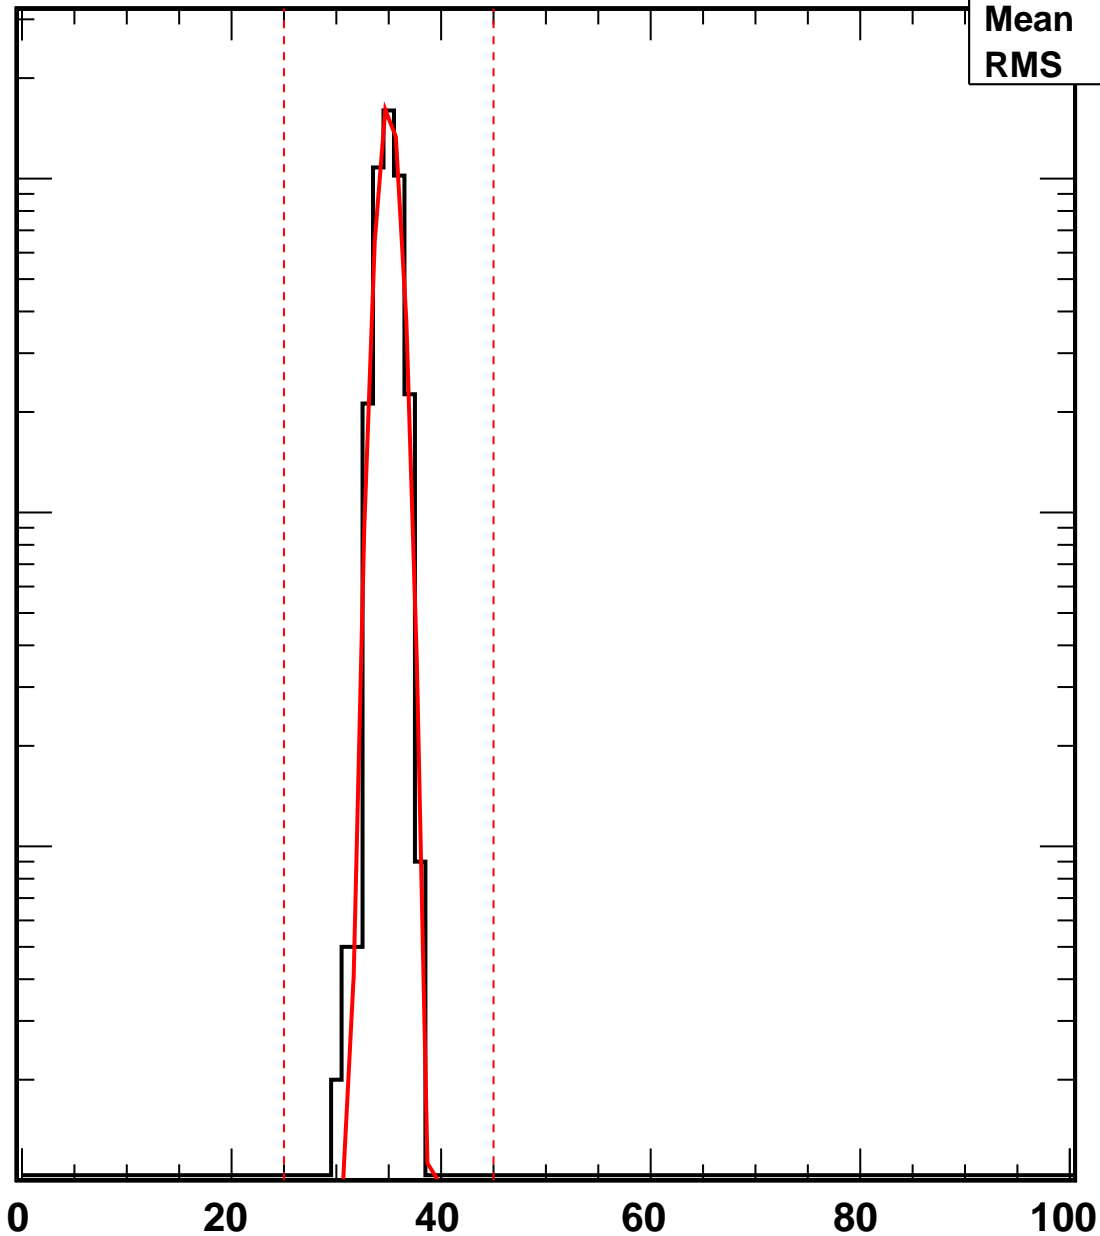

Vcal Threshold Trimmed

VcalThresholdTrimmed_24928

Entries	4160
Mean	34.99
RMS	0.9938

No. of Entries

10³
10²
10
1

Vcal Threshold