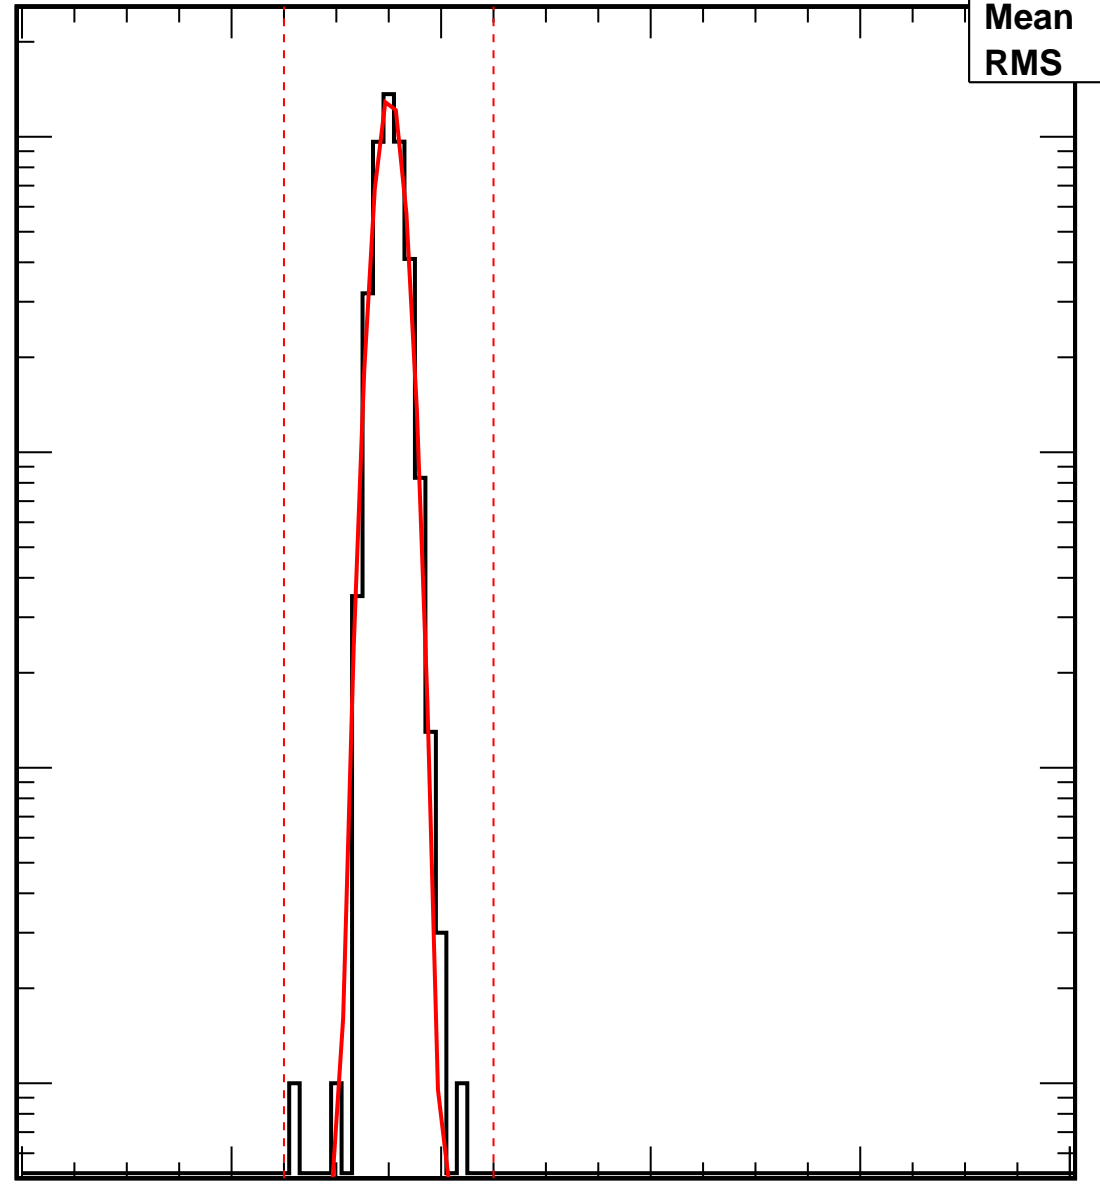

Vcal Threshold Trimmed

VcalThresholdTrimmed_25416

Entries	4160
Mean	35.09
RMS	1.231

No. of Entries

10³
10²
10
1

0 20 40 60 80 100

Vcal Threshold