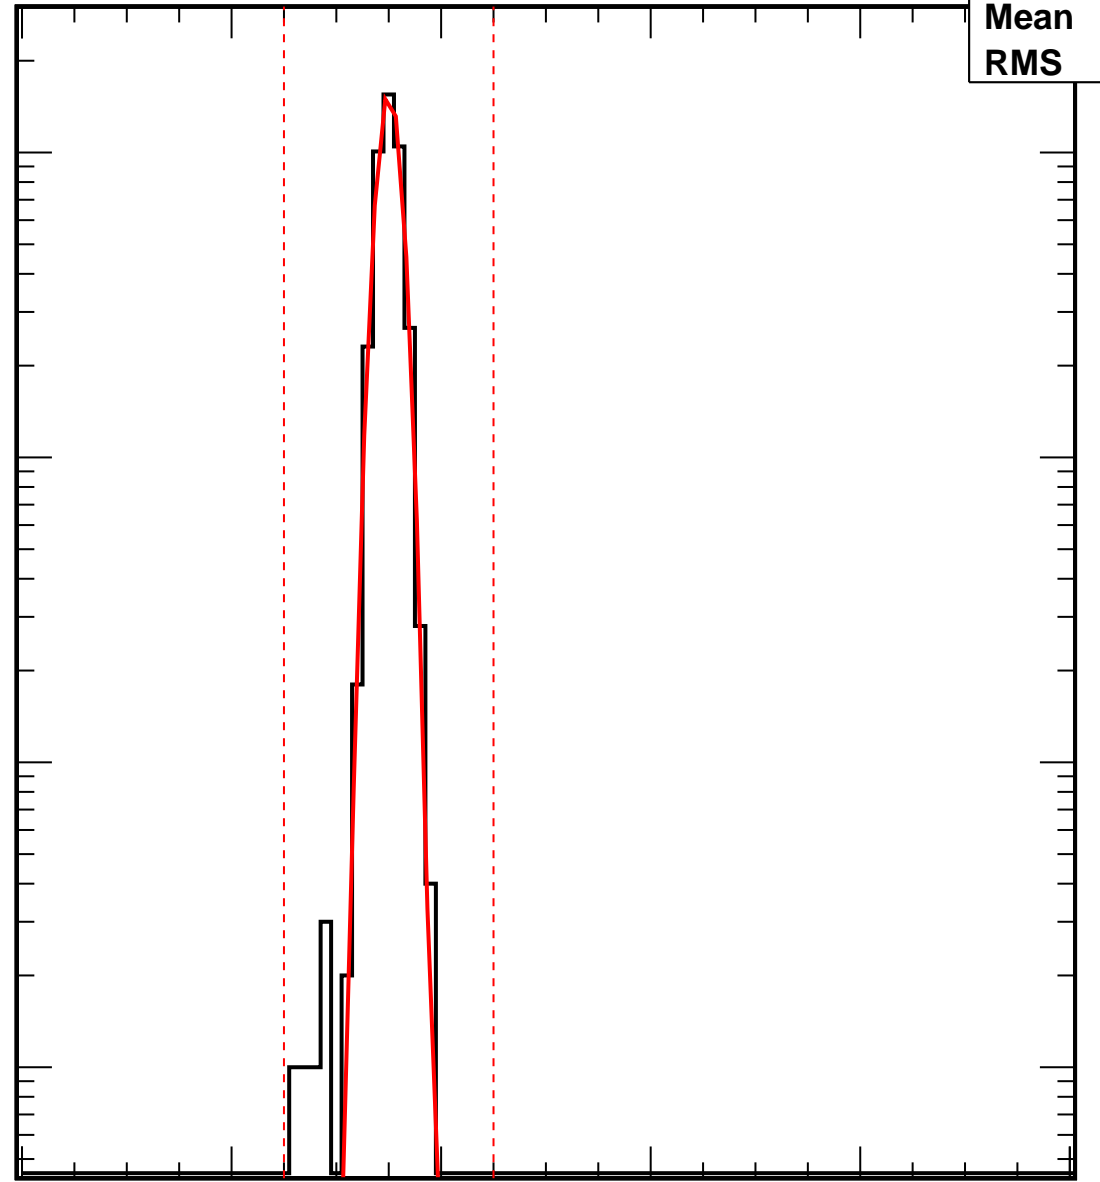

Vcal Threshold Trimmed

VcalThresholdTrimmed_26078

Entries	4160
Mean	35.03
RMS	1.08

No. of Entries

10³
10²
10
1

0 20 40 60 80 100

Vcal Threshold