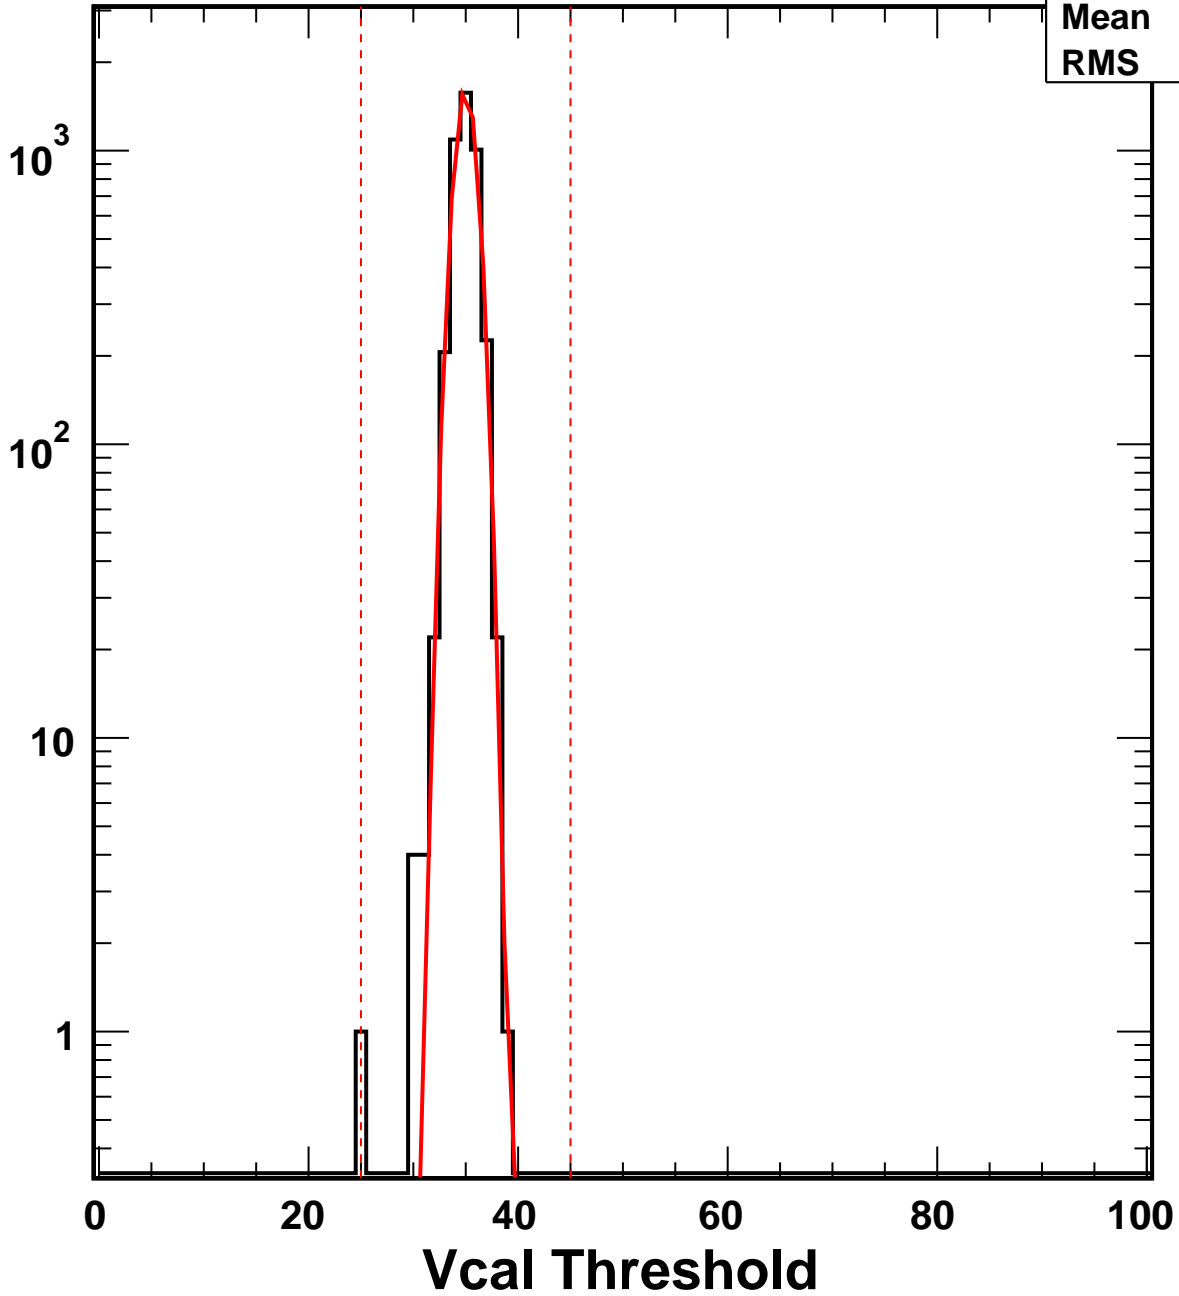

# Vcal Threshold Trimmed

VcalThresholdTrimmed\_26016

<b>Entries</b>	<b>4160</b>
<b>Mean</b>	<b>34.98</b>
<b>RMS</b>	<b>1.04</b>

No. of Entries

Vcal Threshold